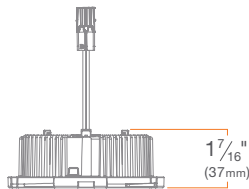

● WARM DIM OPTION

LED: Bridgelux LED, **DELIVERED LUMENS (w Trim):** 600 lm (12.0W),

EFFICACY: 50 lm/W, **COLOR QUALITY:** 93+ CRI, **CCT RANGE:** 3000K

- 1800K, **CENTER BEAM CANDLEPOWER:** 3000cd (Spot), **MAX INPUT**

CURRENT (120V): 0.11 amps, **MAX INPUT CURRENT (277V):** 0.047 amps