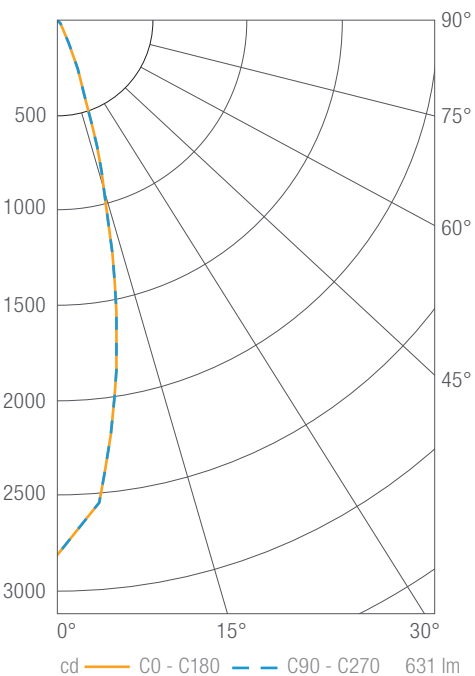

## Apex Series Recessed LED Downlight

Retrofit

4", 5", 6" Aperture

Project:	Type:
Product Code:	Date:

Spec Sheet V-08.15.19

4" trim shown

- High-end, architectural-grade illumination with up to 4000 candelas of focused light
- Precise, controlled optics put light exactly where you want it with 20°, 30° and 40° beam angles
- Integrated driver and modular trim design for compatibility with nearly any existing 4", 5" or 6" recessed housing

*Beam Angle: 20°*

PHOTOMETRY

DRD2X Warm Dim 600 lm, 3000K, N Flood, White DRD2X0693WNFWH / 6" Round Trim White DRD2TR6SWH

Luminous Intensity

Gamma	C 0°
0°	2516
5°	2276
10°	1626
15°	896
20°	403
25°	180
30°	91
35°	53
40°	35
45°	25
50°	18
55°	14
60°	9
65°	7
70°	4
75°	3
80°	0
85°	0
90°	0

Values in candela

Zonal Lumen Summary

Zone	Lumens	Luminaire %
0-30	549	88
0-40	585	93
0-60	617	99
0-90	626	100
0-180	626	100

Illuminance Chart

Distance from LED	Foot Candles	Diameter
3'	280	1.3'
6'	70	2.7'
9'	31	4.0'
12'	17	5.3'

Beam Angle: 26°

DRD2X Warm Dim 600 lm, 3000K, Flood, White DRD2X0693WFLWH / 6" Round Trim White DRD2TR6SWH

Luminous Intensity

Gamma	C 0°
0°	1326
5°	1308
10°	1165
15°	889
20°	569
25°	311
30°	162
35°	85
40°	50
45°	34
50°	25
55°	18
60°	13
65°	10
70°	6
75°	3
80°	2
85°	0
90°	0