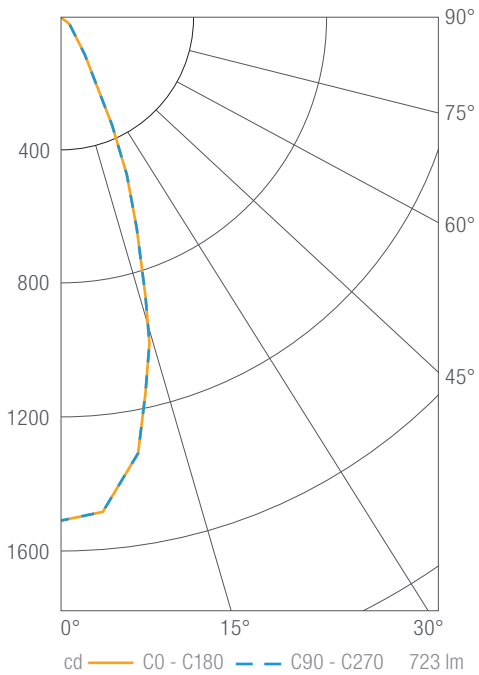

Values in candela

Zonal Lumen Summary

Zone	Lumens	Luminaire %
0-30	636	86
0-40	687	93
0-60	729	99
0-90	738	100
0-180	738	100

Illuminance Chart

Distance from LED	Foot Candles	Diameter
3'	314	1.4'
6'	79	2.7'
9'	35	4.1'
12'	20	5.4'

Luminous Intensity

Gamma	C 0°
0°	1514
5°	1495
10°	1336
15°	1010
20°	634
25°	347
30°	183
35°	102
40°	62
45°	38
50°	21
55°	11
60°	6
65°	5
70°	3
75°	2
80°	2
85°	1
90°	0

Values in candela

Zonal Lumen Summary