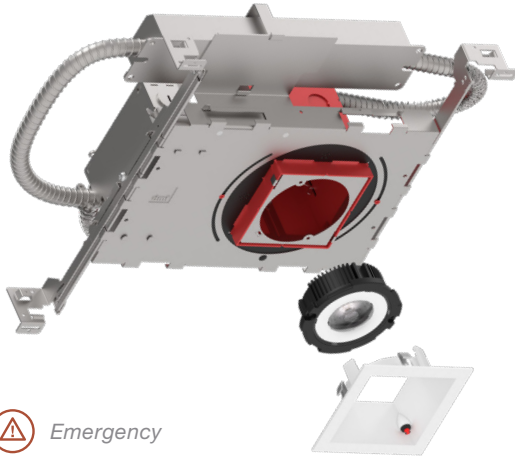

DRD2X & SquareFrame Alt/EM

Apex Series Recessed LED Downlight

Alternate Dimming and/or Emergency Lighting
DRDHNJS Square Junction Box

Project:	Type:
Product Code:	Date:

Spec Sheet V-07.01.20

Emergency

Alternate Dimming

- High-end, architectural-grade illumination with up to 4000 candelas of focused light
- Maintains all the standard SquareFrame features
- Offers enhanced dimming protocol compatibility including 0-10V and Lutron Hi-Lume® 1%
- Can provide lighting for more than 90 minutes after power failure - enough to meet common safety regulations like NFPA 101

Application New Construction		Aperture 4" Square Deep Junction Box	
Delivered Lumens 600 lm (10.0W), 750 lm (12.5W)		Color Quality 90+ CRI, 2-step SDCM	
Color Temperature  2700K 3000K 3500K 4000K		Optics  Spot (20°) Narrow Flood (30°) Flood (40°)	
Surround White, Black	Center Beam Candlepower 4000cd (Spot 750 lm)	Dimming 0-10V 1%, Lutron Hi-lume® 1%	Input Voltage 120/277V
Warm Dim Option  3000K – 1800K, 600 lm (12.0W), 93+ CRI, 3000cd		Emergency Lighting Option Emergency LED Driver for lighting up to 90 minutes in event of power failure	
Trims Emergency, Square, Round on Square, Pinhole, Beveled Pinhole, Wall Wash, Decorative, Flangeless, Dead Front		Trim Finish White, Black, Silver, Custom	
Housing Ratings  Code compliant for use in fire-rated assemblies up to a maximum of 2-hours  STC/IIC Sound Rated  ASTM E283 Certified Air Tight  IC (Insulation Contact) Rated			Module Ratings  UL Listed for Wet Location