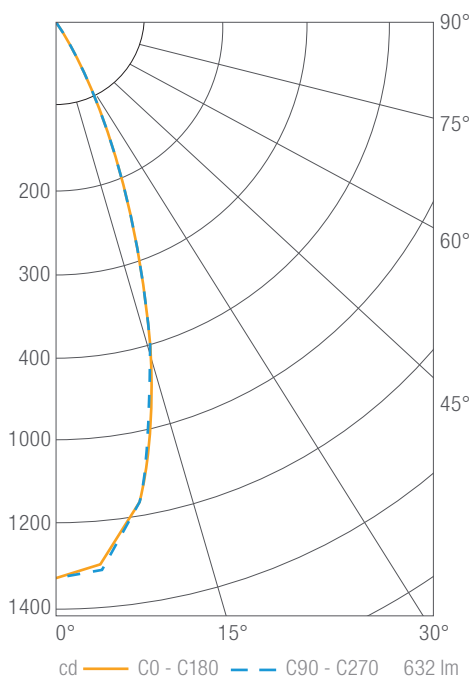

DRD2X Warm Dim 600 lm, 3000K, Flood, White / Round on Square Trim White

Luminous Intensity

Gamma	C 0°
0°	1324
5°	1293
10°	1166
15°	909
20°	595
25°	335
30°	179
35°	97
40°	58
45°	35
50°	19
55°	8
60°	5
65°	3
70°	2
75°	1
80°	1
85°	1
90°	0

Values in candela

Zonal Lumen Summary

Zone	Lumens	Luminaire %
0-30	524	83
0-40	588	93
0-60	625	99
0-90	632	100
0-180	632	100

Illuminance Chart

Distance from LED	Foot Candles	Diameter
3'	147	2.0'
6'	37	4.0'
9'	16	6.0'
12'	9	8.0'

Beam Angle: 39°

Lumen Scaling

DRD2X06 (600 lm)	DRD2X07 (750 lm)
0.80	1.00

CCT Scaling

DRD2X07927 (2700K)	DRD2X07930 (3000K)	DRD2X07935 (3500K)	DRD2X07940 (4000K)
0.93	1.00	1.00	1.07