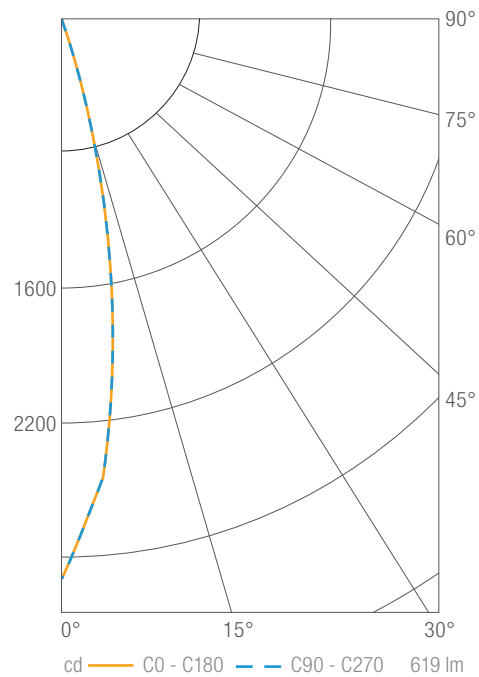

Gamma	C 0°
0°	1514
5°	1495
10°	1336
15°	1010
20°	634
25°	347
30°	183
35°	102
40°	62
45°	38
50°	21
55°	11
60°	6
65°	5
70°	3
75°	2
80°	2
85°	1
90°	0

Values in candela

Zonal Lumen Summary

Zone	Lumens	Luminaire %
0-30	599	83
0-40	673	93
0-60	715	99
0-90	723	100
0-180	723	100

Illuminance Chart

Distance from LED	Foot Candles	Diameter
3'	168	2.1'
6'	42	4.1'
9'	19	6.2'
12'	11	8.2'

Beam Angle: 38°

DRD2X Warm Dim 600 lm, 3000K, Spot, White / Round on Square Trim White

Luminous Intensity