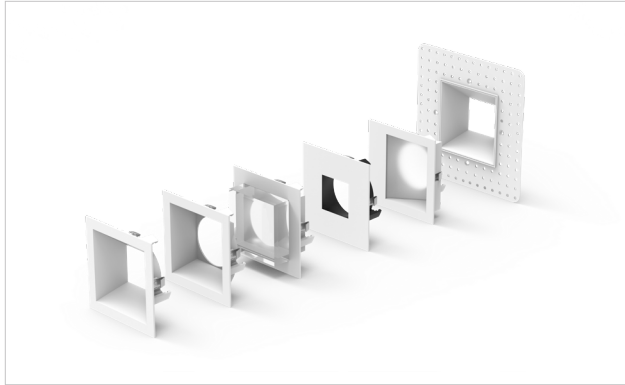

1800K, **CENTER BEAM CANDLEPOWER:** 3000cd (Spot)

TRIM

SquareFrame Trims

Recessed LED Downlight Trims

DRD2T

SUMMARY

CONSTRUCTION: Die-cast aluminum

INSTALLATION: Twist & Lock (flanged trims only)