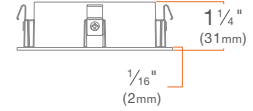

Pinhole Flangeless Trim Insert

DRD2TSJSPWHFL