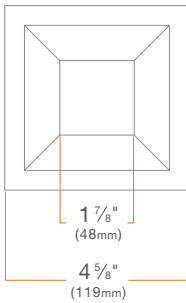

Square Trim

DRD2TSJSSWH