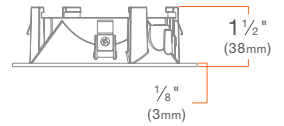

Emergency Trim

DRD2TSJSSWHEM