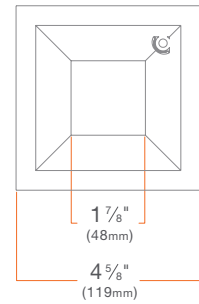

Emergency Trim

DRD2TSJSSWHEM