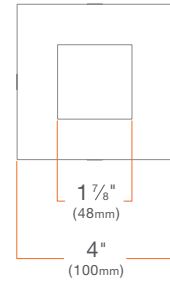

Pinhole Flangeless Trim Insert

DRD2TSJSPWHFL