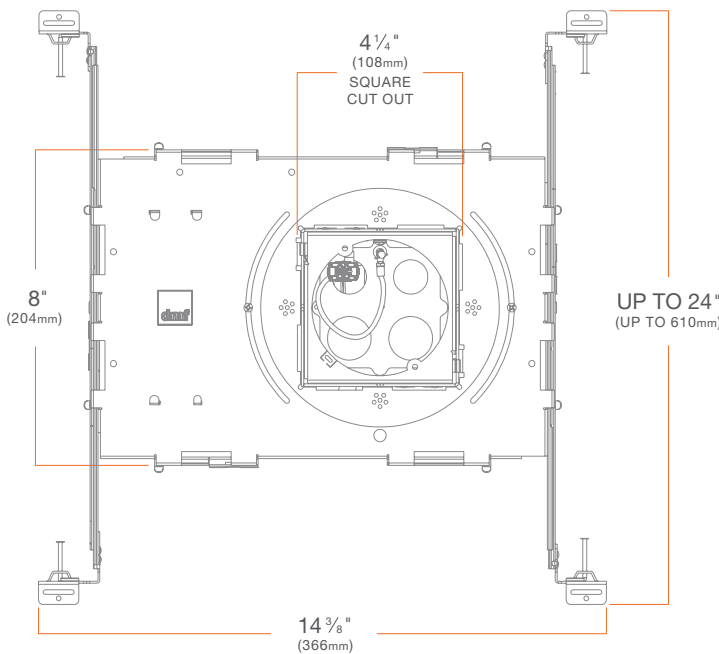

DRD2X & SquareFrame Alt/EM

Apex Series Recessed LED Downlight

Alternate Dimming and/or Emergency Lighting
DRDHNJS Square Junction Box

HOUSING

SquareFrame

Alternate Dimming and/or Emergency Lighting
Deep Junction Box

DRDHNJS

SUMMARY

JUNCTION BOX: Equipped with (8) trade size knockouts (four (1/2") side, two (3/4") top, two (1/2") top) and (4) Romex knockouts (side) to allow straight conduit runs. Approved for 8 (four in, four out) #12 AWG.

MOUNTING: Pre-installed mounting brackets allow vertical adjustment of bar hangers up to 1".

CEILING: 1/2" up to 1 3/4"

CUTOUT: 4 1/4" (108mm) square opening

LISTINGS: Metallic outlet box certified UL514A, code compliant for use in fire-rated assemblies for up to 2-hours, STC/IIC Sound Rated, ASTM E283 certified Air Tight, IC (Insulation Contact) rated

INPUT VOLTAGE: 120/277V, 50/60Hz

MAX INPUT CURRENT (120V): 0.090 amps (600 lm), 0.107 amps (750 lm), 0.11 amps (600 lm Warm Dim)

MAX INPUT CURRENT (277V): 0.042 amps (600 lm), 0.050 amps (750 lm), 0.047 amps (600 lm Warm Dim)

POWER FACTOR: Greater than 0.9

TOTAL HARMONIC DISTORTION: Less than 20%

WARRANTY: 5 year limited warranty