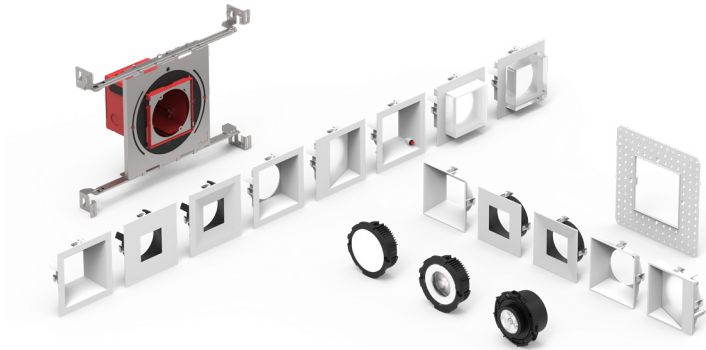

SquareFrame System Options

The Perfect Square

General Recessed LED Downlight

DRD2 & SquareFrame

DRDHNJS Square Junction Box

DRD2 & SquareFrame Alt/EM

Alternate Dimming and/or Emergency Lighting

DRDHNJS Square Junction Box

Apex Series Recessed LED Downlight

DRD2X & SquareFrame

DRDHNJS Square Junction Box

DRD2X & SquareFrame Alt/EM

Alternate Dimming and/or Emergency Lighting

DRDHNJS Square Junction Box

Adjustable Recessed LED Downlight

DRD4 & SquareFrame

DRDHNJS Square Junction Box

DRD4 & SquareFrame Alt/EM

Alternate Dimming and/or Emergency Lighting

DRDHNJS Square Junction Box