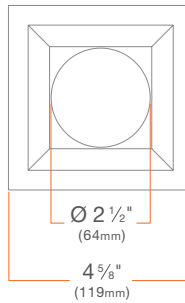

Round on Square Trim

DRD2TSJSQWH