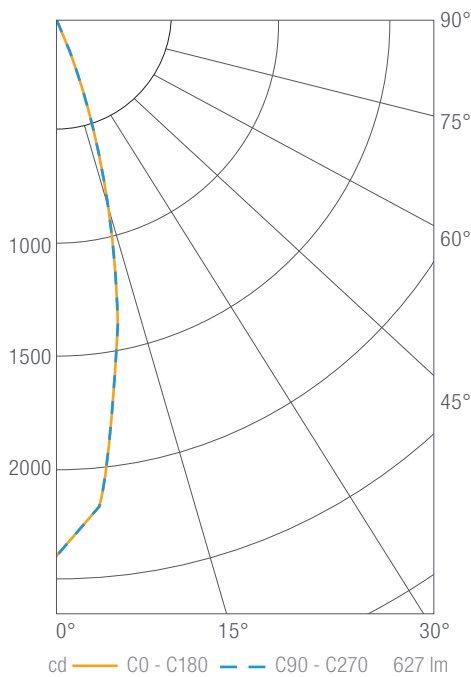

Zone	Lumens	Luminaire %
0-30	599	83
0-40	673	93
0-60	715	99
0-90	723	100
0-180	723	100

Illuminance Chart

Distance from LED	Foot Candles	Diameter
3'	168	2.1'
6'	42	4.1'
9'	19	6.2'
12'	11	8.2'

Beam Angle: 38°

Values in candela

Zonal Lumen Summary

Zone	Lumens	Luminaire %
0-30	539	87
0-40	581	94
0-60	613	99
0-90	619	100
0-180	619	100

Illuminance Chart

Distance from LED	Foot Candles	Diameter
3'	370	1.0'
6'	92	2.1'
9'	41	3.1'
12'	23	4.2'

Beam Angle: 19°

PHOTOMETRY
DRD2X Warm Dim 600 lm, 3000K, Narrow Flood, White / Round on Square Trim White

Luminous Intensity

Gamma	C 0°
0°	2402
5°	2175
10°	1567
15°	892
20°	415
25°	187
30°	103
35°	66
40°	46
45°	32
50°	19
55°	11
60°	7
65°	4
70°	3
75°	2
80°	1
85°	0
90°	0