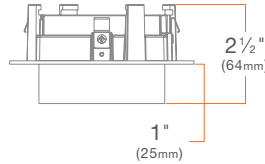

Decorative Closed Trim

Frosted: DRD2TRJDSWHDCF

Clear, Frosted Sides: DRD2TRJDSWHDCCF