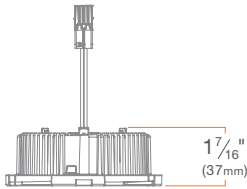

● WARM DIM OPTION

LED: Bridgelux LED, **DELIVERED LUMENS (w Trim):** 600 lm (12.0W),

EFFICACY: 50 lm/W, **COLOR QUALITY:** 93+ CRI, **CCT RANGE:** 3000K -

1800K, **CENTER BEAM CANDLEPOWER:** 3000cd (Spot)