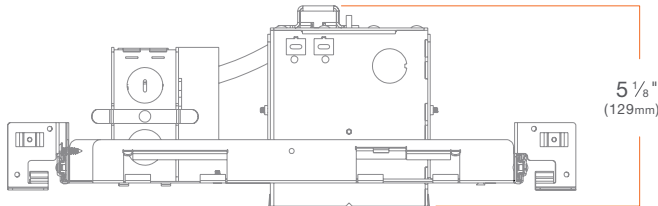

DRD2X & SquareFrame Alt/EM

Apex Series Recessed LED Downlight

Alternate Dimming and/or Emergency Lighting
DRDHNJS Square Junction Box

HOUSING

SquareFrame

Alternate Dimming and/or Emergency Lighting
Deep Junction Box

DRDHNJS

SUMMARY

JUNCTION BOX: Equipped with (8) trade size knockouts (four (1/2") side, two (3/4") top, two (1/2") top) and (4) Romex knockouts (side) to allow straight conduit runs. Approved for 8 (four in, four out) #12 AWG.

MOUNTING: Pre-installed mounting brackets allow vertical adjustment of bar hangers up to 1".

CEILING: 1/2" up to 1 3/4"

CUTOUT: 4 1/4" (108mm) square opening

LISTINGS: Metallic outlet box certified UL514A, code compliant for use in fire-rated assemblies for up to 2-hours, STC/IIC Sound Rated, ASTM E283 certified Air Tight, IC (Insulation Contact) rated

INPUT VOLTAGE: 120/277V, 50/60Hz

MAX INPUT CURRENT (120V): 0.090 amps (600 lm), 0.107 amps (750 lm), 0.11 amps (600 lm Warm Dim)

MAX INPUT CURRENT (277V): 0.042 amps (600 lm), 0.050 amps (750 lm), 0.047 amps (600 lm Warm Dim)

POWER FACTOR: Greater than 0.9

TOTAL HARMONIC DISTORTION: Less than 20%

WARRANTY: 5 year limited warranty