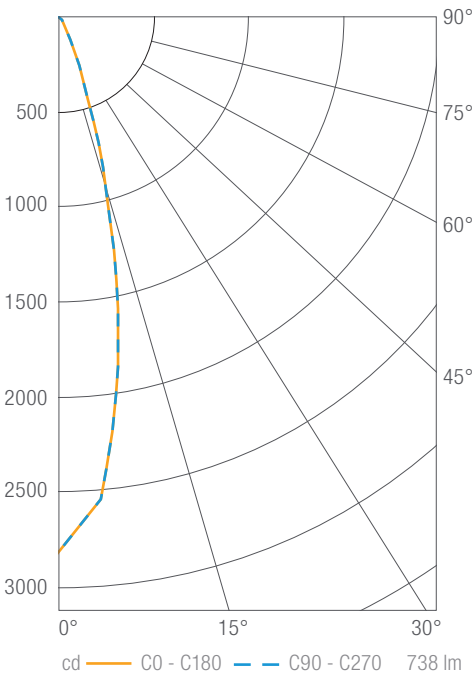

Gamma	C 0°
0°	3949
5°	3303
10°	1934
15°	877
20°	387
25°	183
30°	111
35°	79
40°	56
45°	37
50°	21
55°	11
60°	7
65°	3
70°	3
75°	3
80°	1
85°	1
90°	0

Values in candela

Zonal Lumen Summary

Zone	Lumens	Luminaire %
0-30	640	87
0-40	689	94
0-60	728	99
0-90	734	100
0-180	734	100

Illuminance Chart

Distance from LED	Foot Candles	Diameter
3'	439	1.0'
6'	110	2.1'
9'	49	3.1'
12'	27	4.1'

Beam Angle: 20°

DRD2X 750 lm, 3000K, N Flood, White DRD2X07930NFWH / **Round on Square Trim White** DRD2TSJSQWH

Luminous Intensity