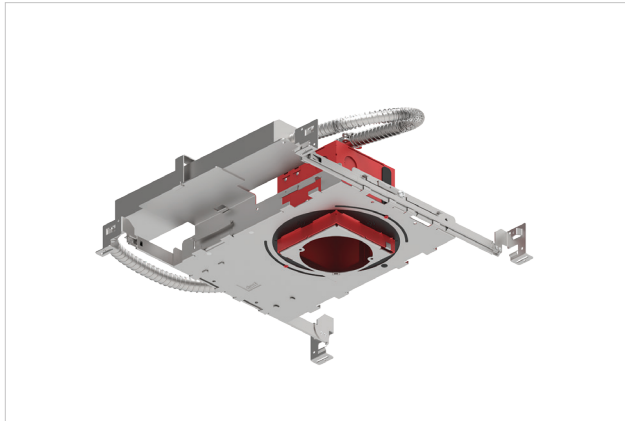

DRD2X & SquareFrame Alt/EM

Apex Series Recessed LED Downlight

Alternate Dimming and/or Emergency Lighting
DRDHNJS Square Junction Box

HOUSING

SquareFrame

Alternate Dimming and/or Emergency Lighting
Deep Junction Box

DRDHNJS

SUMMARY

JUNCTION BOX: Equipped with (8) trade size knockouts (four (1/2") side, two (3/4") top, two (1/2") top) and (4) Romex knockouts (side) to allow straight conduit runs. Approved for 8 (four in, four out) #12 AWG.

MOUNTING: Pre-installed mounting brackets allow vertical adjustment of bar hangers up to 1".

CEILING: 1/2" up to 1 3/4"

CUTOUT: 4 1/4" (108mm) square opening

LISTINGS: Metallic outlet box certified UL514A, code compliant for use in fire-rated assemblies for up to 2-hours, STC/IIC Sound Rated, ASTM E283 certified Air Tight, IC (Insulation Contact) rated

INPUT VOLTAGE: 120/277V, 50/60Hz

MAX INPUT CURRENT (120V): 0.090 amps (600 lm), 0.107 amps (750 lm), 0.11 amps (600 lm Warm Dim)

MAX INPUT CURRENT (277V): 0.042 amps (600 lm), 0.050 amps (750 lm), 0.047 amps (600 lm Warm Dim)

POWER FACTOR: Greater than 0.9

TOTAL HARMONIC DISTORTION: Less than 20%

WARRANTY: 5 year limited warranty