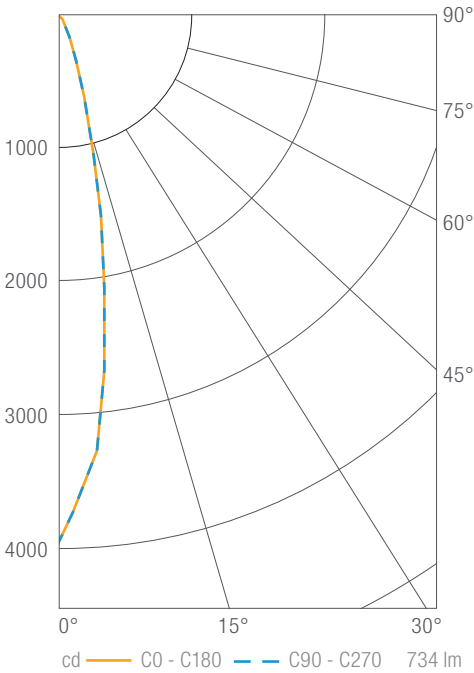

DRD2X & SquareFrame Alt/EM

Apex Series Recessed LED Downlight

Alternate Dimming and/or Emergency Lighting

DRDHNJS Square Junction Box

PHOTOMETRY

DRD2X 750 lm, 3000K, Spot, White DRD2X07930SPWH / **Round on Square Trim White** DRD2TSJSQWH

Luminous Intensity