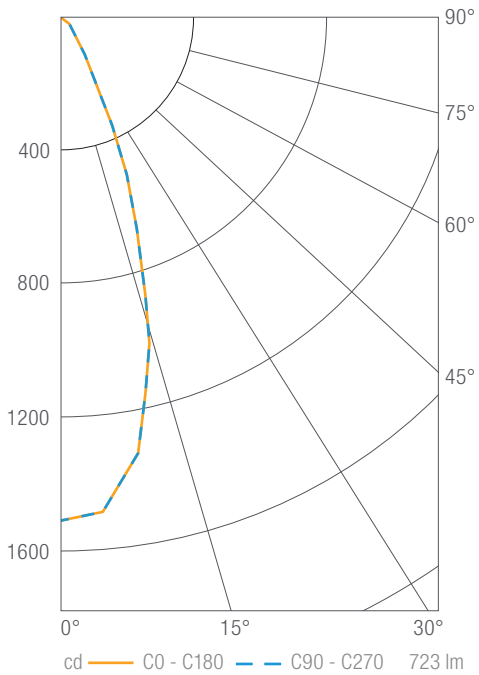

PHOTOMETRY

DRD2X 750 lm, 3000K, Flood, White DRD2X07930FLWH / Round on Square Trim White DRD2TSJSQWH

Luminous Intensity

Gamma	C 0°
0°	1514
5°	1495
10°	1336
15°	1010
20°	634
25°	347
30°	183
35°	102
40°	62
45°	38
50°	21
55°	11
60°	6
65°	5
70°	3
75°	2
80°	2
85°	1
90°	0

Values in candela

Zonal Lumen Summary

Zone	Lumens	Luminaire %
0-30	599	83
0-40	673	93
0-60	715	99
0-90	723	100
0-180	723	100

Illuminance Chart

Distance from LED	Foot Candles	Diameter
3'	168	2.1'
6'	42	4.1'
9'	19	6.2'
12'	11	8.2'

Beam Angle: 38°