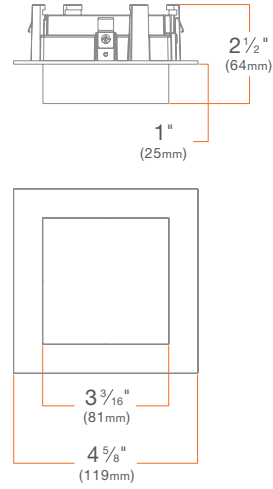

DRD2TSJSPWHFL

Beveled Pinhole Flangeless Trim Insert

DRD2TSJSBWHFL

Wall Wash Flangeless Trim Insert

DRD2TSJSWWHFL

TRIM

Flangeless Mud Plate

DRDHX-MUD-SFL

Decorative Closed Trim

Frosted: DRD2TRJDSWHDCF

Clear, Frosted Sides: DRD2TRJDSWHDCCF

PHOTOMETRY

DRD2X 750 lm, 3000K, Spot, White DRD2X07930SPWH / Round on Square Trim White DRD2TSJSQWH

Luminous Intensity

Gamma	C 0°
0°	3949
5°	3303
10°	1934
15°	877
20°	387
25°	183
30°	111
35°	79
40°	56
45°	37
50°	21
55°	11
60°	7
65°	3
70°	3
75°	3
80°	1
85°	1
90°	0