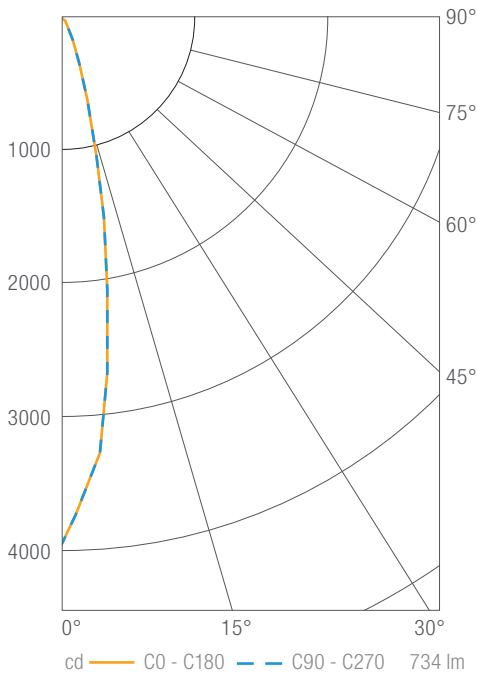

EFFICACY: 60 lm/W

COLOR QUALITY: 90+ CRI, 2-step SDCM

CCT: 2700K, 3000K, 3500K, 4000K

OPTICS: Spot (20°), Narrow Flood (30°), Flood (40°)

SURROUND: White, Black

CENTER BEAM CANDLEPOWER: 4000cd (Spot 750 lm)

Decorative Closed Trim

Frosted: DRD2TRJDSWHDCF

Clear, Frosted Sides: DRD2TRJDSWHDCCF

PHOTOMETRY

DRD2X 750 lm, 3000K, Spot, White DRD2X07930SPWH / Round on Square Trim White DRD2TSJSQWH

Luminous Intensity

Gamma	C 0°
0°	3949
5°	3303
10°	1934
15°	877
20°	387
25°	183
30°	111
35°	79
40°	56
45°	37
50°	21
55°	11
60°	7
65°	3
70°	3
75°	3
80°	1
85°	1
90°	0