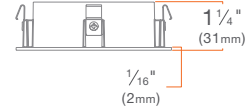

Pinhole Flangeless Trim Insert

DRD2TSJSPWHFL