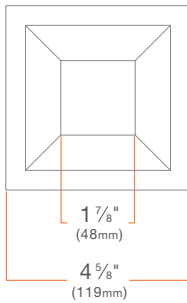

Square Trim

DRD2TSJSSWH