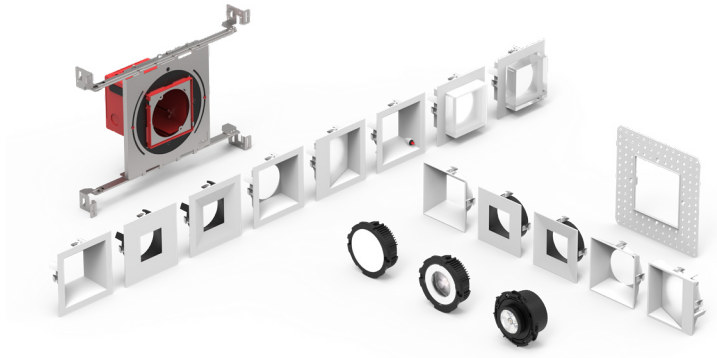

SquareFrame System Options

The Perfect Square

General Recessed LED Downlight

DRD2 & SquareFrame

DRDHNJS Square Junction Box

DRD2 & SquareFrame Alt/EM

Alternate Dimming and/or Emergency Lighting

DRDHNJS Square Junction Box

Apex Series Recessed LED Downlight

DRD2X & SquareFrame

DRDHNJS Square Junction Box

DRD2X & SquareFrame Alt/EM

Alternate Dimming and/or Emergency Lighting

DRDHNJS Square Junction Box

Adjustable Recessed LED Downlight

DRD4 & SquareFrame

DRDHNJS Square Junction Box

DRD4 & SquareFrame Alt/EM

Alternate Dimming and/or Emergency Lighting

DRDHNJS Square Junction Box