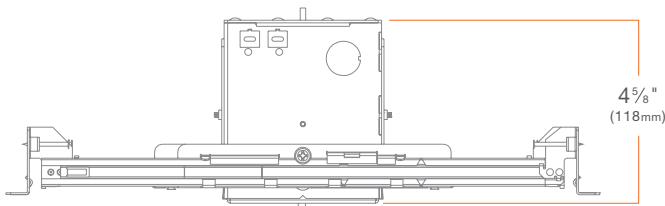

SUMMARY

JUNCTION BOX: Equipped with (8) trade size knockouts (four (1/2" side, two (3/4" top, two (1/2" top) and (4) Romex knockouts (side) to allow straight conduit runs. Approved for 8 (four in, four out) #12 AWG.

MOUNTING: Pre-installed mounting brackets allow vertical adjustment of bar hangers up to 1".

CEILING: 1/2" up to 1 3/4"

CUTOUT: 4 1/4" (108mm) square opening

LISTINGS: Metallic outlet box certified UL514A, code compliant for use in fire-rated assemblies for up to 2-hours, STC/IIC Sound Rated, ASTM E283 certified Air Tight, IC (Insulation Contact) rated

WARRANTY: 5 year limited warranty