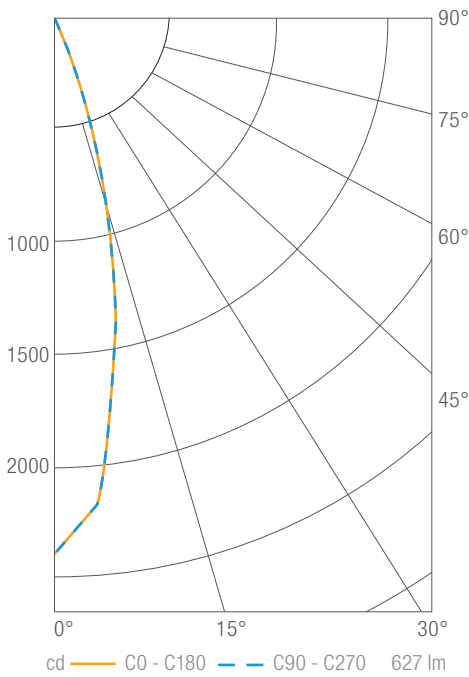

Beam Angle: 38°

DRD2X Warm Dim 600 lm, 3000K, Spot, White / Round on Square Trim White

Luminous Intensity

Gamma	C 0°
0°	3329
5°	2752
10°	1608
15°	733
20°	319
25°	151
30°	91
35°	63
40°	46
45°	30
50°	17
55°	9
60°	5
65°	3
70°	2
75°	2
80°	2
85°	0
90°	0

Values in candela

Zonal Lumen Summary

Zone	Lumens	Luminaire %
0-30	539	87
0-40	581	94
0-60	613	99
0-90	619	100
0-180	619	100

Illuminance Chart

Distance from LED	Foot Candles	Diameter
3'	370	1.0'
6'	92	2.1'
9'	41	3.1'
12'	23	4.2'

Beam Angle: 19°

PHOTOMETRY
DRD2X Warm Dim 600 lm, 3000K, Narrow Flood, White / Round on Square Trim White

Luminous Intensity

Gamma	C 0°
0°	2402
5°	2175
10°	1567
15°	892
20°	415
25°	187
30°	103
35°	66
40°	46
45°	32
50°	19
55°	11
60°	7
65°	4
70°	3
75°	2
80°	1
85°	0
90°	0