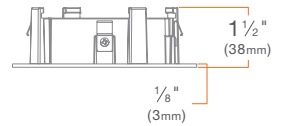

INSTALLATION: Twist & Lock (flanged trims only)

Square Trim

DRD2TSJSSWH

Round on Square Trim

DRD2TSJSQWH

Pinhole Trim

DRD2TSJSPWH

Beveled Pinhole Trim