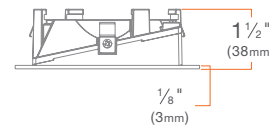

Wall Wash Trim

DRD2TSJSWWH