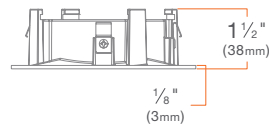

Beveled Pinhole Trim

DRD2TSJSBWH