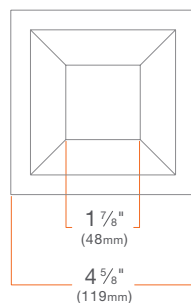

Beveled Pinhole Trim

DRD2TSJSBWH