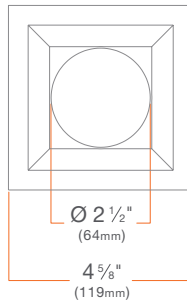

INSTALLATION: Twist & Lock (flanged trims only)

Square Trim

DRD2TSJSSWH

Round on Square Trim

DRD2TSJSQWH

Pinhole Trim

DRD2TSJSPWH

Beveled Pinhole Trim