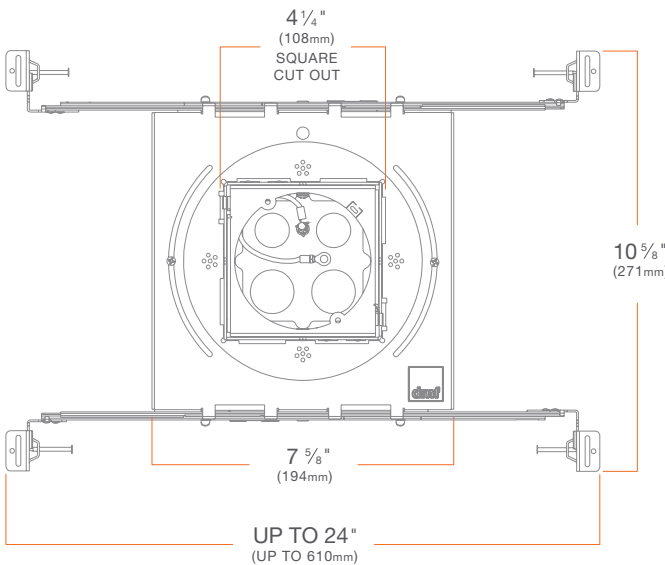

SUMMARY

JUNCTION BOX: Equipped with (8) trade size knockouts (four (1/2" side, two (3/4" top, two (1/2" top) and (4) Romex knockouts (side) to allow straight conduit runs. Approved for 8 (four in, four out) #12 AWG.

MOUNTING: Pre-installed mounting brackets allow vertical adjustment of bar hangers up to 1".

CEILING: 1/2" up to 1 3/4"

CUTOUT: 4 1/4" (108mm) square opening

LISTINGS: Metallic outlet box certified UL514A, code compliant for use in fire-rated assemblies for up to 2-hours, STC/IIC Sound Rated, ASTM E283 certified Air Tight, IC (Insulation Contact) rated

WARRANTY: 5 year limited warranty