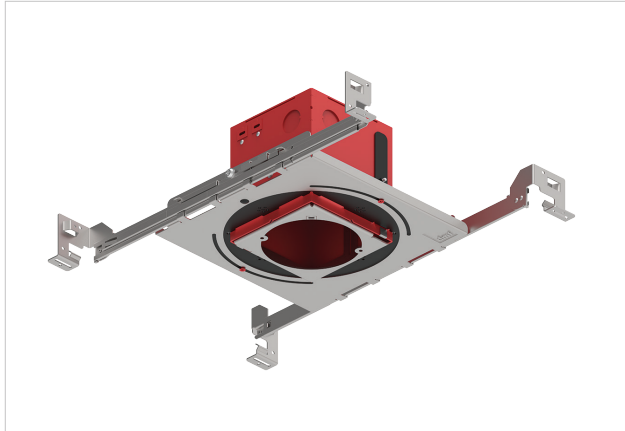

DRD2X & SquareFrame

Apex Series Recessed LED Downlight

New Construction

DRDHNJS Square Junction Box

Project:	Type:
Product Code:	Date:

Spec Sheet V-07.01.20

- High-end, architectural-grade illumination with up to 4000 candelas of focused light
- Precise, controlled optics put light exactly where you want it with 20°, 30° and 40° beam angles
- Square format that can deliver superior aesthetics and greater versatility
- Suite of installation features provide the perfect fit quickly and with less hassle

HOUSING

SquareFrame

New Construction Deep Junction Box

DRDHNJS

SUMMARY

JUNCTION BOX: Equipped with (8) trade size knockouts (four (1/2" side, two (3/4" top, two (1/2" top) and (4) Romex knockouts (side) to allow straight conduit runs. Approved for 8 (four in, four out) #12 AWG.

MOUNTING: Pre-installed mounting brackets allow vertical adjustment of bar hangers up to 1".

CEILING: 1/2" up to 1 3/4"

CUTOUT: 4 1/4" (108mm) square opening

LISTINGS: Metallic outlet box certified UL514A, code compliant for use in fire-rated assemblies for up to 2-hours, STC/IIC Sound Rated, ASTM E283 certified Air Tight, IC (Insulation Contact) rated