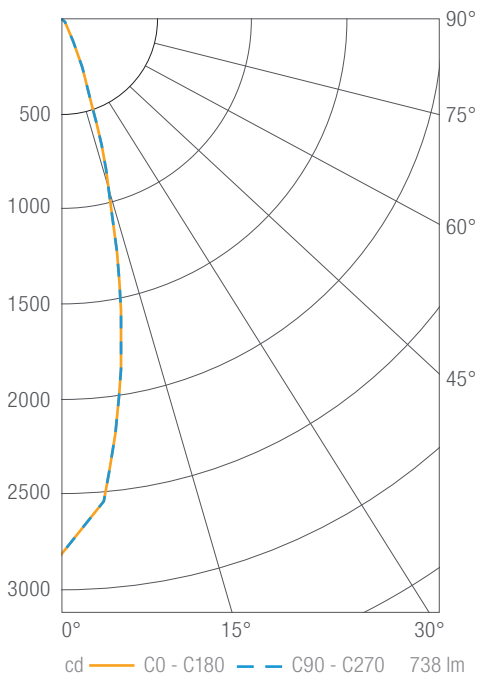

Gamma	C 0°
0°	3949
5°	3303
10°	1934
15°	877
20°	387
25°	183
30°	111
35°	79
40°	56
45°	37
50°	21
55°	11
60°	7
65°	3
70°	3
75°	3
80°	1
85°	1
90°	0

Values in candela

Zonal Lumen Summary

Zone	Lumens	Luminaire %
0-30	640	87
0-40	689	94
0-60	728	99
0-90	734	100
0-180	734	100

Illuminance Chart

Distance from LED	Foot Candles	Diameter
3'	439	1.0'
6'	110	2.1'
9'	49	3.1'
12'	27	4.1'

Beam Angle: 20°

DRD2X 750 lm, 3000K, N Flood, White DRD2X07930NFWH / Round on Square Trim White DRD2TSJSQWH

Luminous Intensity