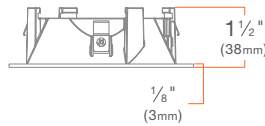

INSTALLATION: Twist & Lock (flanged trims only)

Square Trim

DRD2TSJSSWH

Round on Square Trim

DRD2TSJSQWH

Pinhole Trim

DRD2TSJSPWH

Beveled Pinhole Trim