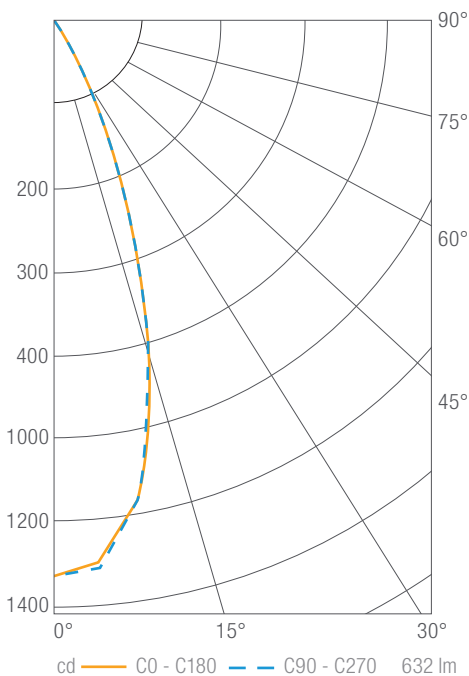

DRD2X Warm Dim 600 lm, 3000K, Flood, White / Round on Square Trim White

Luminous Intensity

Gamma	C 0°
0°	1324
5°	1293
10°	1166
15°	909
20°	595
25°	335
30°	179
35°	97
40°	58
45°	35
50°	19
55°	8
60°	5
65°	3
70°	2
75°	1
80°	1
85°	1
90°	0

Values in candela

Zonal Lumen Summary

Zone	Lumens	Luminaire %
0-30	524	83
0-40	588	93
0-60	625	99
0-90	632	100
0-180	632	100

Illuminance Chart

Distance from LED	Foot Candles	Diameter
3'	147	2.0'
6'	37	4.0'
9'	16	6.0'
12'	9	8.0'

Beam Angle: 39°

Lumen Scaling

DRD2X06 (600 lm)	DRD2X07 (750 lm)
0.80	1.00

CCT Scaling

DRD2X07927 (2700K)	DRD2X07930 (3000K)	DRD2X07935 (3500K)	DRD2X07940 (4000K)
0.93	1.00	1.00	1.07