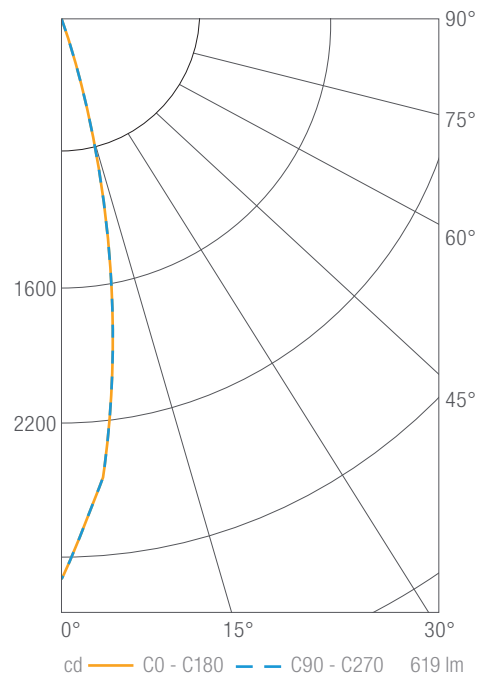

Values in candela

Zonal Lumen Summary

Zone	Lumens	Luminaire %
0-30	599	83
0-40	673	93
0-60	715	99
0-90	723	100
0-180	723	100

Illuminance Chart

Distance from LED	Foot Candles	Diameter
3'	168	2.1'
6'	42	4.1'
9'	19	6.2'
12'	11	8.2'

Beam Angle: 38°

DRD2X Warm Dim 600 lm, 3000K, Spot, White / Round on Square Trim White

Luminous Intensity

Gamma	C 0°
0°	3329
5°	2752
10°	1608
15°	733
20°	319
25°	151
30°	91
35°	63
40°	46
45°	30
50°	17
55°	9
60°	5
65°	3
70°	2
75°	2
80°	2
85°	0
90°	0