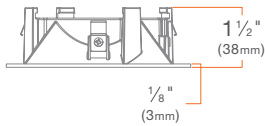

Square Trim

DRD2TSJSSWH