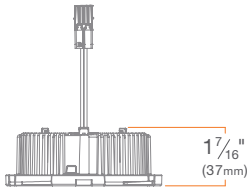

MODULE

DRD2X

Apex Series LED Module

DRD2X

SUMMARY

LED: Cree® LED

DELIVERED LUMENS (w Trim): 600 lm (10.0W), 750 lm (12.5W)

EFFICACY: 60 lm/W

COLOR QUALITY: 90+ CRI, 2-step SDCM

CCT: 2700K, 3000K, 3500K, 4000K

OPTICS: Spot (20°), Narrow Flood (30°), Flood (40°)

SURROUND: White, Black

CENTER BEAM CANDLEPOWER: 4000cd (Spot 750 lm)

CONNECTOR: PowerPlug® Luminaire Disconnect Model 182

DIMMING: Down to less than 5% for TRIAC/ELV at 120V

INPUT VOLTAGE: 120/277V, 50/60Hz

MAX INPUT CURRENT (120V): 0.090 amps, 0.107 amps

MAX INPUT CURRENT (277V): 0.042 amps, 0.050 amps

POWER FACTOR: Greater than 0.9

TOTAL HARMONIC DISTORTION: Less than 20%

AMBIENT OPERATING TEMPERATURE: -20°C to 40°C

PHOTOMETRIC TESTING: Tested in accordance to IESNA LM-79-2008

LISTINGS: ENERGY STAR® qualified, California Title 24 2016 JA8 compliant, UL Listed for Wet Location (flanged trims only), cULus Listed

LIFETIME: 50,000 hours at 70% lumen maintenance

WARRANTY: 5 year limited warranty

● WARM DIM OPTION

LED: Bridgelux LED, **DELIVERED LUMENS (w Trim):** 600 lm (12.0W),

EFFICACY: 50 lm/W, **COLOR QUALITY:** 93+ CRI, **CCT RANGE:** 3000K

- 1800K, **CENTER BEAM CANDLEPOWER:** 3000cd (Spot), **MAX INPUT**

CURRENT (120V): 0.11 amps, **MAX INPUT CURRENT (277V):** 0.047 amps