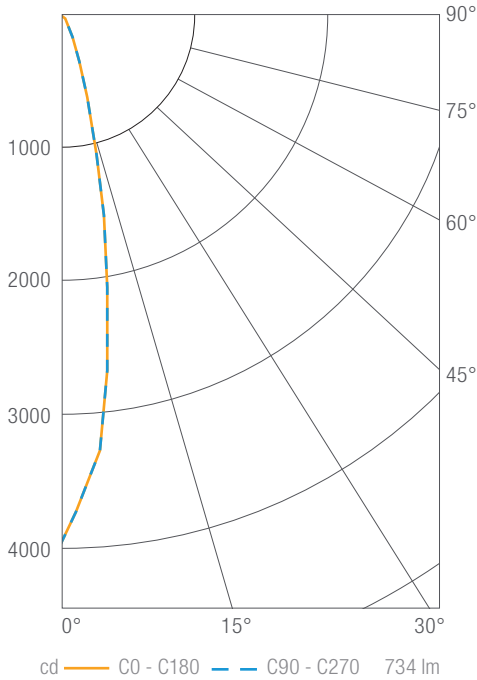

PHOTOMETRY

DRD2X 750 lm, 3000K, Spot, White DRD2X07930SPWH

Surface Mount Trim White DRD2TRJSWH

Luminous Intensity

Gamma	C 0°
0°	3949
5°	3303
10°	1934
15°	877
20°	387
25°	183
30°	111
35°	79
40°	56
45°	37
50°	21
55°	11
60°	7
65°	3
70°	3
75°	3
80°	1
85°	1
90°	0

Values in candela

Zonal Lumen Summary

Zone	Lumens	Luminaire %
0-30	640	87
0-40	689	94
0-60	728	99
0-90	734	100
0-180	734	100

Illuminance Chart

Distance from LED	Foot Candles	Diameter
3.0'	439	1.0'
6.0'	110	2.1'
9.0'	49	3.1'
12.0'	27	4.1'

Beam Angle: 20°

DRD2X 750 lm, 3000K, Narrow Flood, White DRD2X07930NFWH

Surface Mount Trim White DRD2TRJSWH