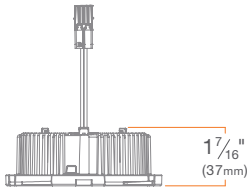

MODULE

DRD2X

Apex Series LED Module

DRD2X

SUMMARY

LED: Cree® LED

DELIVERED LUMENS (w Trim): 600 lm (10.0W), 750 lm (12.5W)

EFFICACY: 60 lm/W

COLOR QUALITY: 90+ CRI, 2-step SDCM

CCT: 2700K, 3000K, 3500K, 4000K

OPTICS: Spot (20°), Narrow Flood (30°), Flood (40°)

SURROUND: White, Black

CENTER BEAM CANDLEPOWER: 4000cd (Spot 750 lm)

CONNECTOR: PowerPlug® Luminaire Disconnect Model 182

DIMMING: Down to less than 5% for TRIAC/ELV at 120V

INPUT VOLTAGE: 120/277V, 50/60Hz

MAX INPUT CURRENT (120V): 0.090 amps, 0.107 amps

MAX INPUT CURRENT (277V): 0.042 amps, 0.050 amps

POWER FACTOR: Greater than 0.9

TOTAL HARMONIC DISTORTION: Less than 20%

AMBIENT OPERATING TEMPERATURE: -20°C to 40°C

PHOTOMETRIC TESTING: Tested in accordance to IESNA LM-79-2008

LISTINGS: ENERGY STAR® qualified, California Title 24 2016 JA8 compliant, UL Listed for Wet Location, cULus Listed

LIFETIME: 50,000 hours at 70% lumen maintenance

WARRANTY: 5 year limited warranty

● WARM DIM OPTION

LED: Bridgelux LED, **DELIVERED LUMENS (w Trim):** 600 lm (12.0W),

EFFICACY: 50 lm/W, **COLOR QUALITY:** 93+ CRI, **CCT RANGE:** 3000K

- 1800K, **CENTER BEAM CANDLEPOWER:** 3000cd (Spot), **MAX INPUT**

CURRENT (120V): 0.11 amps, **MAX INPUT CURRENT (277V):** 0.047 amps