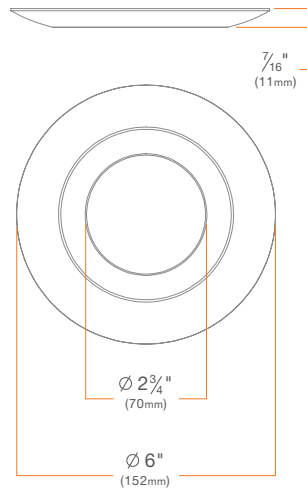

Surface Mount Trim

DRD2TRJSWH