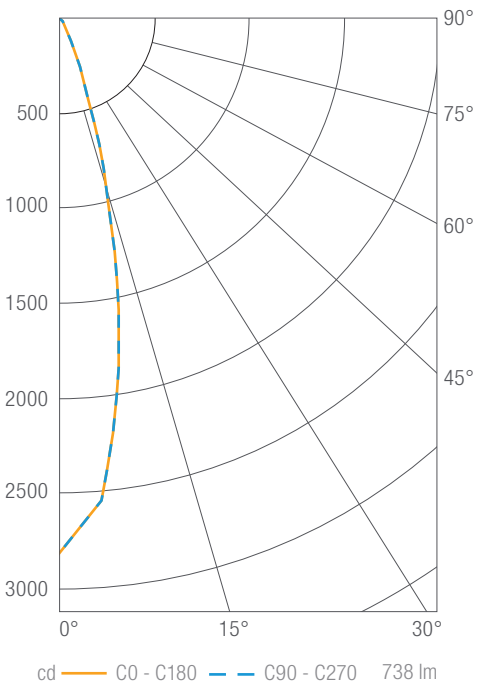

Luminous Intensity

Gamma	C 0°
0°	2827
5°	2575
10°	1845
15°	1032
20°	499
25°	213
30°	119
35°	76
40°	53
45°	38
50°	24
55°	15
60°	7
65°	5
70°	4
75°	3
80°	1
85°	1
90°	0

Values in candela

Zonal Lumen Summary

Zone	Lumens	Luminaire %
0-30	636	86
0-40	687	93
0-60	729	99
0-90	738	100
0-180	738	100

Illuminance Chart

Distance from LED	Foot Candles	Diameter
3.0'	314	1.4'
6.0'	79	2.7'
9.0'	35	4.1'
12.0'	20	5.4'

Beam Angle: 26°