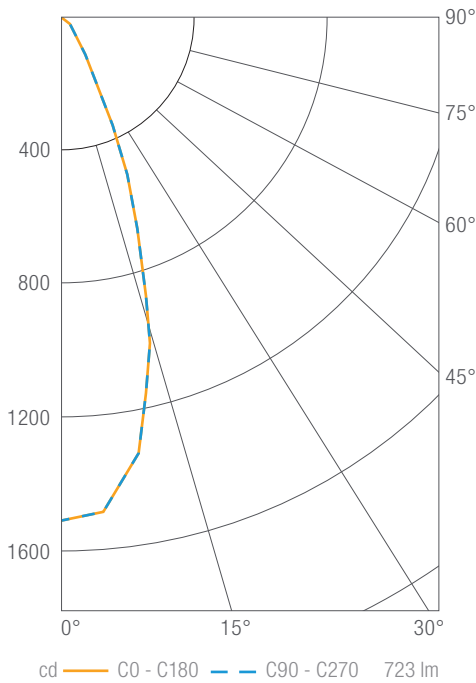

EFFICACY: 60 lm/W

COLOR QUALITY: 90+ CRI, 2-step SDCM

CCT: 2700K, 3000K, 3500K, 4000K

OPTICS: Spot (20°), Narrow Flood (30°), Flood (40°)

SURROUND: White, Black

CENTER BEAM CANDLEPOWER: 4000cd (Spot 750 lm)

Values in candela

Zonal Lumen Summary

Zone	Lumens	Luminaire %
0-30	636	86
0-40	687	93
0-60	729	99
0-90	738	100
0-180	738	100

Illuminance Chart

Distance from LED	Foot Candles	Diameter
3.0'	314	1.4'
6.0'	79	2.7'
9.0'	35	4.1'
12.0'	20	5.4'

Beam Angle: 26°

PHOTOMETRY

DRD2X 750 lm, 90 CRI, 3000K, Flood, White DRD2X07930FLWH

Surface Mount Trim White DRD2TRJSWH

Luminous Intensity

Gamma	C 0°
0°	1514
5°	1495
10°	1336
15°	1010
20°	634
25°	347
30°	183
35°	102
40°	62
45°	38
50°	21
55°	11
60°	6
65°	5
70°	3
75°	2
80°	2
85°	1
90°	0