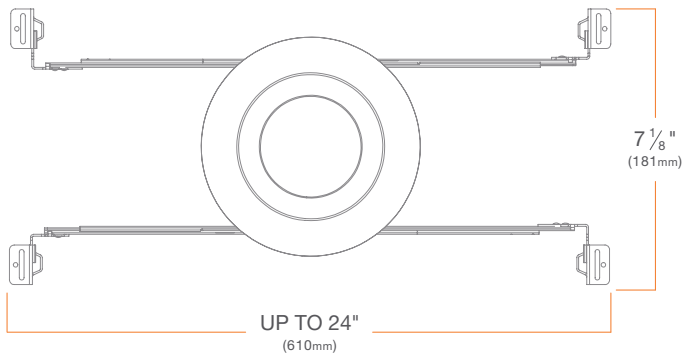

SUMMARY

JUNCTION BOX: Equipped with (4) 1/2" trade size knockouts (two side, two top) to allow straight conduit runs. Approved for 6 (three in, three out) #12 AWG 70°C through wiring conductors.

MOUNTING: Pre-installed mounting brackets allow vertical adjustment of bar hangers up to 1"

CEILING: 1/2" up to 1 3/4"

CUTOUT: 4 1/8" (105mm) octagonal opening

LISTINGS: Metallic outlet box certified UL514A, code compliant for use in appropriate fire-rated assemblies for up to 2-hours, STC/IIC Sound Rated, ASTM E283 certified Air Tight, IC (Insulation Contact) rated

WARRANTY: 5 year limited warranty