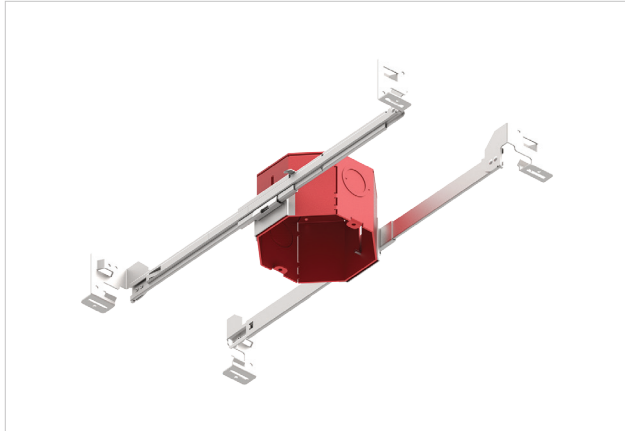

DRD2X & SurfaceFrame

Apex Series Shallow Recessed LED Downlight

New Construction
DRDHNJO Octagonal Junction Box

Project:	Type:
Product Code:	Date:

Spec Sheet V-08.15.19

- High-end, architectural-grade illumination with up to 4000 candelas of focused light
- Precise, controlled optics put light exactly where you want it with 20°, 30° and 40° beam angles
- Features multiple ratings to meet the demands of a wide range of situations
- Ultra-low profile allows it to install in as little as 2" of ceiling space when 5/8" drywall is used

HOUSING

SurfaceFrame

New Construction Octagonal Junction Box

DRDHNJO

SUMMARY

JUNCTION BOX: Equipped with (4) 1/2" trade size knockouts (two side, two top) to allow straight conduit runs. Approved for 6 (three in, three out) #12 AWG 70°C through wiring conductors.

MOUNTING: Pre-installed mounting brackets allow vertical adjustment of bar hangers up to 1"

CEILING: 1/2" up to 1 3/4"

CUTOUT: 4 1/8" (105mm) octagonal opening

LISTINGS: Metallic outlet box certified UL514A, code compliant for use in appropriate fire-rated assemblies for up to 2-hours, STC/IIC Sound Rated, ASTM E283 certified Air Tight, IC (Insulation Contact) rated