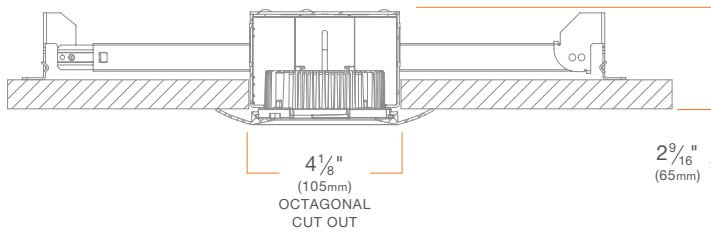

SUMMARY

JUNCTION BOX: Equipped with (4) 1/2" trade size knockouts (two side, two top) to allow straight conduit runs. Approved for 6 (three in, three out) #12 AWG 70°C through wiring conductors.

MOUNTING: Pre-installed mounting brackets allow vertical adjustment of bar hangers up to 1"

CEILING: 1/2" up to 1 3/4"

CUTOUT: 4 1/8" (105mm) octagonal opening

LISTINGS: Metallic outlet box certified UL514A, code compliant for use in appropriate fire-rated assemblies for up to 2-hours, STC/IIC Sound Rated, ASTM E283 certified Air Tight, IC (Insulation Contact) rated

WARRANTY: 5 year limited warranty