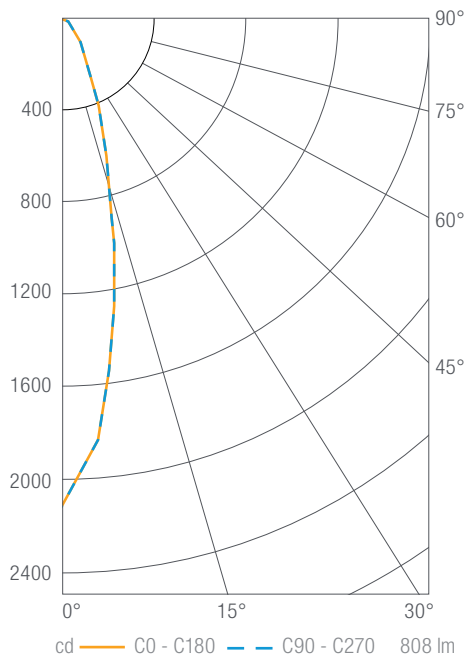

Beam Angle: 16°

PHOTOMETRY

ART4A 750 lm, 3000K, Narrow Spot

ART4AM07930NS

Luminous Intensity

Gamma	C 0°
0°	5897
5°	4418
10°	1911
15°	561
20°	280
25°	165
30°	117
35°	87
40°	69
45°	57
50°	47
55°	38
60°	31
65°	23
70°	16
75°	10
80°	4
85°	1
90°	0

Values in candela

Zonal Lumen Summary

Zone	Lumens	Luminaire %
0-30	645	79
0-40	701	86
0-60	781	96
0-90	817	100
0-180	817	100

Illuminance Chart

Distance from LED	Foot Candles	Diameter
3'	655	0.8'
6'	164	1.7'
9'	73	2.5'
12'	41	3.3'

Beam Angle: 16°

ART4A 750 lm, 3000K, Spot

ART4AM07930SP

Luminous Intensity

Gamma	C 0°
0°	2105
5°	1826
10°	1282
15°	800
20°	497
25°	310
30°	201
35°	137
40°	98
45°	73
50°	57
55°	45
60°	35
65°	23
70°	12
75°	5
80°	3
85°	2
90°	0