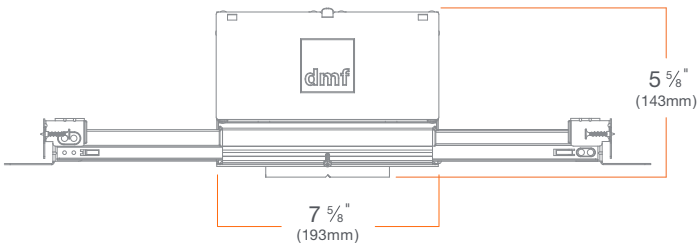

SUMMARY

JUNCTION BOX: Equipped with six knockouts: four 1/2" trade size knockouts, two 3/4" trade size knockouts, and four romex knockouts. Approved for 8 (four in, four out) #12 AWG 70° C

MOUNTING: Adjustable Bar Hanger for 16" to 24" joist spacing. Compatible with traditional joists, Armstrong™ ceiling, Hat Channel and T-bar

CEILING: 1/2" to 2"

CUTOUT: 4" (102mm) square opening

LISTINGS: ASTM E283 certified Air Tight, IC (Insulation Contact) up to R-32 for Roll, Batt, and Loose Fill, up to R-60 Spray Foam with standard trims, up to R-32 Spray Foam with other trims

WARRANTY: 5 year limited warranty