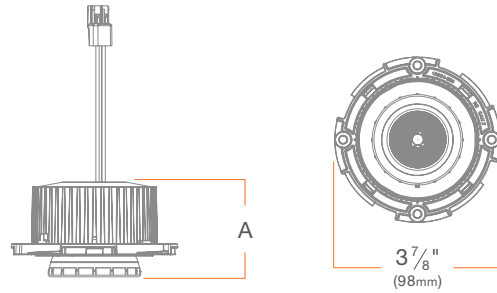

ADJUSTABLE MODULE

Measurements

	A
Standard	2 3/8" [60 mm]
DALI-2	2 1/2" [64 mm]

SUMMARY

	STANDARD STATIC CCT	WARM DIM	TUNABLE WHITE
CCT	2700K, 3000K, 3500K, 4000K	3000K - 1800K	4000K - 1800K
LUMENS (POWER)	750 lm (9.7W), 1000 lm (12.0W)	1000 lm (12.0W)	750 lm (12.5W)
EFFICACY	77 lm/W, 83 lm/W	83 lm/W	60 lm/W
COLOR QUALITY	True Spectrum™ 98 CRI, 2-step SDCM	True Spectrum™ 93 CRI, 2-step SDCM	True Spectrum™ 93 CRI, 2-step SDCM
DIMMING	TRIAC/ELV ¹, DALI-2	TRIAC/ELV ¹, DALI-2	DALI-2
LED CHIP	Cree Pro 9	Bridgelux	Bridgelux
BEAM SPREAD	Narrow Spot (15°), Spot (25°), Flood (40°), Linear Spread (60° x 30°), Soft Focus	Spot (25°), Flood (40°), Linear Spread (60° x 30°), Soft Focus	Spot (25°), Flood (40°), Linear Spread (60° x 30°), Soft Focus
LISTINGS	ENERGY STAR® qualified ², California Title 24 2016-2022 JA8-E compliant, UL Listed for Damp Location, UL Certified US-CA, Declare, RoHS compliant, NSF/ANSI 2 listed, suitable for splash-zone ³, DALI-2 Compliant, Dark Sky Compliant ⁴		
ADJUSTMENT	360° directional aim, 45° tilt		
SLOPE CEILING COMPATIBILITY	Up to 45°		

¹ Dimming at 120V only

² Refer to ENERGY STAR Certified light fixtures database

³ This product is evaluated in accordance to NSF/ANSI 2 for Splash Zone having designated trim finishes

⁴ DarkSky Approved is only applicable to CCT Options less than or equal to 3000K

ADDITIONAL

INPUT VOLTAGE: 120/277V, 50/60Hz

MAX INPUT CURRENT (120V): 0.13 amps

MAX INPUT CURRENT (277V): 0.065 amps

CONNECTOR: PowerPlug® Luminaire Disconnect Model 182, 6-pin Molex

POWER FACTOR: Greater than 0.9

TOTAL HARMONIC DISTORTION: Less than 20%

AMBIENT OPERATING TEMPERATURE: -20°C to 40°C

WARRANTY: 10 year limited warranty; 50,000 hours at 70% lumen maintenance