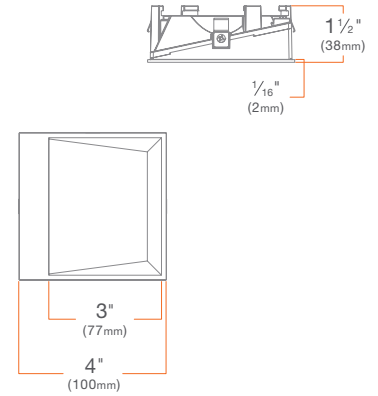

Round on Square

M4TSQWH

Round On Square Flangeless

M4TSQWHFL

Wall Wash/Sloped Ceiling

Round: M4TSLWH

Wall Wash/Sloped Ceiling Flangeless

M4TSLWHFL