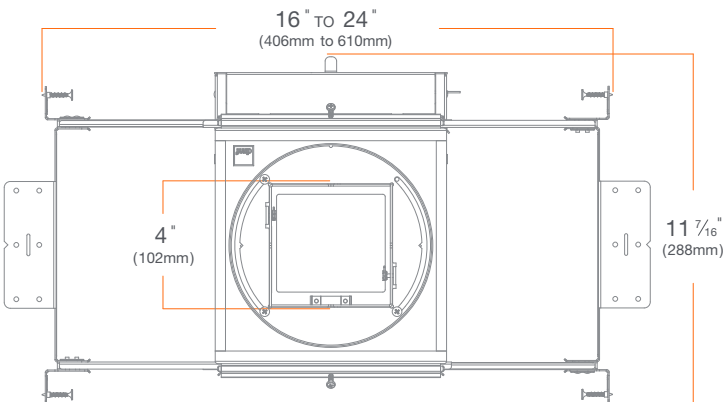

SUMMARY

JUNCTION BOX: Equipped with six knockouts: four 1/2" trade size knockouts, two 3/4" trade size knockouts, and four romex knockouts. Approved for 8 (four in, four out) #12 AWG 70° C

MOUNTING: Adjustable Bar Hanger for 16" to 24" joist spacing. Compatible with traditional joists, Armstrong™ ceiling, Hat Channel and T-bar

CEILING: 1/2" to 2"

CUTOUT: 4" (102mm) square opening

LISTINGS: ASTM E283 certified Air Tight, IC (Insulation Contact) up to R-32 for Roll, Batt, and Loose Fill, up to R-60 Spray Foam with standard trims, up to R-32 Spray Foam with other trims

WARRANTY: 5 year limited warranty