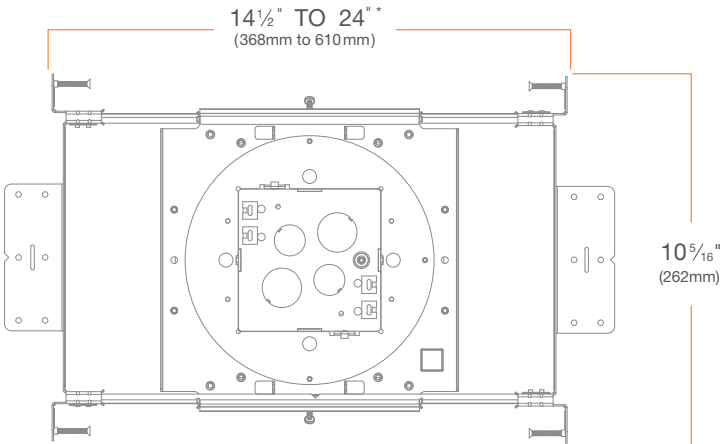

New Construction

- M4NCSS (Standard)
- M4NCSF (Fire Rated)
- M4CPSS (Chicago Plenum)