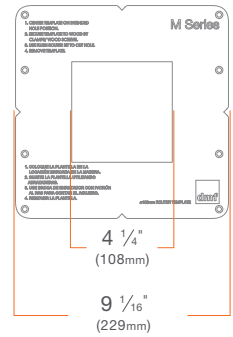

Decorative Closed

Frosted: M4TSSWHDCF

Clear, Frosted Sides: M4TSSWHDCCF

ACCESSORIES

Flangeless Mud Plate

M4XSMUD

Router Template

M4KSTEMPLATE