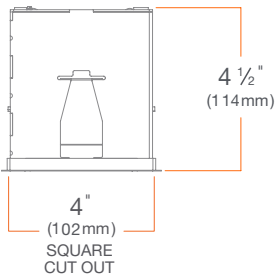

HOUSING

M Series

Remodel

M4RMSS (Standard)

M4RMSF (Fire Rated)

SUMMARY

JUNCTION BOX: Equipped with 8 knockouts: four 1/2" trade size knockouts on side, two 3/4" and two 1/2" trade size knockouts on top and four romex knockouts on top. Approved for 8 (four in, four out) #12 AWG 70°C.

MOUNTING: Pre-installed mounting spring clips

CEILING: 5/8" up to 1 1/4"

CUTOUT: 4" (102mm) square opening

LISTINGS: Metallic outlet box certified UL514A, code compliant for use in appropriate fire-rated assemblies for up to 2-hours (Fire Rated only), STC/IIC Sound Rated, ASTM E283 certified Air Tight, IC (Insulation Contact) rated

WARRANTY: 5 year limited warranty