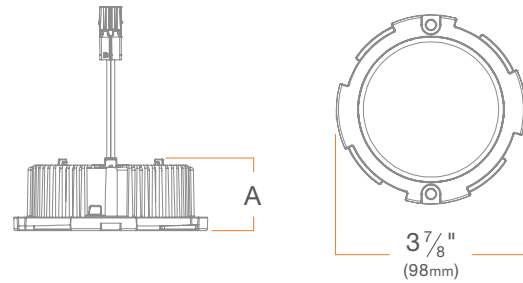

DOWNLIGHT MODULE

Measurements	A
Standard	1 7/16" [37 mm]
DALI-2	2" [50 mm]

SUMMARY

	STANDARD STATIC CCT	WARM DIM	TUNABLE WHITE
CCT	2700K, 3000K, 3500K, 4000K	3000K - 1800K	4000K - 1800K
LUMENS (POWER)	750 lm (9.5W), 1000 lm (12.0W), 1250 lm (14.3W), 1500 lm (14.3W) ¹	1000 lm (12.0W)	1000 lm (14.0W)
EFFICACY	83 lm/W, 87 lm/W	83 lm/W	71 lm/W
COLOR QUALITY	True Spectrum™ 98 CRI, 2-step SDCM	True Spectrum™ 93 CRI, 2-step SDCM	True Spectrum™ 93 CRI, 2-step SDCM
DIMMING	TRIAC/ELV, DALI-2	TRIAC/ELV, DALI-2	DALI-2
LED CHIP	Cree Pro9	Bridgelux	Bridgelux
BEAM SPREAD	General Ambient (90°+), Narrow Spot (15°), Spot (25°), Flood (40°), Wide Flood (60°), Linear Spread (40° x 20°), Soft Focus		
LISTINGS	ENERGY STAR® qualified ², California Title 24 2016-2022 JA8-E compliant, UL Listed for Wet Location, UL Certified US-CA, Declare, RoHS compliant, NSF/ANSI 2 listed, suitable for splash-zone ³, DALI-2 Compliant, Dark Sky Compliant ⁴		

¹ 1500 lm module is 93 CRI

² Refer to ENERGY STAR Certified light fixtures database

³ This product is evaluated in accordance to NSF/ANSI 2 for Splash Zone having designated trim finishes

⁴ DarkSky Approved is only applicable to CCT Options less than or equal to 3000K

ADDITIONAL

INPUT VOLTAGE: 120/277V, 50/60Hz

MAX INPUT CURRENT (120V): 0.13 amps

MAX INPUT CURRENT (277V): 0.065 amps

CONNECTOR: PowerPlug® Luminaire Disconnect Model 182, 6-pin Molex

POWER FACTOR: Greater than 0.9

TOTAL HARMONIC DISTORTION: Less than 20%

AMBIENT OPERATING TEMPERATURE: -20°C to 40°C

WARRANTY: 10 year limited warranty; 50,000 hours at 70% lumen maintenance