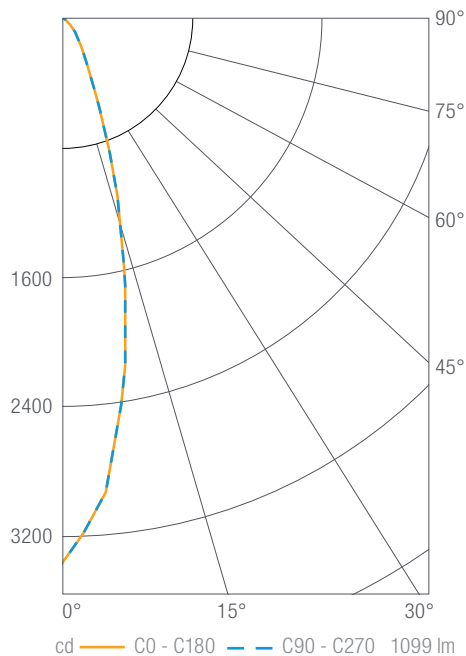

Values in candela

Zonal Lumen Summary

Zone	Lumens	Luminaire %
0-30	906	80
0-40	1004	89
0-60	1110	98
0-90	1131	100
0-180	1132	100

Illuminance Chart

Distance from LED	Foot Candles	Diameter
3'	1091	0.7'
6'	273	1.5'
9'	121	2.2'
12'	68	2.9'

Beam Angle: 14°

ART4D 1000 lm, 3000K, Spot

ART4DM10930SP

Luminous Intensity

Gamma	C 0°
0°	3366
5°	2967
10°	2203
15°	1391
20°	775
25°	419
30°	248
35°	167
40°	119
45°	87
50°	62
55°	43
60°	26
65°	15
70°	7
75°	4
80°	2
85°	1
90°	0