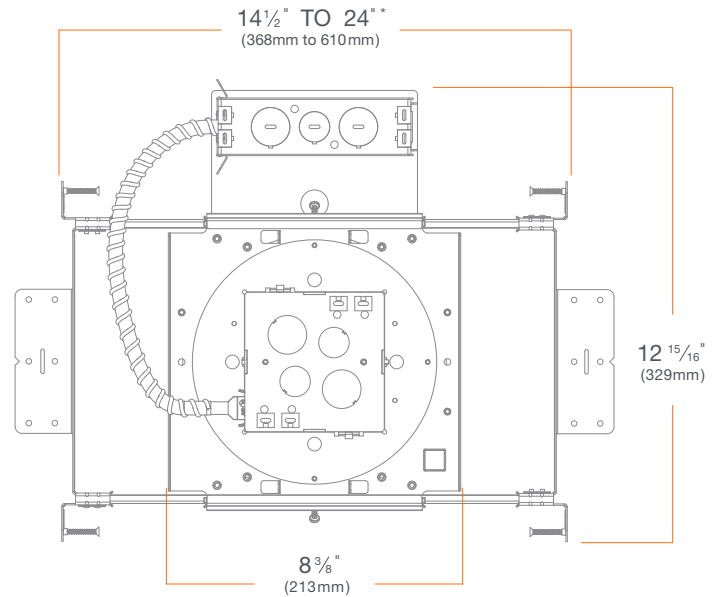

Low-Profile

- M4LTSS (Standard)
- M4LTSF (Fire Rated)

*Can be field cut to minimum 10" (254mm)