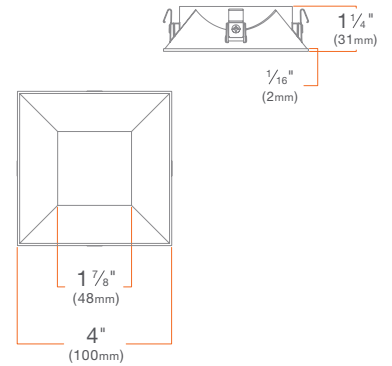

Standard Flangeless

M4TSSWHFL