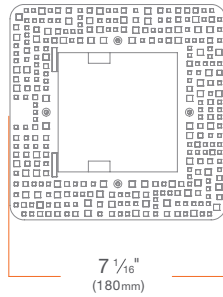

Decorative Closed

Frosted: M4TSSWHDCF

Clear, Frosted Sides: M4TSSWHDCCF

ACCESSORIES

Flangeless Mud Plate

M4XSMUD

Router Template

M4KSTEMPLATE