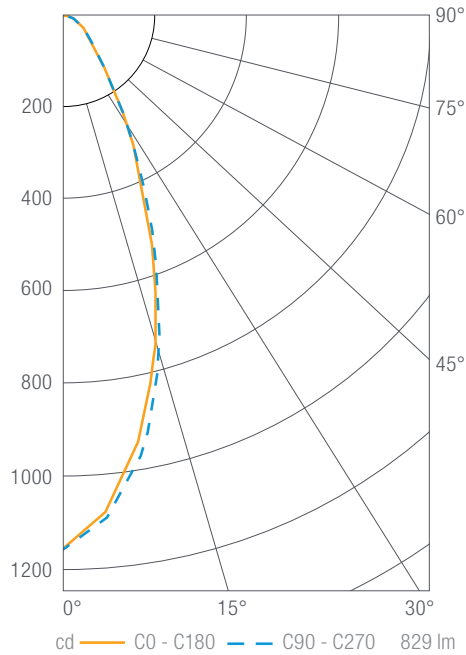

PHOTOMETRY

ART4A 750 lm, 3000K, Flood

ART4AM07930FL

Luminous Intensity

Gamma	C 0°
0°	1158
5°	1081
10°	941
15°	765
20°	576
25°	414
30°	288
35°	192
40°	130
45°	96
50°	76
55°	61
60°	49
65°	38
70°	28
75°	18
80°	10
85°	4
90°	0

Values in candela

Zonal Lumen Summary

Zone	Lumens	Luminaire %
0-30	510	62
0-40	633	76
0-60	766	92
0-90	829	100
0-180	829	100

Illuminance Chart

Distance from LED	Foot Candles	Diameter
3'	129	2.2'
6'	32	4.5'
9'	14	6.7'
12'	8	9.0'

Beam Angle: 41°