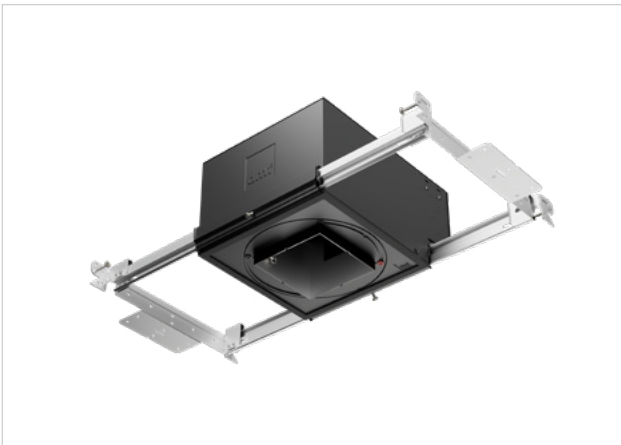

HOUSING

Spray Foam

M4SFRS

SUMMARY

JUNCTION BOX: Equipped with six knockouts: four 1/2" trade size knockouts, two 3/4" trade size knockouts, and four romex knockouts. Approved for 8 (four in, four out) #12 AWG 70° C

MOUNTING: Adjustable Bar Hanger for 16" to 24" joist spacing. Compatible with traditional joists, Armstrong™ ceiling, Hat Channel and T-bar

CEILING: 1/2" to 2"

CUTOUT: 4" (102mm) square opening

LISTINGS: ASTM E283 certified Air Tight, IC (Insulation Contact) up to R-32 for Roll, Batt, and Loose Fill, up to R-60 Spray Foam with standard trims, up to R-32 Spray Foam with other trims

WARRANTY: 5 year limited warranty