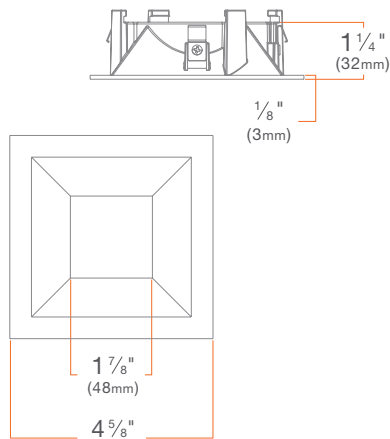

Standard

M4TSSWH