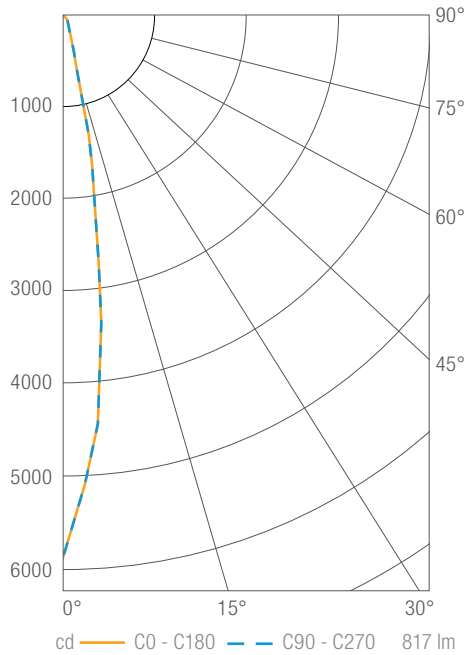

Beam Angle: 100°

ART4D 1000 lm, 3000K, Soft Focus

ART4DM10930SF

Luminous Intensity

Gamma	C 0°
0°	7280
5°	5603
10°	2489
15°	875
20°	381
25°	247
30°	194
35°	161
40°	122
45°	90
50°	64
55°	45
60°	28
65°	16
70°	7
75°	4
80°	2
85°	1
90°	0

Values in candela

Zonal Lumen Summary

Zone	Lumens	Luminaire %
0-30	868	79
0-40	968	88
0-60	1078	98
0-90	1100	100
0-180	1101	100

Illuminance Chart

Distance from LED	Foot Candles	Diameter
3'	809	0.9'
6'	202	1.7'
9'	90	2.6'
12'	51	3.4'

Beam Angle: 16°

PHOTOMETRY

ART4A 750 lm, 3000K, Narrow Spot

ART4AM07930NS

Luminous Intensity

Gamma	C 0°
0°	5897
5°	4418
10°	1911
15°	561
20°	280
25°	165
30°	117
35°	87
40°	69
45°	57
50°	47
55°	38
60°	31
65°	23
70°	16
75°	10
80°	4
85°	1
90°	0