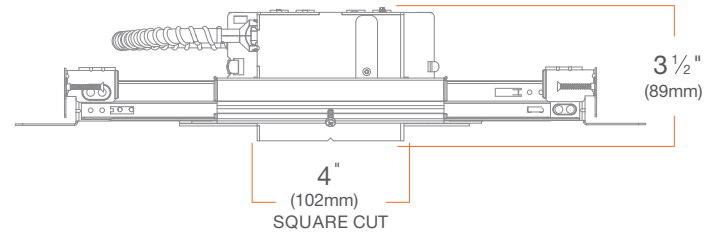

Low-Profile

- M4LTSS (Standard)
- M4LTSF (Fire Rated)

*Can be field cut to minimum 10" (254mm)