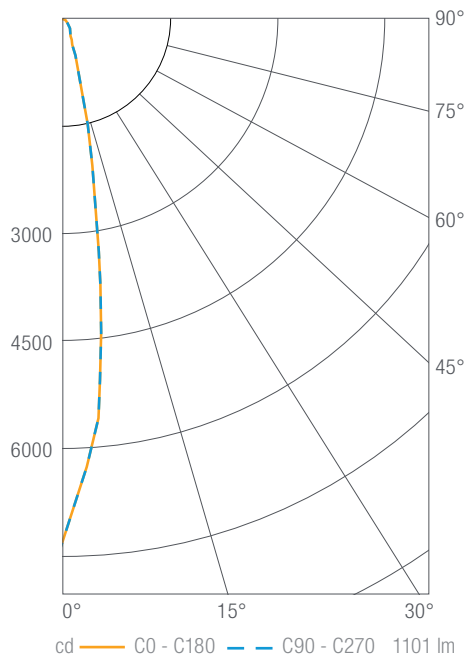

Beam Angle: 55°

PHOTOMETRY

ART4D 1000 lm, 3000K, General Ambient

ART4DM10930GA

Luminous Intensity

Gamma	C 0°
0°	416
5°	415
10°	410
15°	403
20°	394
25°	382
30°	369
35°	351
40°	327
45°	291
50°	240
55°	162
60°	84
65°	54
70°	33
75°	21
80°	12
85°	6
90°	1

Values in candela

Zonal Lumen Summary

Zone	Lumens	Luminaire %
0-30	333	32
0-40	557	54
0-60	942	91
0-90	1024	99
0-180	1032	100

Illuminance Chart

Distance from LED	Foot Candles	Diameter
3'	46	7.8'
6'	12	15.5'
9'	5	23.3'
12'	3	31.1'

Beam Angle: 100°

ART4D 1000 lm, 3000K, Soft Focus

ART4DM10930SF

Luminous Intensity

Gamma	C 0°
0°	7280
5°	5603
10°	2489
15°	875
20°	381
25°	247
30°	194
35°	161
40°	122
45°	90
50°	64
55°	45
60°	28
65°	16
70°	7
75°	4
80°	2
85°	1
90°	0