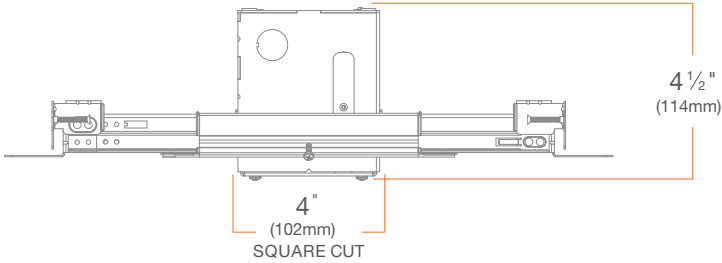

New Construction

- M4NCSS (Standard)
- M4NCSF (Fire Rated)
- M4CPSS (Chicago Plenum)