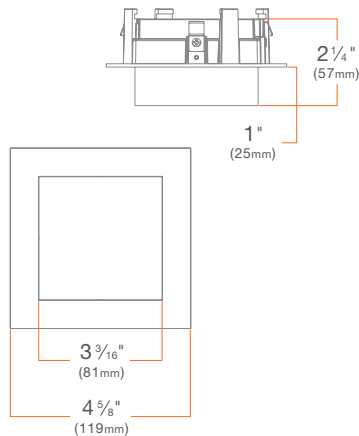

Decorative Closed

Frosted: M4TSSWHDCF

Clear, Frosted Sides: M4TSSWHDCCF