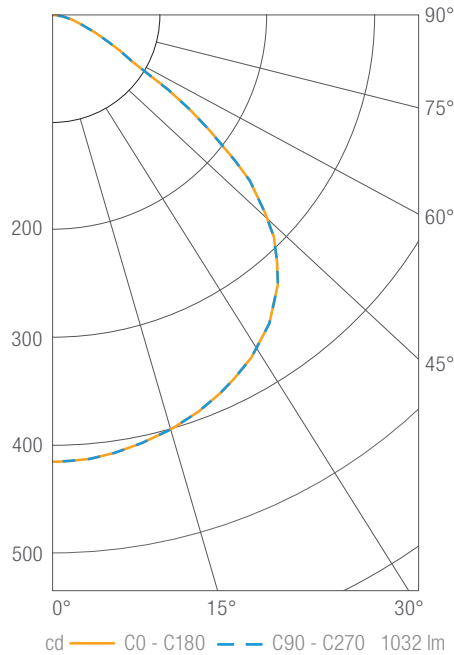

PHOTOMETRY

DRD2 1000 lm, 3000K, General Ambient

DRD2M10930GA

Luminous Intensity

Gamma	C 0°
0°	416
5°	415
10°	410
15°	403
20°	394
25°	382
30°	369
35°	351
40°	327
45°	291
50°	240
55°	162
60°	84
65°	54
70°	33
75°	21
80°	12
85°	6
90°	1

Values in candela

Zonal Lumen Summary

Zone	Lumens	Luminaire %
0-30	333	32
0-40	557	54
0-60	942	91
0-90	1024	99
0-180	1032	100

Illuminance Chart

Distance from LED	Foot Candles	Diameter
3'	46	7.8'
6'	12	15.5'
9'	5	23.3'
12'	3	31.1'

Beam Angle: 100°