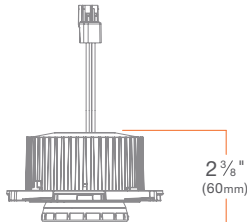

* Refer to ENERGY STAR Certified light fixtures database

MODULE

**DRD4**

Adjustable Downlight

DRD4M

SUMMARY

ADJUSTMENT: 360° directional aim, 45° tilt**SLOPE CEILING COMPATIBILITY:** up to 45° tilt**LED CHIP:** Cree**DELIVERED MODULE LUMENS:** 750 lm (9.7W), 1000 lm (12.0W)**EFFICACY:** 82 lm/W**COLOR QUALITY:** 93+ CRI, 2-step SDCM**CCT:** 2700K, 3000K, 3500K, 4000K**BEAM SPREAD:** Narrow Spot (15°), Spot (25°), Flood (40°), Linear Spread (60° x 30°), Soft Focus**CONNECTOR:** PowerPlug® Luminaire Disconnect Model 182**INPUT VOLTAGE:** 120/277V, 50/60Hz**DIMMING:** Down to less than 1% for TRIAC/ELV at 120V, 0-10V or Lutron EcoSystem at 120/277V**MAX INPUT CURRENT (120V):** 0.130 amps**MAX INPUT CURRENT (277V):** 0.065 amps**POWER FACTOR:** Greater than 0.9**TOTAL HARMONIC DISTORTION:** Less than 20%**AMBIENT OPERATING TEMPERATURE:** -20°C to 40°C**PHOTOMETRIC TESTING:** Tested in accordance to IESNA LM-79-2008**LISTINGS:** ENERGY STAR® qualified*, California Title 24 2016 JA8 compliant, UL Listed for Damp Location, UL Certified US-CA, Declare**LIFETIME:** 50,000 hours at 70% lumen maintenance**WARRANTY:** 5 year limited warranty