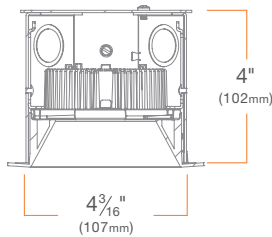

HOUSING

M Series

Concrete Construction

M4CC

SUMMARY

JUNCTION BOX: Equipped with (4) trade size concentric knockouts ($\frac{3}{4}$ " + $\frac{1}{2}$ "") to allow straight conduit runs. Approved for 8 (four in, four out) #12 AWG 90°C.

MOUNTING: (2) external tabs for wood, steel or concrete mounting

COVER: Removable top cover for easy access to electrical wiring work prior to concrete pour

APPLICATION: Poured deck (floor) high-rise new construction

LISTINGS: Metallic outlet box certified UL514A, concrete tight, code compliant for use in appropriate fire-rated assemblies for up to 2-hours, STC/IIC Sound Rated, ASTM E283 certified Air Tight

WARRANTY: 5 year limited warranty