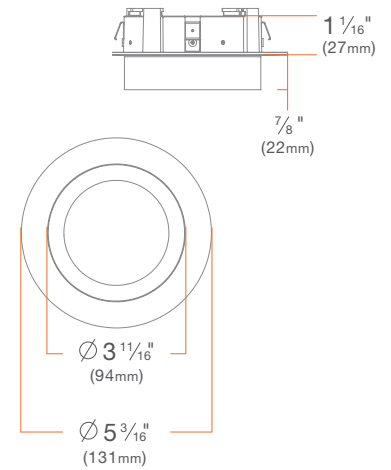

Decorative Open Trim

Frosted: **M4TRSWHD OF**