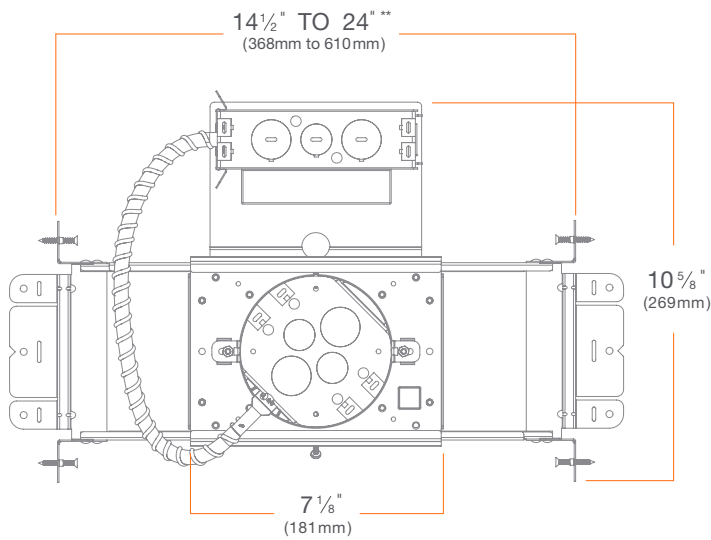

* Can be field cut to minimum 6" (152mm)

** Can be field cut to minimum 9" (229mm)

EcoSystem

- M4NCRSxxC (Standard)
- M4NCRFxxC (Fire Rated)

Emergency Lighting

- M4NCRSxxxEM (Standard)
- M4NCRFxxxEM (Fire Rated)