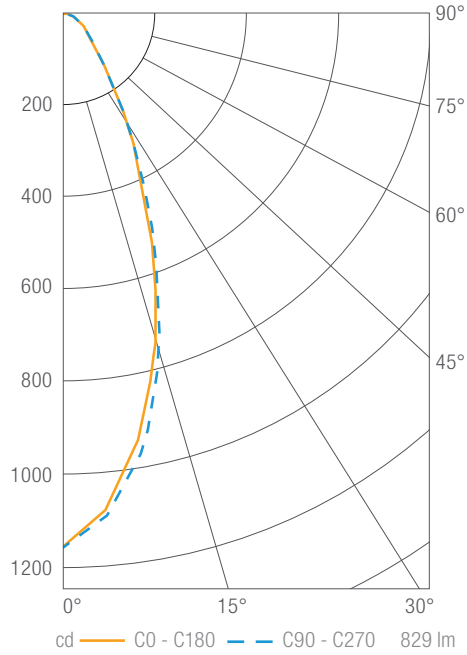

PHOTOMETRY

DRD4 750 lm, 3000K, Flood

DRD4M07930FL

Luminous Intensity

Gamma	C 0°
0°	1158
5°	1081
10°	941
15°	765
20°	576
25°	414
30°	288
35°	192
40°	130
45°	96
50°	76
55°	61
60°	49
65°	38
70°	28
75°	18
80°	10
85°	4
90°	0

Values in candela

Zonal Lumen Summary

Zone	Lumens	Luminaire %
0-30	510	62
0-40	633	76
0-60	766	92
0-90	829	100
0-180	829	100

Illuminance Chart

Distance from LED	Foot Candles	Diameter
3'	129	2.2'
6'	32	4.5'
9'	14	6.7'
12'	8	9.0'

Beam Angle: 41°