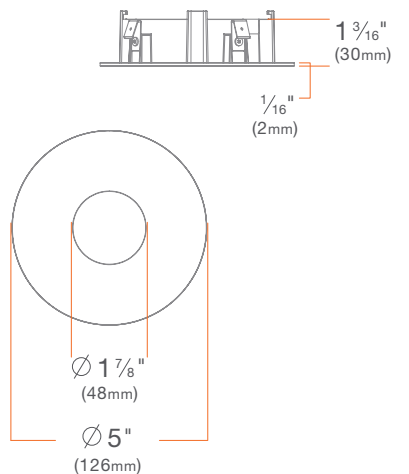

TRIMS

M Series

4" Round Trims

M4TR

SUMMARY

CONSTRUCTION: Die-cast aluminum

INSTALLATION: Twist & Lock

Beveled Trim

M4TRSWH

Square Conversion Trim

M4TRCWH

Hyperbolic Trim

M4TRHWH

Pinhole Trim

M4TRPWH

Beveled Pinhole Trim