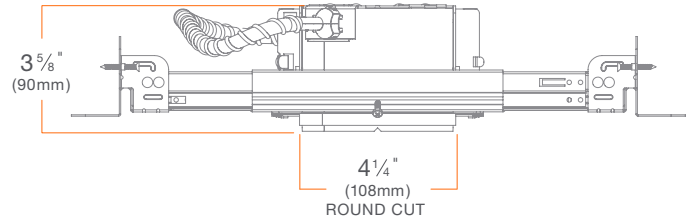

Low-Profile

- M4LTRS (Standard, TRIAC/ELV)
- M4LTRF (Fire Rated, TRIAC/ELV)
- M4LORS (Standard, 0-10V)
- M4LORF (Fire Rated, 0-10V)