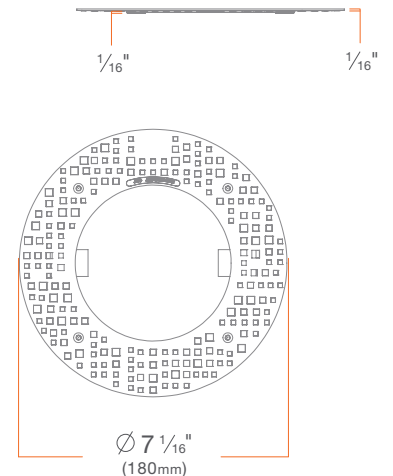

M4TRBWHFL

Wall Wash Flangeless Trim Insert

M4TRLWHFL

Flangeless Mud Plate

M4XRUD

PHOTOMETRY

DRD2 1000 lm, 3000K, Narrow Spot

DRD2M10930NS