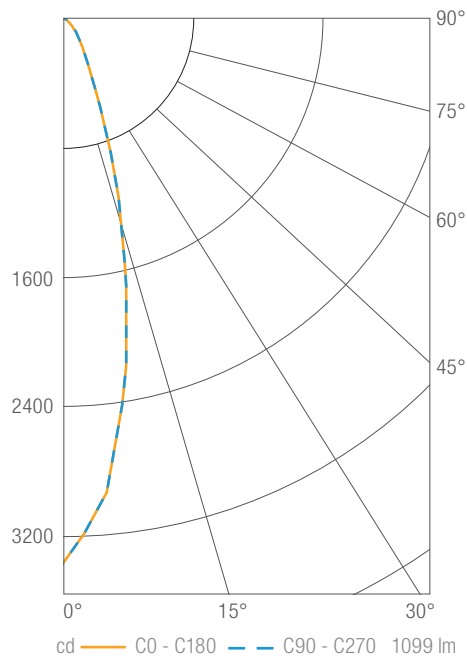

DRD2 1000 lm, 3000K, Spot

DRD2M10930SP

Luminous Intensity

Gamma	C 0°
0°	3366
5°	2967
10°	2203
15°	1391
20°	775
25°	419
30°	248
35°	167
40°	119
45°	87
50°	62
55°	43
60°	26
65°	15
70°	7
75°	4
80°	2
85°	1
90°	0

Values in candela

Zonal Lumen Summary

Zone	Lumens	Luminaire %
0-30	862	78
0-40	971	88
0-60	1078	98
0-90	1098	100
0-180	1099	100

Illuminance Chart

Distance from LED	Foot Candles	Diameter
3'	374	1.4'
6'	93	2.8'
9'	42	4.2'
12'	23	5.6'

Beam Angle: 26°