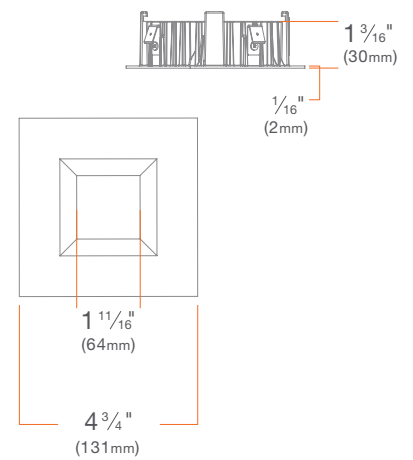

Square Conversion Trim

M4TRCWH