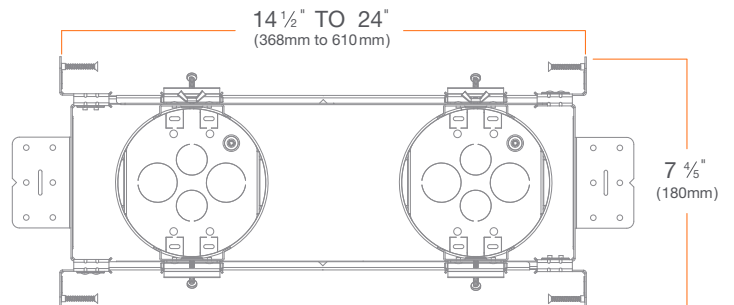

Double Housing

- M4DHRS

** Can be field cut to minimum 9" (229mm)