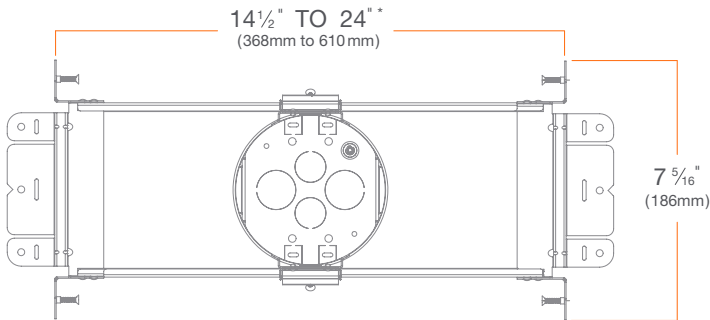

New Construction

- M4NCRS (Standard)
- M4NCRF (Fire Rated)
- M4CPRS (Chicago Plenum)