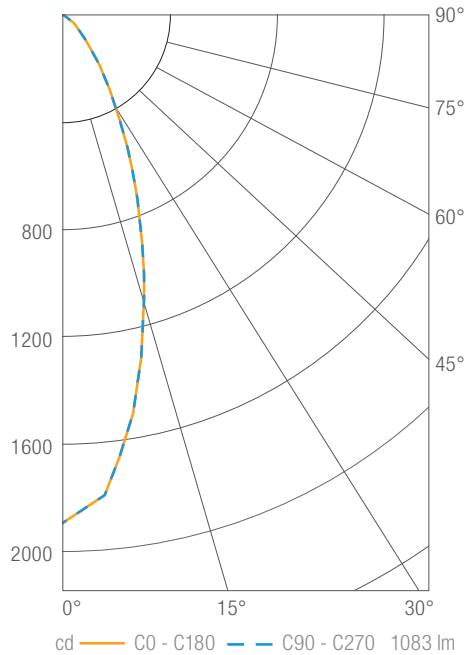

PHOTOMETRY

DRD2 1000 lm, 3000K, Flood

DRD2M10930FL

Luminous Intensity

Gamma	C 0°
0°	1890
5°	1792
10°	1503
15°	1161
20°	849
25°	589
30°	391
35°	256
40°	162
45°	107
50°	74
55°	51
60°	30
65°	18
70°	8
75°	5
80°	3
85°	1
90°	0

Values in candela

Zonal Lumen Summary

Zone	Lumens	Luminaire %
0-30	760	70
0-40	925	85
0-60	1058	98
0-90	1081	100
0-180	1083	100

Illuminance Chart

Distance from LED	Foot Candles	Diameter
3'	210	2.0'
6'	52	4.0'
9'	23	6.0'
12'	13	8.0'

Beam Angle: 37°