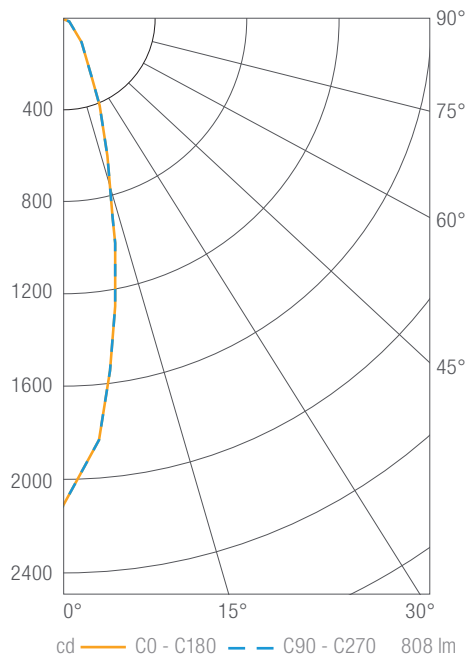

Values in candela

Zonal Lumen Summary

Zone	Lumens	Luminaire %
0-30	645	79
0-40	701	86
0-60	781	96
0-90	817	100
0-180	817	100

Illuminance Chart

Distance from LED	Foot Candles	Diameter
3'	655	0.8'
6'	164	1.7'
9'	73	2.5'
12'	41	3.3'

Beam Angle: 16°

DRD4 750 lm, 3000K, Spot

DRD4M07930SP

Luminous Intensity

Gamma	C 0°
0°	2105
5°	1826
10°	1282
15°	800
20°	497
25°	310
30°	201
35°	137
40°	98
45°	73
50°	57
55°	45
60°	35
65°	23
70°	12
75°	5
80°	3
85°	2
90°	0