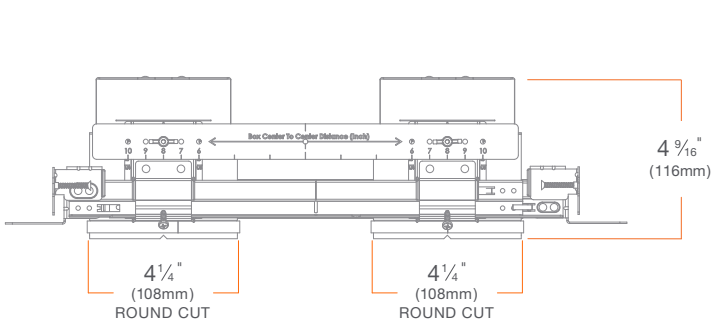

Double Housing

- M4DHRS

** Can be field cut to minimum 9" (229mm)