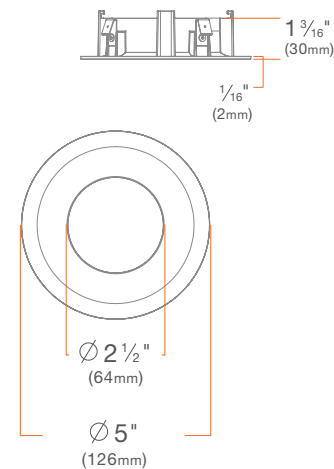

TRIMS

M Series

4" Round Trims

M4TR

SUMMARY

CONSTRUCTION: Die-cast aluminum

INSTALLATION: Twist & Lock

Beveled Trim

M4TRSWH

Square Conversion Trim

M4TRCWH

Hyperbolic Trim

M4TRHWH

Pinhole Trim

M4TRPWH

Beveled Pinhole Trim