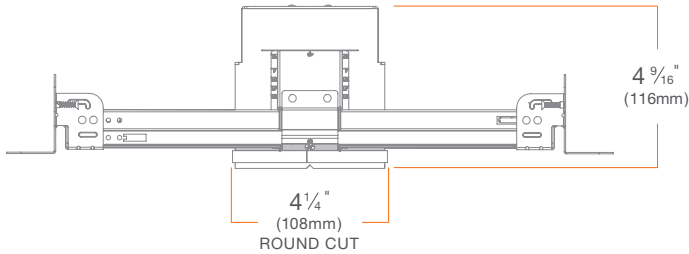

New Construction

- M4NCRS (Standard)
- M4NCRF (Fire Rated)
- M4CPRS (Chicago Plenum)