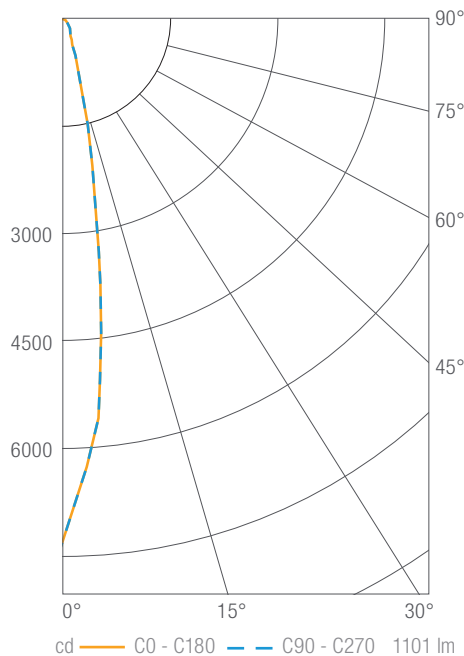

DRD2 1000 lm, 3000K, Soft Focus

DRD2M10930SF

Luminous Intensity

Gamma	C 0°
0°	7280
5°	5603
10°	2489
15°	875
20°	381
25°	247
30°	194
35°	161
40°	122
45°	90
50°	64
55°	45
60°	28
65°	16
70°	7
75°	4
80°	2
85°	1
90°	0

Values in candela

Zonal Lumen Summary

Zone	Lumens	Luminaire %
0-30	868	79
0-40	968	88
0-60	1078	98
0-90	1100	100
0-180	1101	100

Illuminance Chart

Distance from LED	Foot Candles	Diameter
3'	809	0.9'
6'	202	1.7'
9'	90	2.6'
12'	51	3.4'

Beam Angle: 16°