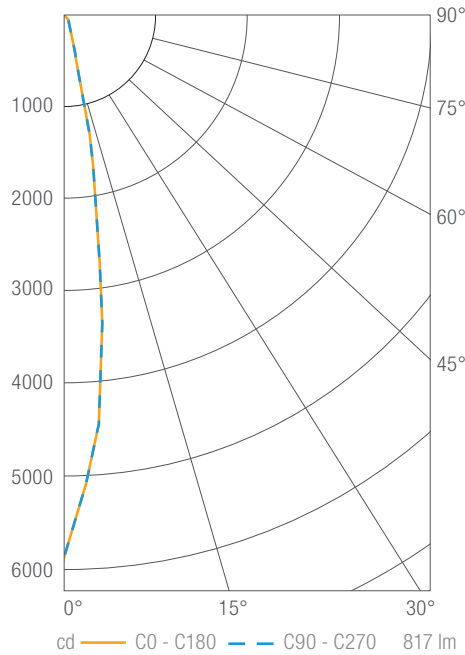

PHOTOMETRY

DRD4 750 lm, 3000K, Narrow Spot

DRD4M07930NS

Luminous Intensity

Gamma	C 0°
0°	5897
5°	4418
10°	1911
15°	561
20°	280
25°	165
30°	117
35°	87
40°	69
45°	57
50°	47
55°	38
60°	31
65°	23
70°	16
75°	10
80°	4
85°	1
90°	0

Values in candela

Zonal Lumen Summary

Zone	Lumens	Luminaire %
0-30	645	79
0-40	701	86
0-60	781	96
0-90	817	100
0-180	817	100

Illuminance Chart

Distance from LED	Foot Candles	Diameter
3'	655	0.8'
6'	164	1.7'
9'	73	2.5'
12'	41	3.3'

Beam Angle: 16°