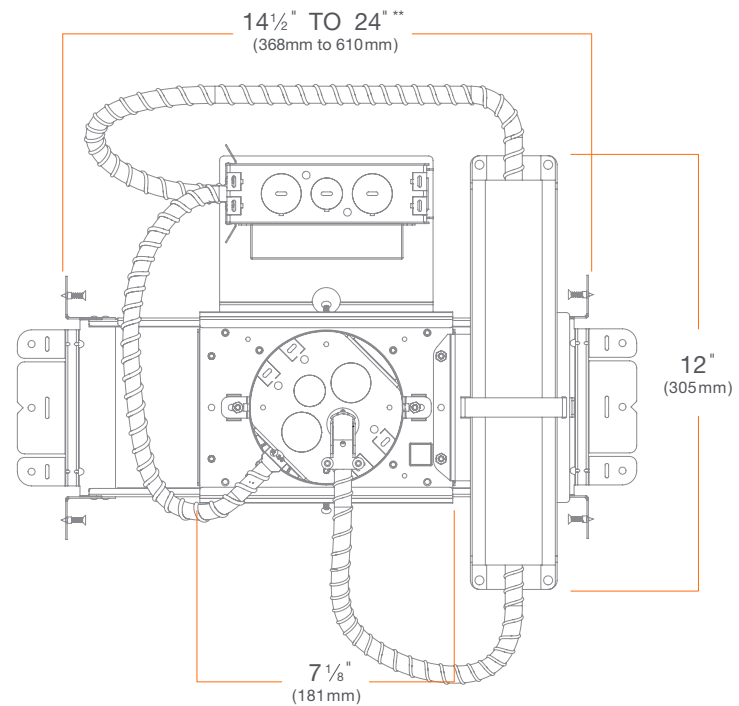

* Can be field cut to minimum 6" (152mm)

** Can be field cut to minimum 9" (229mm)

EcoSystem

- M4NCRSxxC (Standard)
- M4NCRFxxC (Fire Rated)

Emergency Lighting

- M4NCRSxxxEM (Standard)
- M4NCRFxxxEM (Fire Rated)