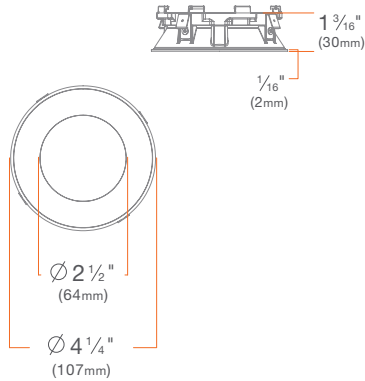

M4TRSWH

Square Conversion Trim

M4TRCWH

Hyperbolic Trim

M4TRHWH

Pinhole Trim

M4TRPWH

Beveled Pinhole Trim

M4TRBWH

Wall Wash Trim

M4TRLWH

Decorative Closed Trim

Frosted: **M4TRSWHDCF**

Clear, Frosted Inside: **M4TRSWHDCC**

Clear, Frosted Sides: **M4TRSWHDCCF**

Decorative Open Trim

Frosted: **M4TRSWHD OF**

Beveled Flangeless Trim Insert

M4TRSWHFL

Hyperbolic Flangeless Trim Insert

M4TRHWHFL

Pinhole Flangeless Trim Insert

M4TRPWHFL

Beveled Pinhole Flangeless Trim Insert