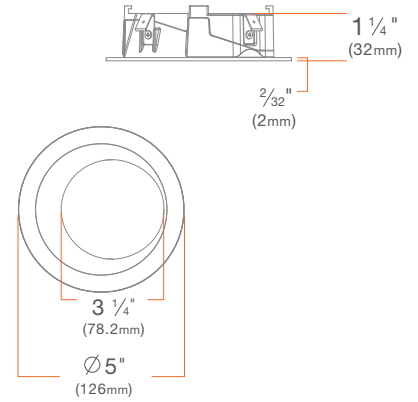

Wall Wash Trim

M4TRLWH