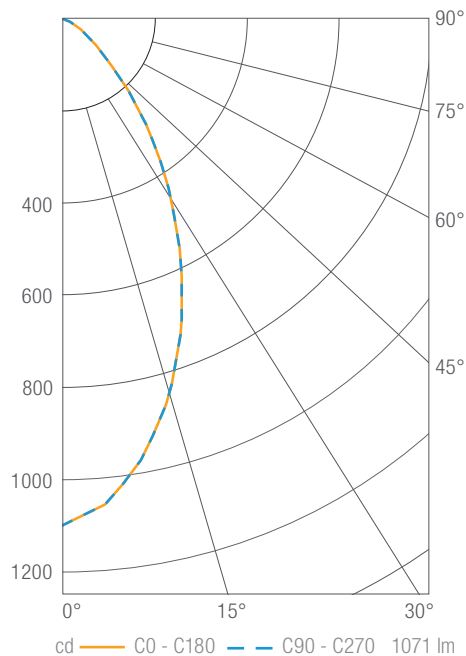

DRD2 1000 lm, 3000K, Wide Flood

DRD2M10930WF

Luminous Intensity

Gamma	C 0°
0°	1100
5°	1058
10°	973
15°	866
20°	743
25°	609
30°	478
35°	361
40°	252
45°	161
50°	102
55°	68
60°	41
65°	24
70°	11
75°	6
80°	4
85°	2
90°	0

Values in candela

Zonal Lumen Summary

Zone	Lumens	Luminaire %
0-30	620	58
0-40	845	79
0-60	1037	97
0-90	1069	100
0-180	1071	100

Illuminance Chart

Distance from LED	Foot Candles	Diameter
3'	122	3.1'
6'	31	6.2'
9'	14	9.3'
12'	8	12.3'

Beam Angle: 55°