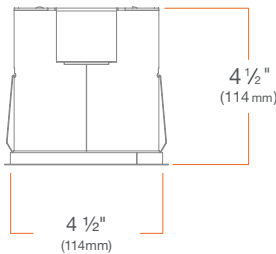

SUMMARY

JUNCTION BOX: Equipped with 8 knockouts: two 1/2" and two 3/4" trade size knockouts on top, four romex knockouts on top. Approved for 8 (four in, four out) #12 AWG 70°C.

MOUNTING: Pre-installed mounting spring clips

CEILING: 5/8" up to 1 1/4"

CUTOUT: 4 1/2" (114mm) round opening

LISTINGS: Metallic outlet box certified UL514A, code compliant for use in appropriate fire-rated assemblies for up to 2-hours (Fire Rated only), STC/IIC Sound Rated, ASTM E283 certified Air Tight, IC (Insulation Contact) rated

WARRANTY: 5 year limited warranty