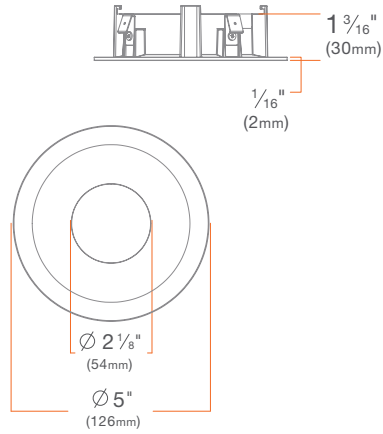

Beveled Pinhole Trim

M4TRBWH