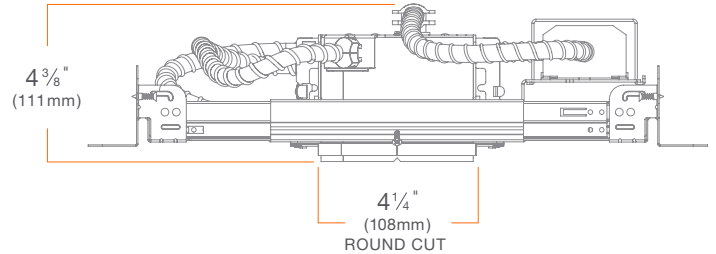

* Can be field cut to minimum 6" (152mm)

** Can be field cut to minimum 9" (229mm)

EcoSystem

- M4NCRSxxC (Standard)
- M4NCRFxxC (Fire Rated)

Emergency Lighting

- M4NCRSxxxEM (Standard)
- M4NCRFxxxEM (Fire Rated)