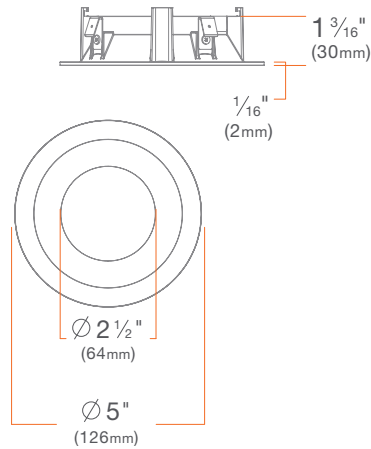

TRIMS

M Series

4" Round Trims

M4TR

SUMMARY

CONSTRUCTION: Die-cast aluminum

INSTALLATION: Twist & Lock

Beveled Trim

M4TRSWH

Square Conversion Trim

M4TRCWH

Hyperbolic Trim

M4TRHWH

Pinhole Trim

M4TRPWH

Beveled Pinhole Trim