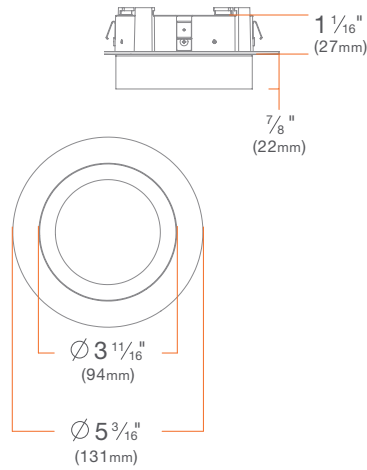

M4TRSWH

Square Conversion Trim

M4TRCWH

Hyperbolic Trim

M4TRHWH

Pinhole Trim

M4TRPWH

Beveled Pinhole Trim

M4TRBWH

Wall Wash Trim

M4TRLWH

Decorative Closed Trim

Frosted: **M4TRSWHDCF**

Clear, Frosted Inside: **M4TRSWHDCC**

Clear, Frosted Sides: **M4TRSWHDCCF**

Decorative Open Trim