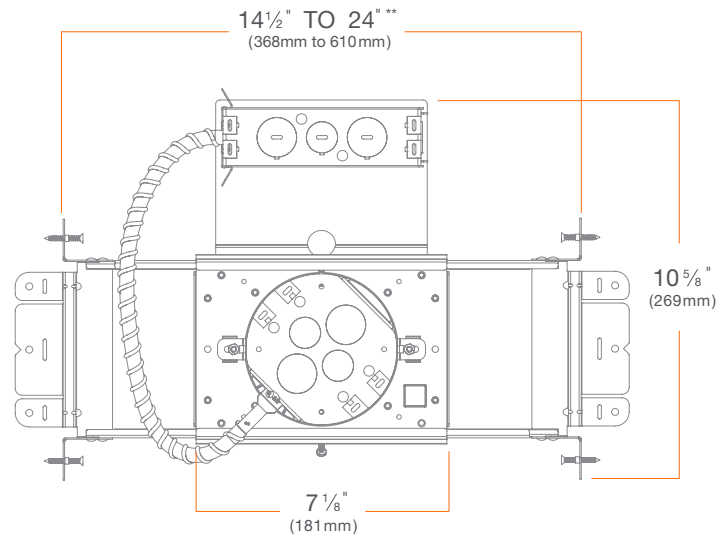

Low-Profile

- M4LTRS (Standard, TRIAC/ELV)
- M4LTRF (Fire Rated, TRIAC/ELV)
- M4LORS (Standard, 0-10V)
- M4LORF (Fire Rated, 0-10V)