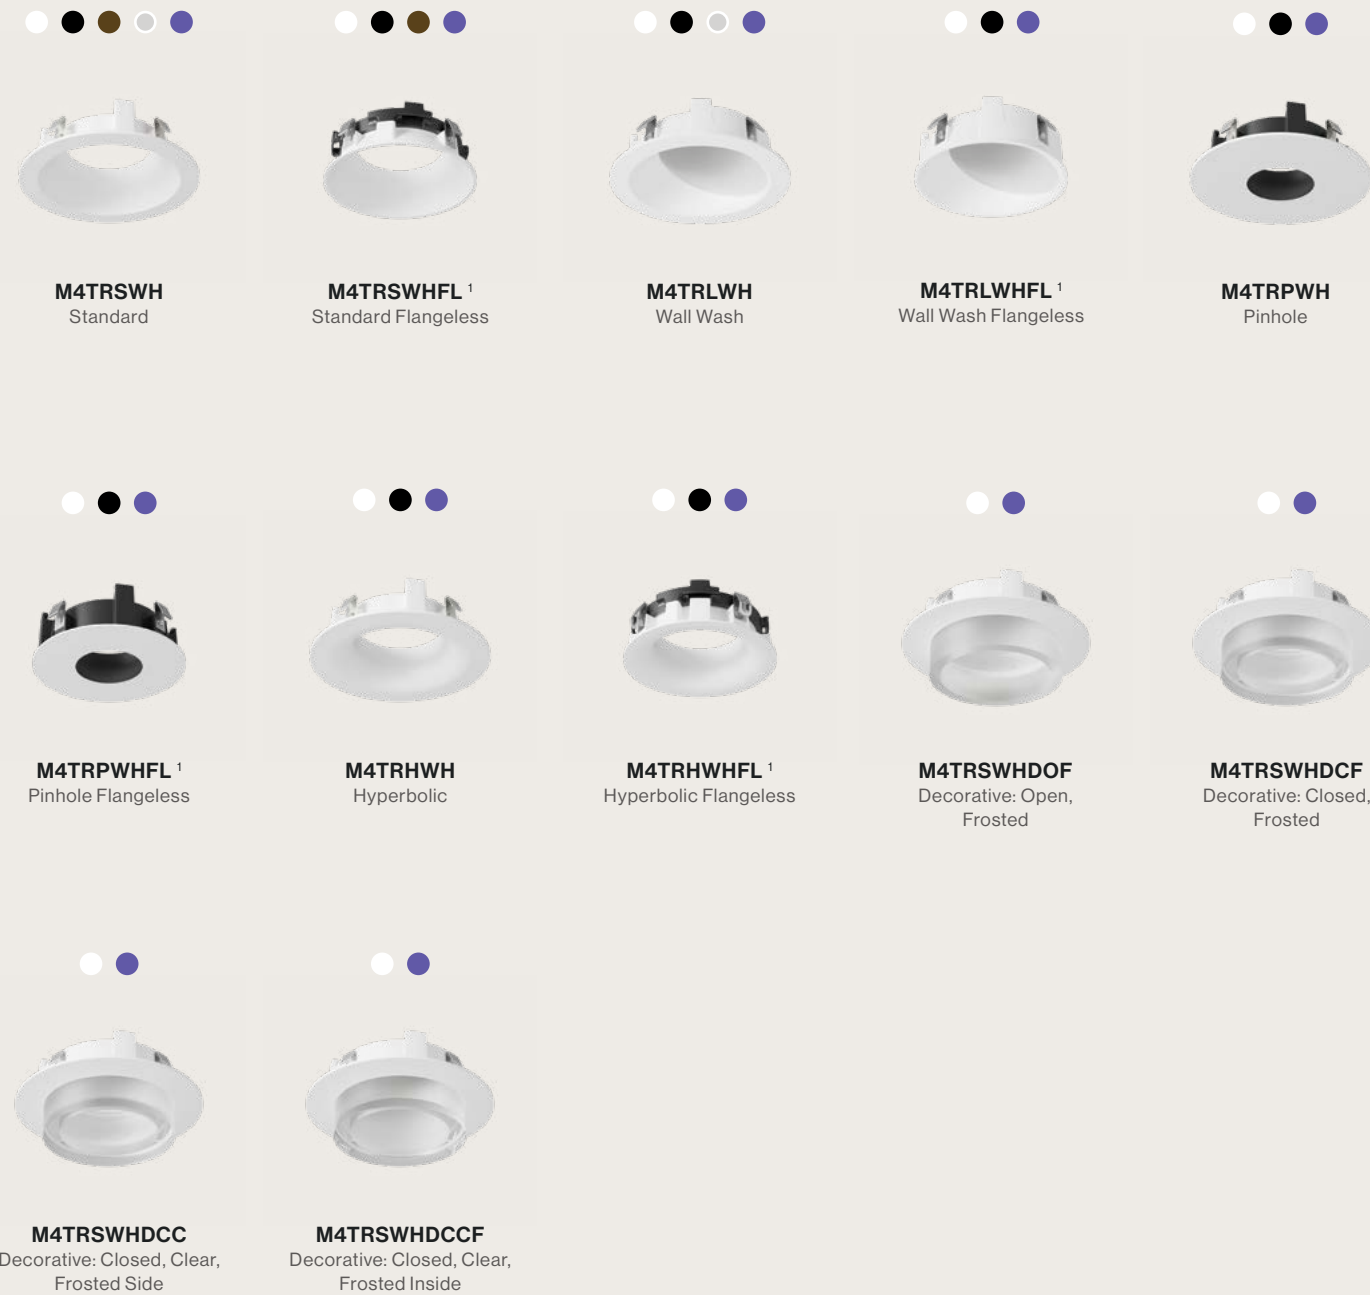

## Beam Spread

-  Narrow Spot (15°)
-  Spot (25°)
-  Flood (40°)
-  Wide Flood (60°)
-  General (90°+)
-  Linear Spread (40°x20°)
-  Soft Focus

Declare.

UL Listed for Wet Location

# Artafex 4 Downlight *Round*

FOR COMPLETE ORDERING INFORMATION PLEASE REFERENCE PRODUCT SPEC SHEETS

## Trims