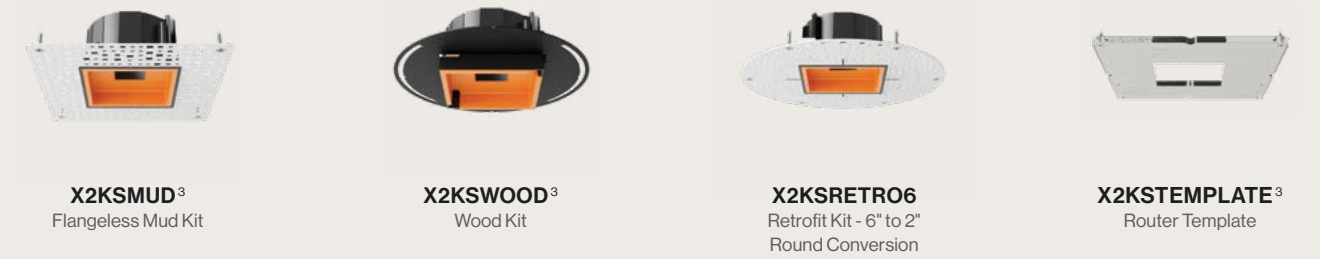

Accessories