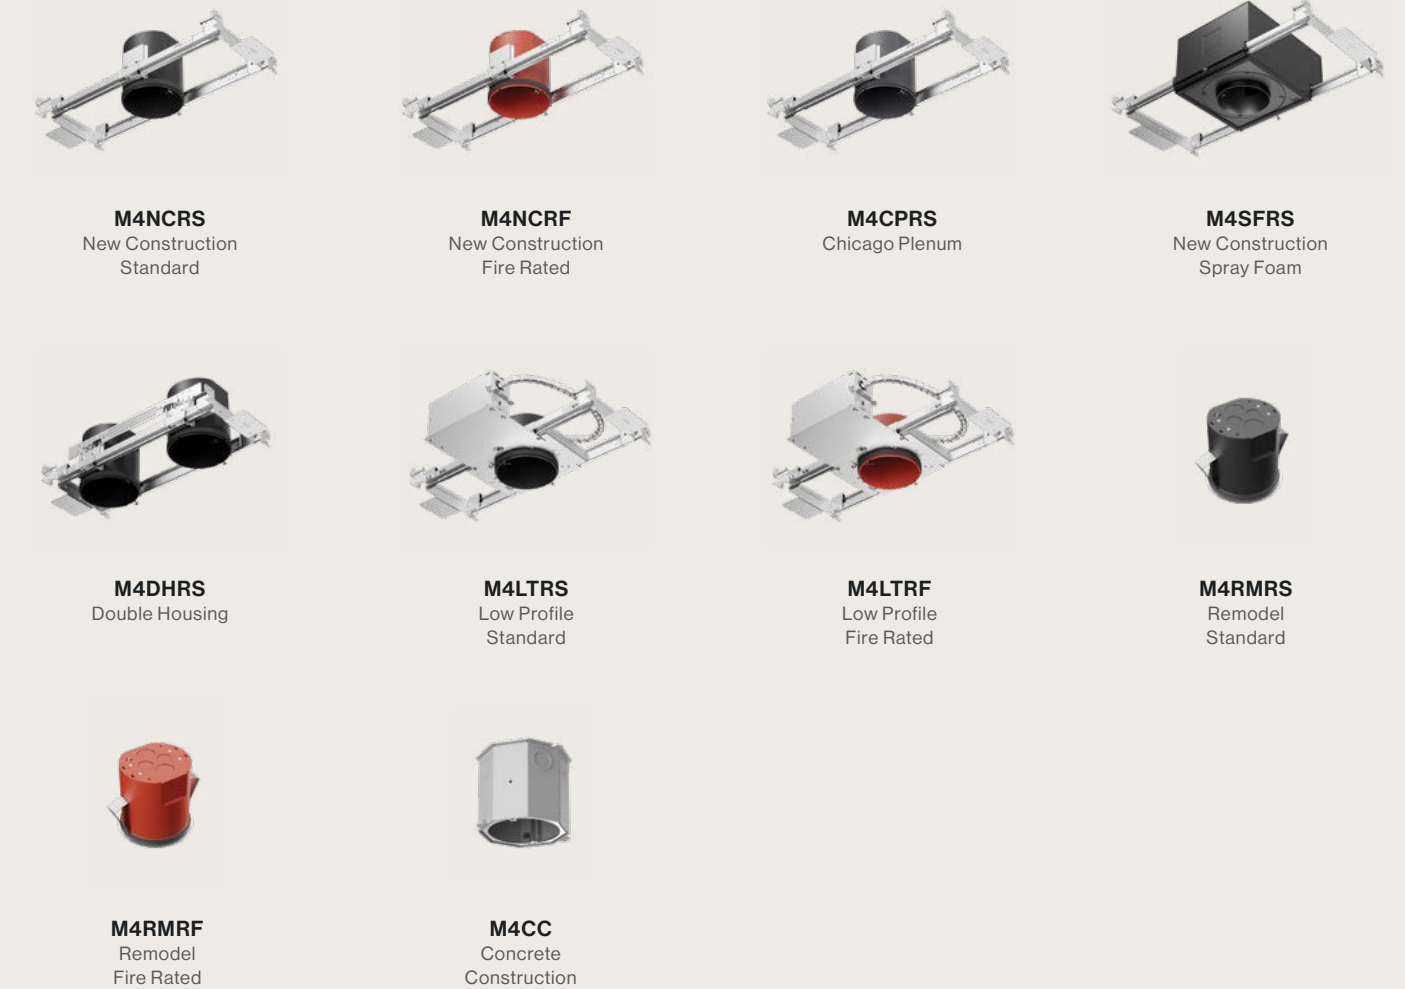

Artafex 4 Adjustable *Round*

FOR COMPLETE ORDERING INFORMATION PLEASE REFERENCE PRODUCT SPEC SHEETS

Trims

Housings

Accessories