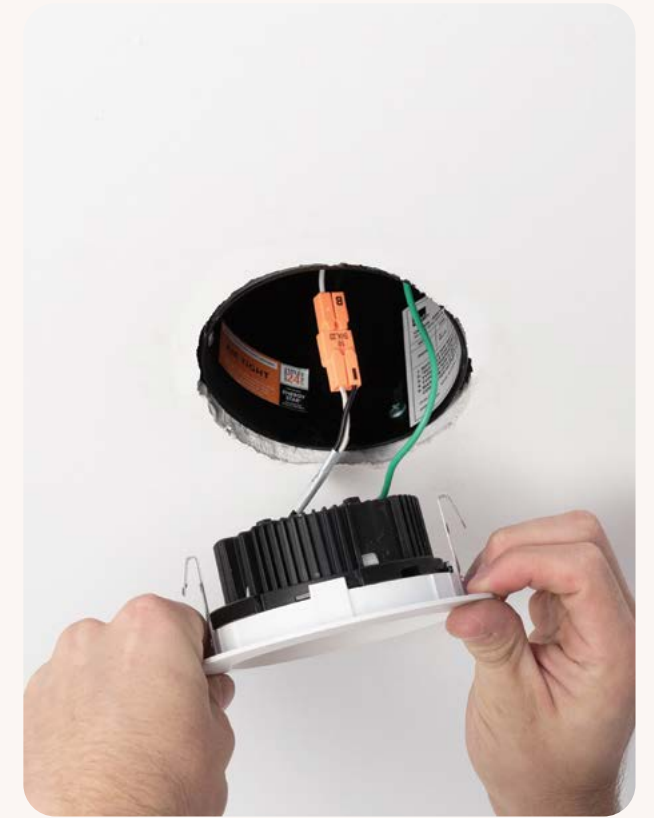

Distinct *craftsmanship*

Our **Artafex 4** trims stand out with exceptional materials and finish, setting a new standard in the category. From wall wash to hyperbolic to pinhole, our trim designs accommodate any aesthetic, and with DMF's convenient **Twist & Lock** system, installation is easy with no tools required.

Effortless *upgrade*

Retrofitting existing fixtures with DMF downlights is the quickest, most economical path to enhancing your space. Transform your existing fixture with new modules and **Retrofit Trims** in 6", 5", 4" apertures. Upgrading your lamp source with a retrofit solution offers you improved color representation, advanced optics, 1% dimming, warm dim options, and compatibility with home automation systems.

- WHITE
- BLACK
- BRONZE
- CLEAR DIFFUSE
- CUSTOM

Seamless *transformation*

Artafex **Retrofit Conversion Kits** offer a sophisticated solution for transforming existing 6" fixtures into 4" downlights, with a variety of trim options to choose from.