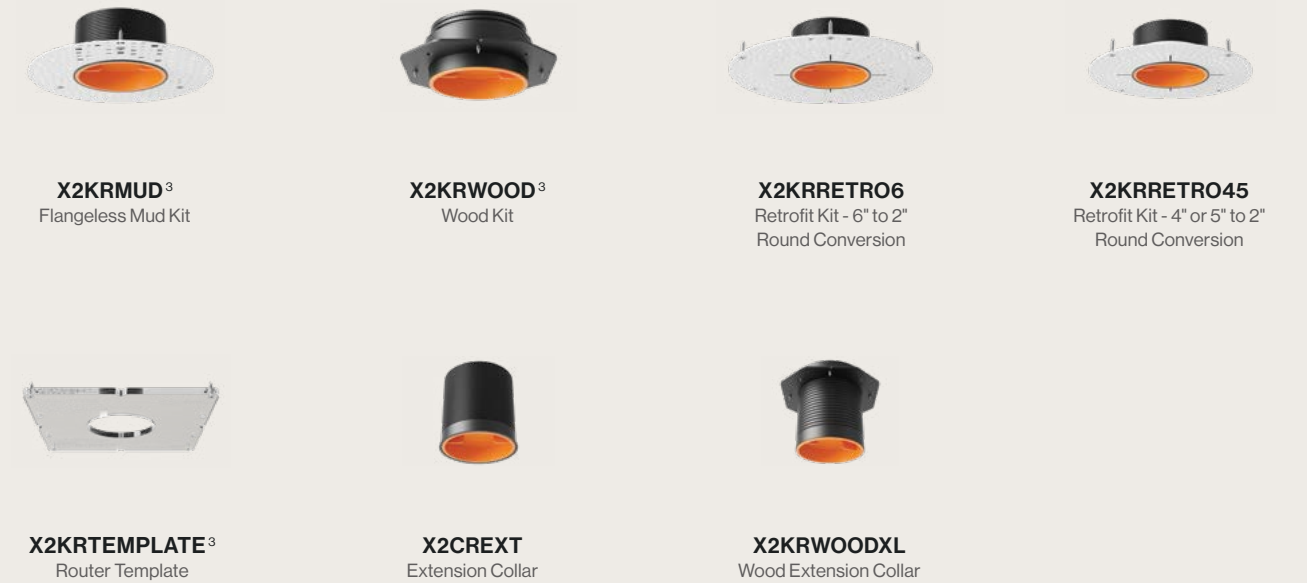

Accessories