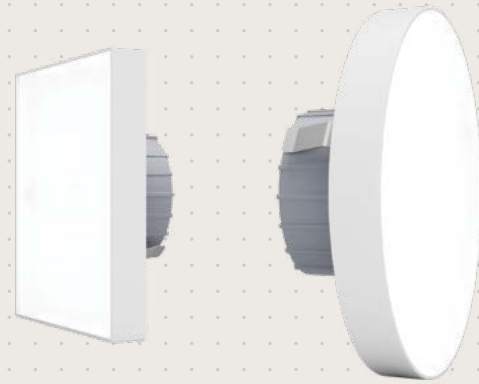

Surface Mount 4" Round & Square

Installation

Application
New Construction, Retrofit

Ceiling Material
Drywall, Millwork

Mount
Surface Mount

Finish

Shape
4" Round, 4" Square

Finish
White

Light Output & Distribution

Lumens (Power)
750lm (9.0W), 1000 lm (12.0W)

Color Quality
90+ CRI, < 3-step SDCM

Power & Controls

Input Voltage
120/277V for 0-10V only

Dimming
0-10V (1%)
TRIAC/ELV (5%) *120V only*

Color Temperature

2700K 3000K
3500K

Beam Spread

General
(90°+)