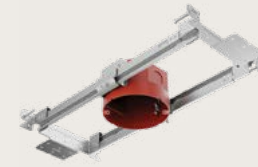

Surface Mount Installation

Housings

F4NC
New Construction
Fire Rated

Compatible Junction Boxes

JUNCTION BOX	MIN. DEPTH	MIN. VOLUME	THROUGH-WIRE RATING
4O Octagonal (metallic)	2 1/8 in	21.5 in³	6 (three in, three out) #12 AWG
3O Round (non-metallic)	2 3/4 in	18 in³	6 (three in, three out) #12 AWG
4O Round (non-metallic)	2 3/16 in	20 in³	6 (three in, three out) #12 AWG