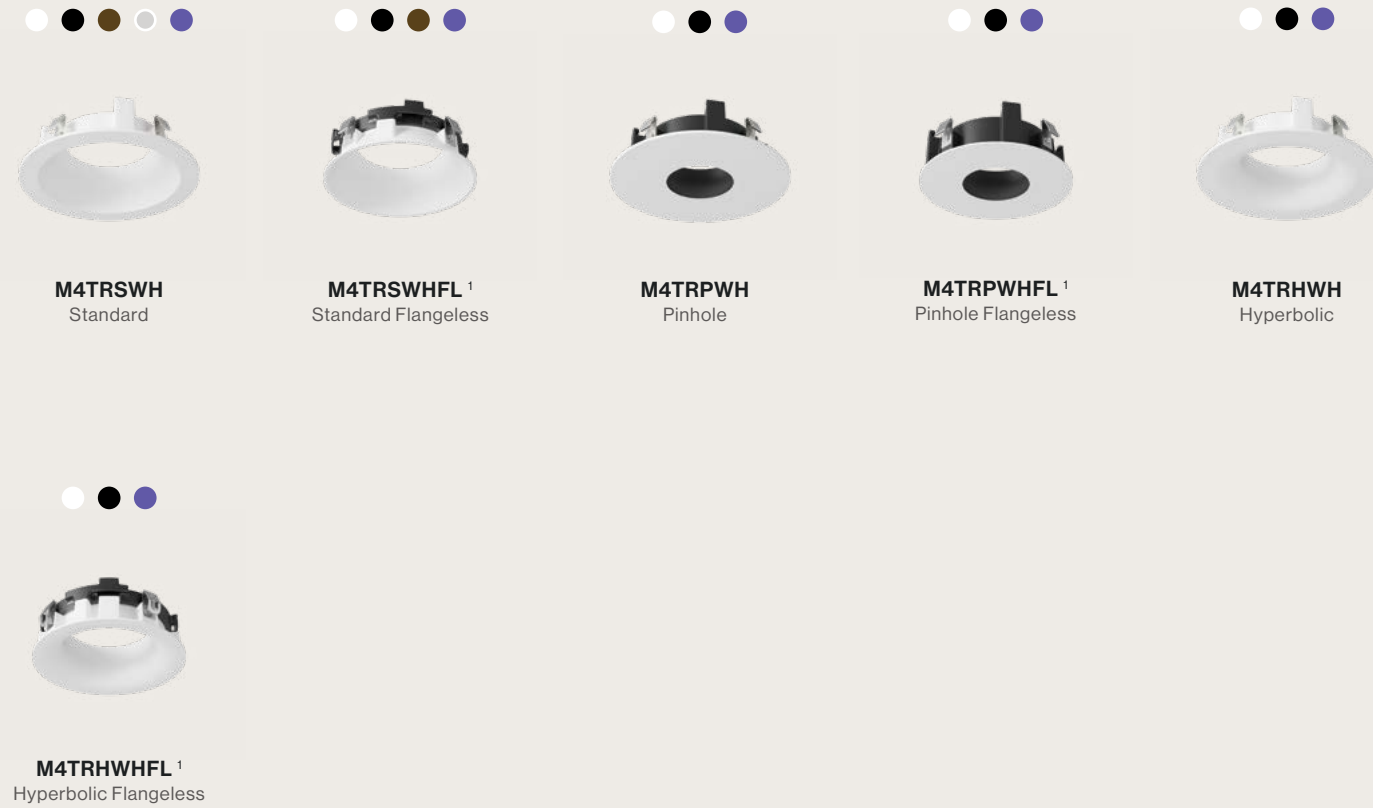

Artafex 4 Adjustable *Round*

FOR COMPLETE ORDERING INFORMATION PLEASE REFERENCE PRODUCT SPEC SHEETS

Trims