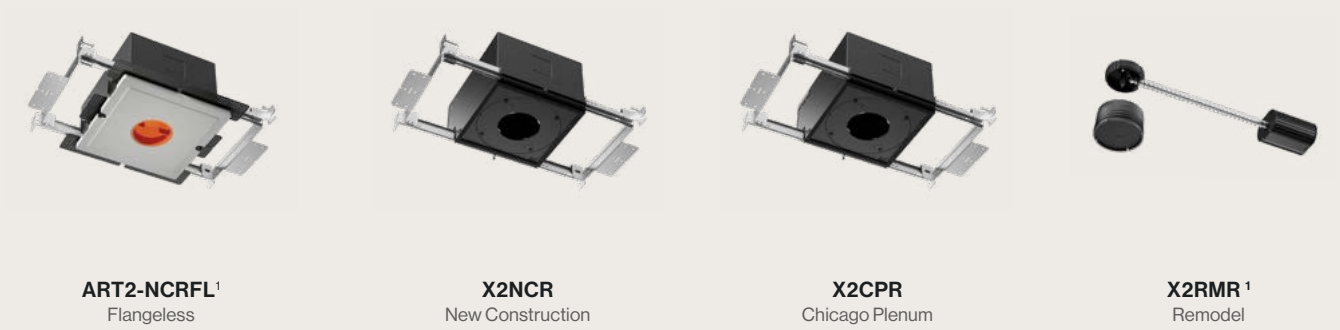

Artafex 2 Downlight *Round*

FOR COMPLETE ORDERING INFORMATION PLEASE REFERENCE PRODUCT SPEC SHEETS

Trims

Housings

Accessories