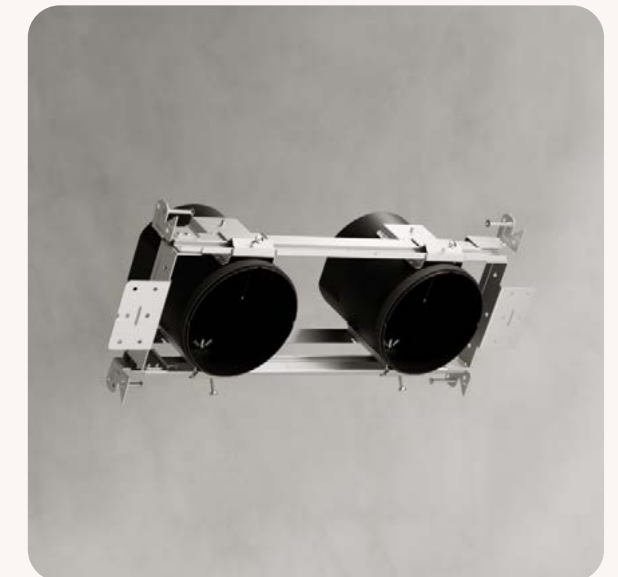

Flexible *housings*

Artafex 4 offers over a dozen varieties of M Series housings, ensuring maximum flexibility for any project. This diverse selection allows for seamless integration into a wide range of architectural styles and use-cases. The latest addition, **Spray Foam Housing**, is specifically designed to meet the stringent standards of UL 1598 and current NFPA regulations.