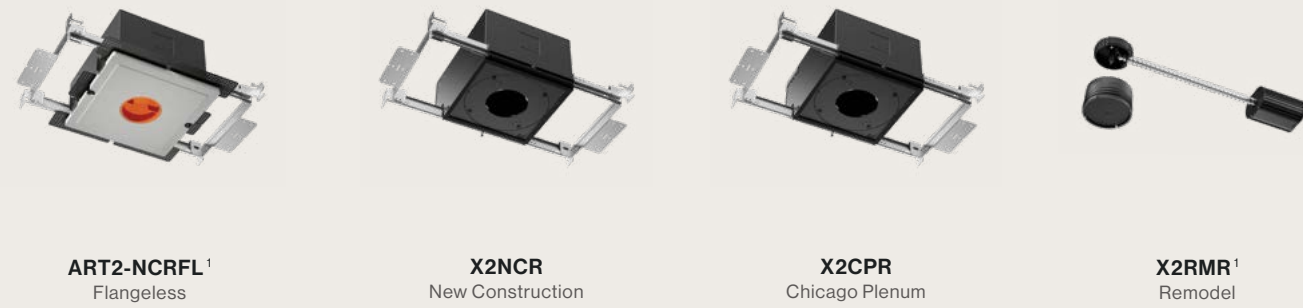

Artafex 2 Adjustable *Round*

Trims

Housings

Accessories

Artafex 2 Adjustable *Square*

Trims

Housings

Accessories