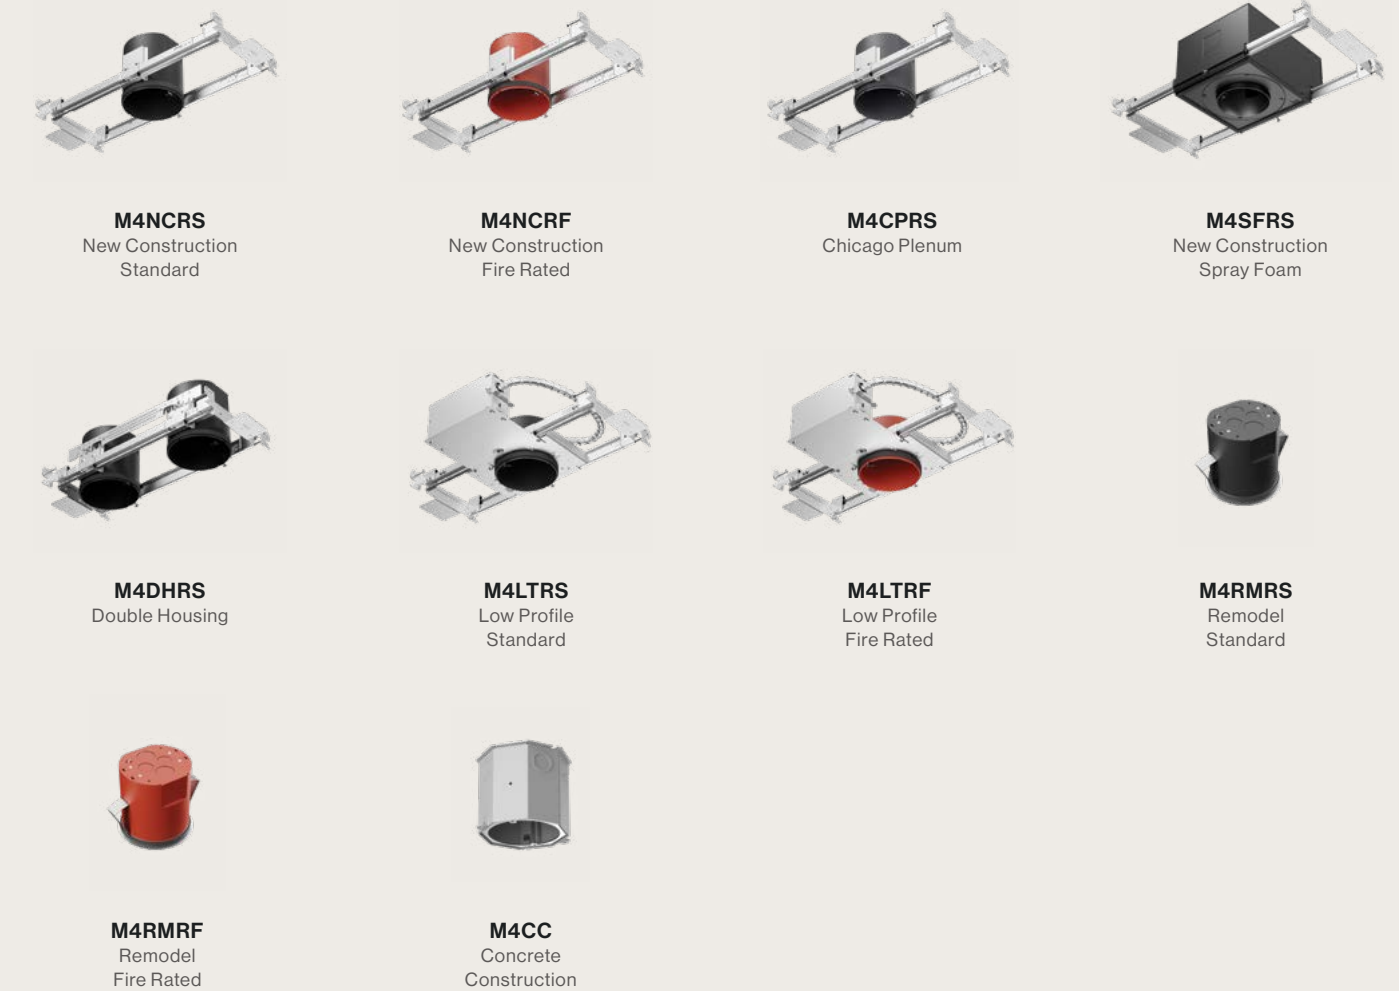

Artafex 4 Downlight *Round*

FOR COMPLETE ORDERING INFORMATION PLEASE REFERENCE PRODUCT SPEC SHEETS

Trims

Housings

Accessories