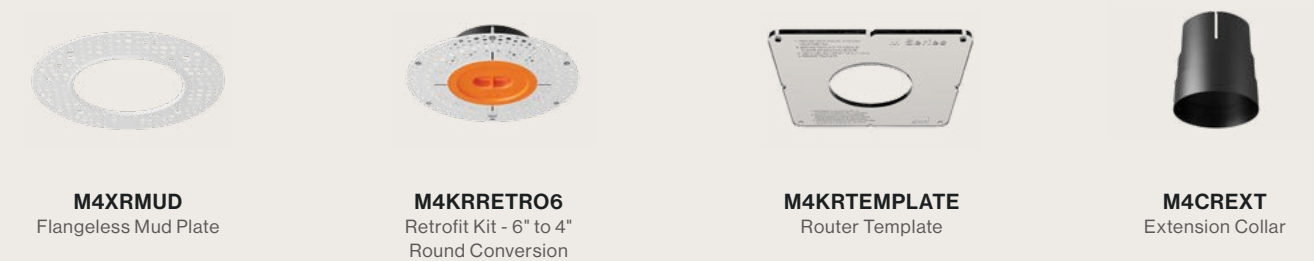

Accessories