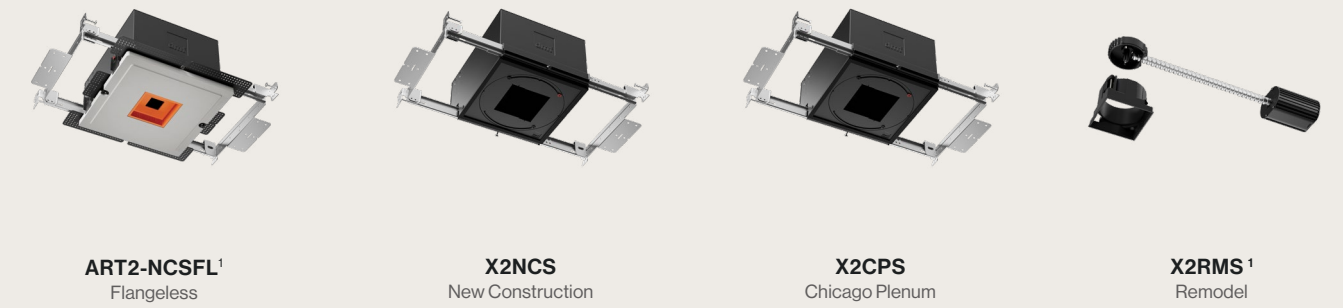

Artafex 2 Adjustable *Round*

Trims

Housings

Accessories

Artafex 2 Adjustable *Square*

Trims

Housings

Accessories