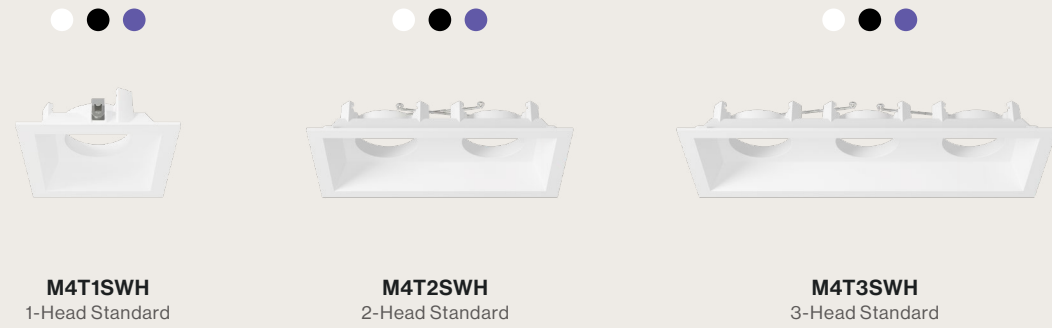

Color Quality
True Spectrum®

Specialty Lens
Hexcell Louver

Color Temperature

- 2700K ● 3000K
- 3500K ● 4000K
- Warm Dim (3000K-1800K)
- Tunable White (4000K-1800K)

Trims

Shape
Square, Rectangular

Style
Standard, Flangeless

Finish
White, Black, Custom Color

Power & Controls

Input Voltage
120/277V

Dimming
PhaseX (0.1%), DALI-2 (0.1%)
TRIAC/ELV (1%) 120V only

Beam Spread

- ▲ Narrow Spot (15°)
- ▲ Spot (25°)
- ▲ Flood (40°)
- ▲ Linear Spread (60°x30°)
- △ Soft Focus

Multiples Multi-Head Adjustable

FOR COMPLETE ORDERING INFORMATION PLEASE REFERENCE PRODUCT SPEC SHEETS

Trims

M4T1SWH
1-Head Standard

M4T2SWH
2-Head Standard

M4T3SWH
3-Head Standard

M4T1SWHFL¹
1-Head Flangeless