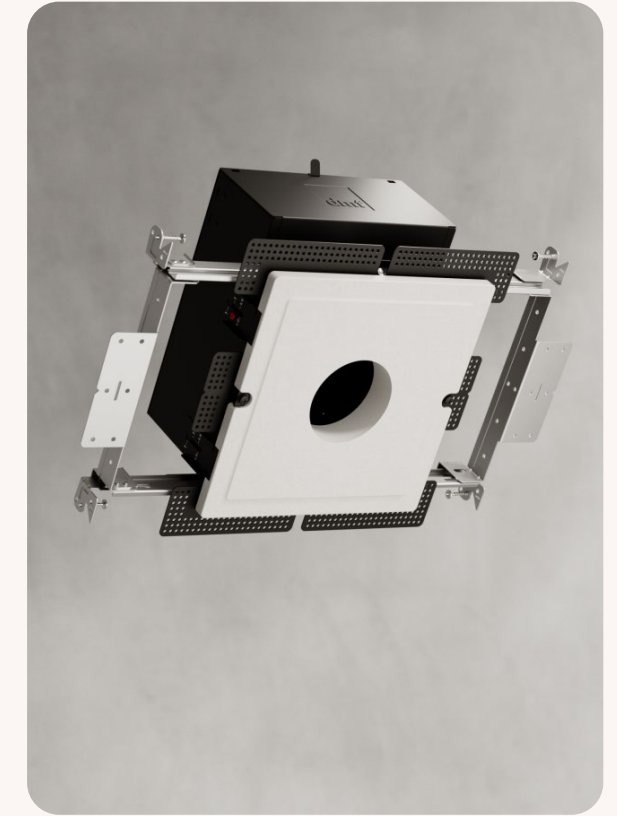

Universal *housing*

Artafex 2 versatile X Series housings accommodate both fixed and adjustable modules. Its innovative pull-down latch simplifies serviceability, providing easy access to the splice and driver from below the ceiling. The latest addition to Artafex 2, a dedicated **Flangeless Housing**, can be installed using conventional drywall taping techniques to achieve a Level 5 finish.