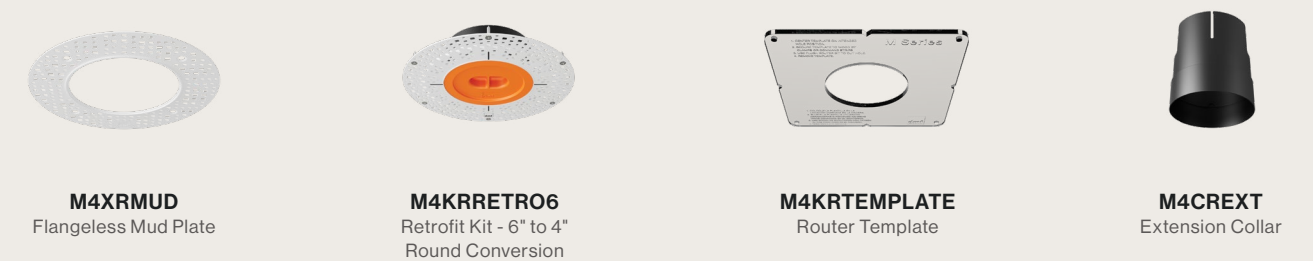

Accessories