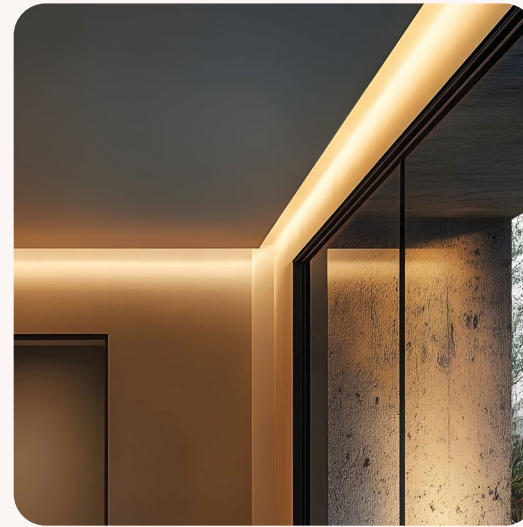

Artafex

Linear

A new approach *to linear lighting*

Our newest home illumination solution for custom integrators, designed to provide a premium-performance, easy-to-install alternative to traditional linear. Designed for custom integrators, it brings DMF's hallmark modularity and flexibility to linear lighting. Seamlessly integrating into architectural features, it suits ambient, accent, and task lighting applications. Magnetic connectors ensure quick, solder-free installation.