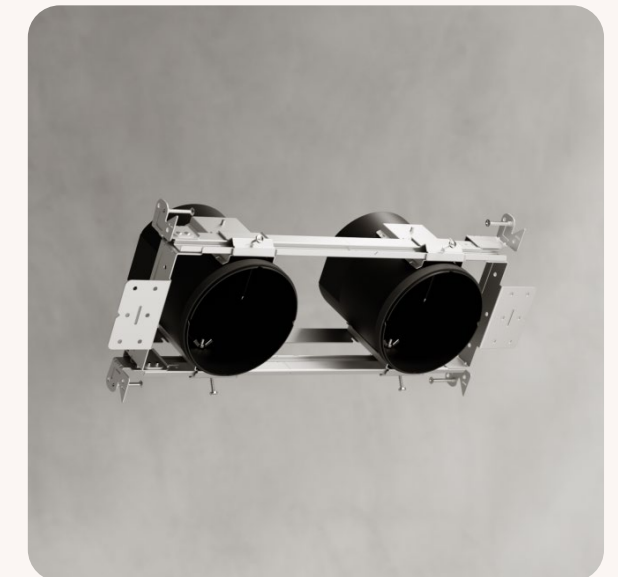

Flexible *housings*

Artafex 4 offers over a dozen varieties of M Series housings, ensuring maximum flexibility for any project. This diverse selection allows for seamless integration into a wide range of architectural styles and use-cases. The latest addition, **Spray Foam Housing**, is specifically designed to meet the stringent standards of UL 1598 and current NFPA regulations.