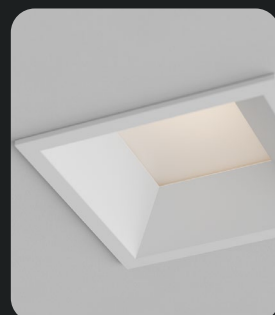

WHITE

BLACK

BRONZE

CLEAR DIFFUSE

CUSTOM