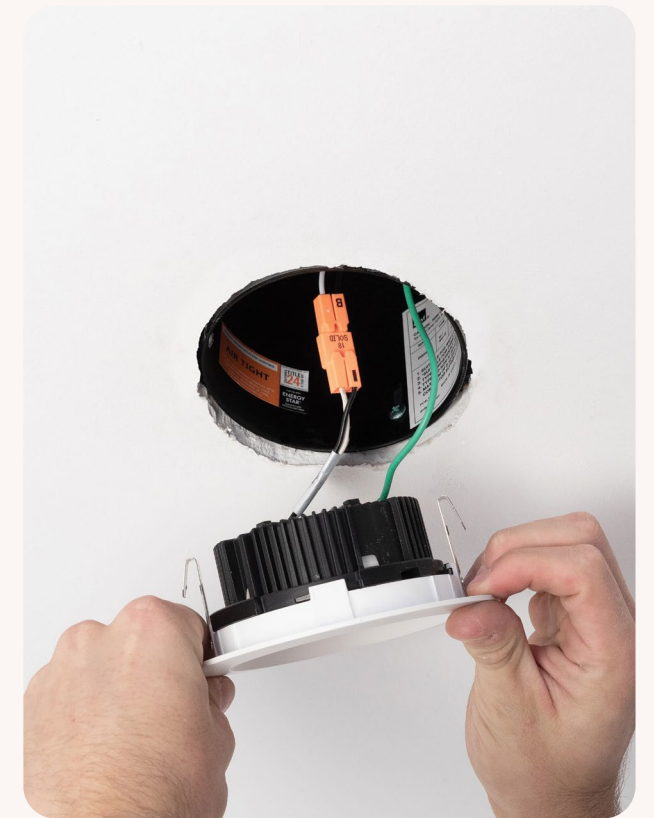

Distinct *craftsmanship*

Our **Artafex 4** trims stand out with exceptional materials and finish, setting a new standard in the category. From wall wash to hyperbolic to pinhole, our trim designs accommodate any aesthetic, and with DMF's convenient **Twist & Lock** system, installation is easy with no tools required.

Effortless *upgrade*

Retrofitting existing fixtures with DMF downlights is the quickest, most economical path to enhancing your space. Transform your existing fixture with new modules and **Retrofit Trims** in 6", 5", 4" apertures. Upgrading your lamp source with a retrofit solution offers you improved color representation, advanced optics, 1% dimming, warm dim options, and compatibility with home automation systems.

WHITE

BLACK

BRONZE

CLEAR DIFFUSE

CUSTOM

Seamless *transformation*

Artafex **Retrofit Conversion Kits** offer a sophisticated solution for transforming existing 6" fixtures into 4" downlights, with a variety of trim options to choose from.