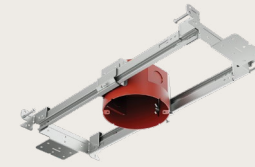

Surface Mount Installation

Housings

F4NC
New Construction
Fire Rated

Compatible Junction Boxes

JUNCTION BOX	MIN. DEPTH	MIN. VOLUME	THROUGH-WIRE RATING
4O Octagonal (metallic)	2 1/8 in	21.5 in³	6 (three in, three out) #12 AWG
3O Round (non-metallic)	2 3/4 in	18 in³	6 (three in, three out) #12 AWG
4O Round (non-metallic)	2 3/16 in	20 in³	6 (three in, three out) #12 AWG