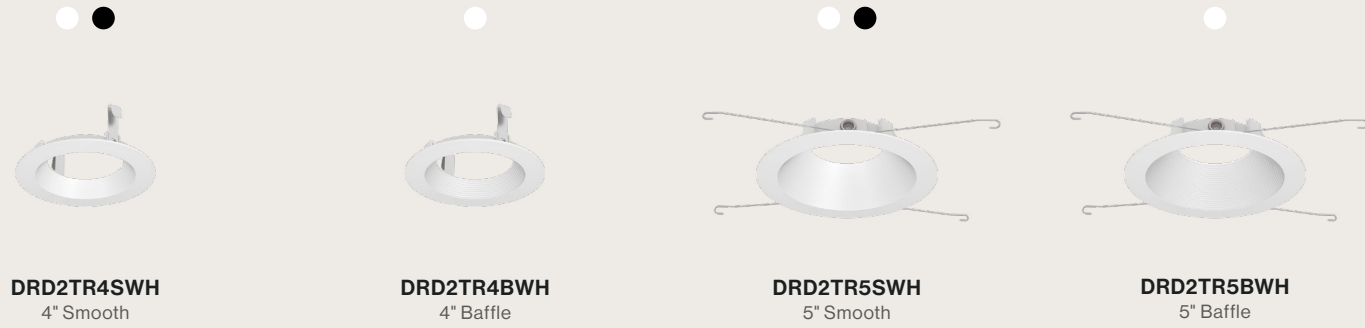

Classic Retrofit Trims

Trims