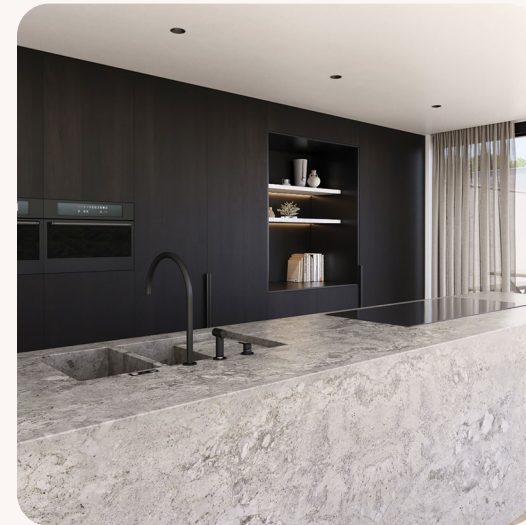

True Spectrum®

Exceptional ability *to display colors*

The culmination of studying 99 variations of color to create light engines that are exceptional in their ability to effectively display colors as they appear under natural light. Artafex modules feature **True Spectrum®** high CRI LED technology.