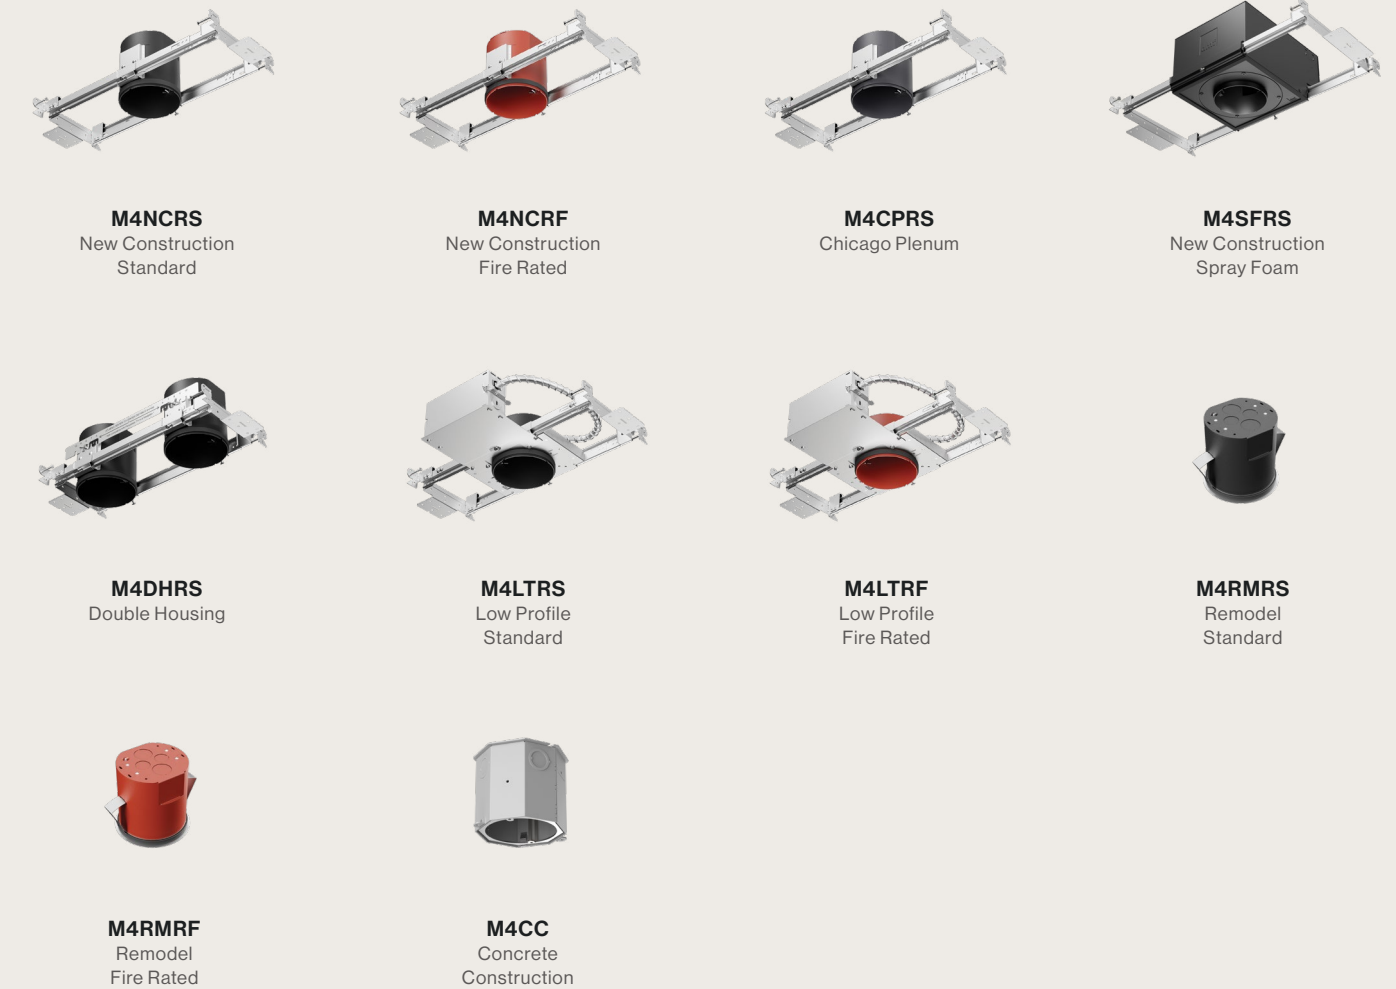

Beam Spread

- ▲ Narrow Spot (15°) ▲ Spot (25°)
- ▲ Flood (40°) ▲ Linear Spread (60°x30°)
- ▲ Soft Focus

Declare.

UL Listed for Damp Location

Artafex 4 Adjustable *Round*

FOR COMPLETE ORDERING INFORMATION PLEASE REFERENCE PRODUCT SPEC SHEETS

Trims

Housings

Accessories

Artafex 4 Adjustable *Square*

FOR COMPLETE ORDERING INFORMATION PLEASE REFERENCE PRODUCT SPEC SHEETS

Trims

Housings

Accessories

Classic Retrofit Trims

Trims

Accessories

Surface Mount Housing

Trims

Housings

Multiples Multi-Head Adjustable

Highlight multiple focal points