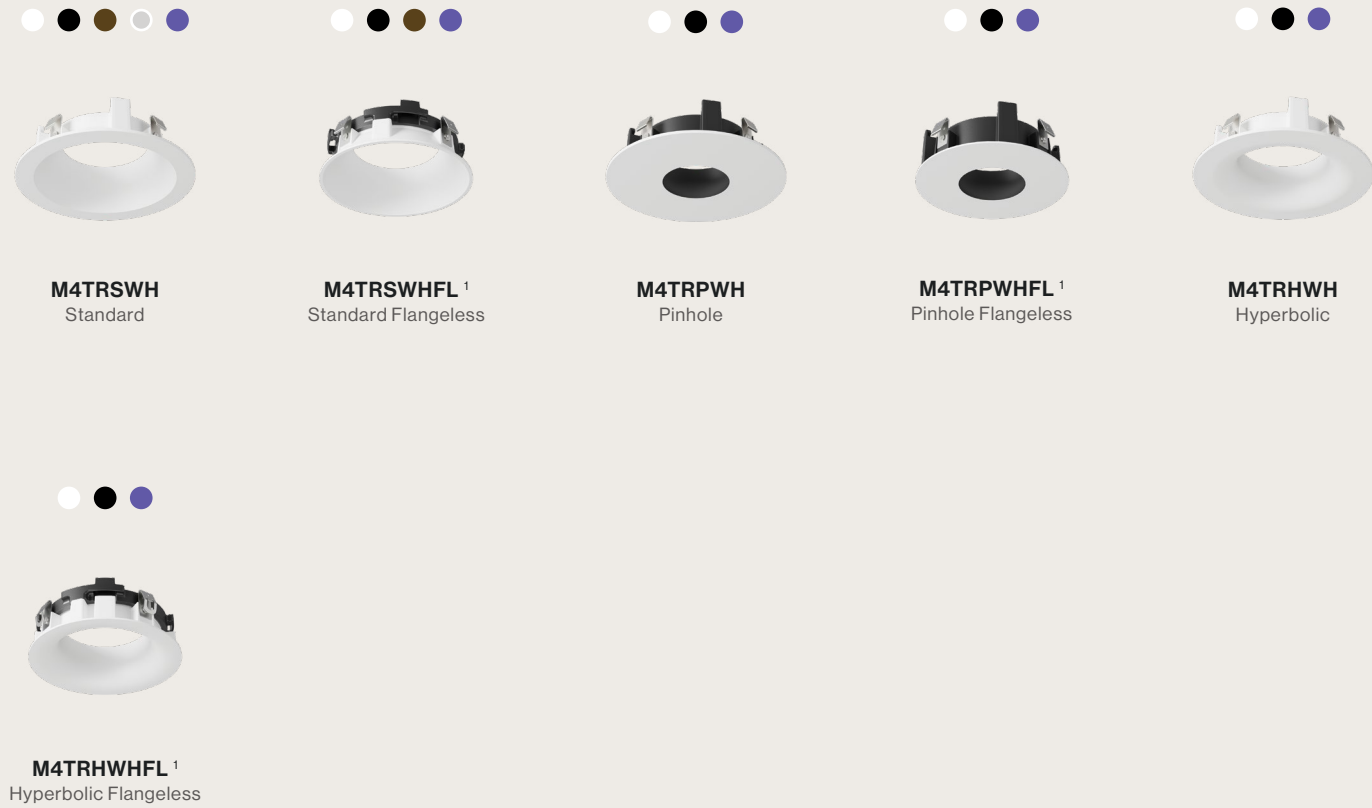

Finish
White, Black, Bronze, Clear Diffuse,
Custom Color

Light Output & Distribution

Module
Adjustable: 360° directional aim, 45° tilt

Lumens (Power)
750 lm (9.5W), 1000 lm (12.5W)

Color Quality
True Spectrum®

Specialty Lens
Hexcell Louver

Power & Controls

Input Voltage
120/277V

Dimming
PhaseX (0.1%), DALI-2 (0.1%)
TRIAC/ELV (1%) *120V only*

Color Temperature

- 2700K ● 3000K
- 3500K ● 4000K
- Warm Dim (3000K-1800K)
- Tunable White (4000K-1800K)

Beam Spread

- ▲ Narrow Spot (15°) ▲ Spot (25°)
- ▲ Flood (40°) ▲ Linear Spread (60°x30°)
- ▲ Soft Focus

Declare.

UL Listed for Damp Location

Artafex 4 Adjustable *Round*

FOR COMPLETE ORDERING INFORMATION PLEASE REFERENCE PRODUCT SPEC SHEETS

Trims

Housings

Accessories

Artafex 4 Adjustable *Square*

FOR COMPLETE ORDERING INFORMATION PLEASE REFERENCE PRODUCT SPEC SHEETS

Trims

Housings

Accessories