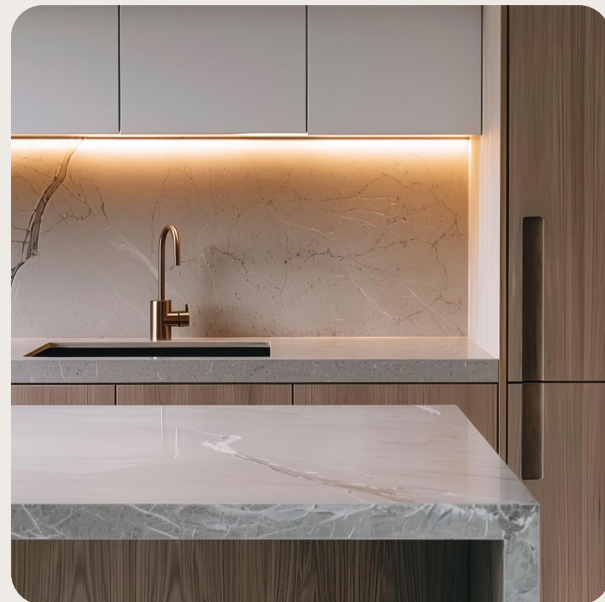

Curated color *and dimming*

192 high-efficacy LEDs per foot deliver perfect blending and color that integrates seamlessly with our downlight products.

Easy installation *and serviceability*

Simple magnetic connections with no soldering required. A modular design allows you to service just one component, not the entire run.