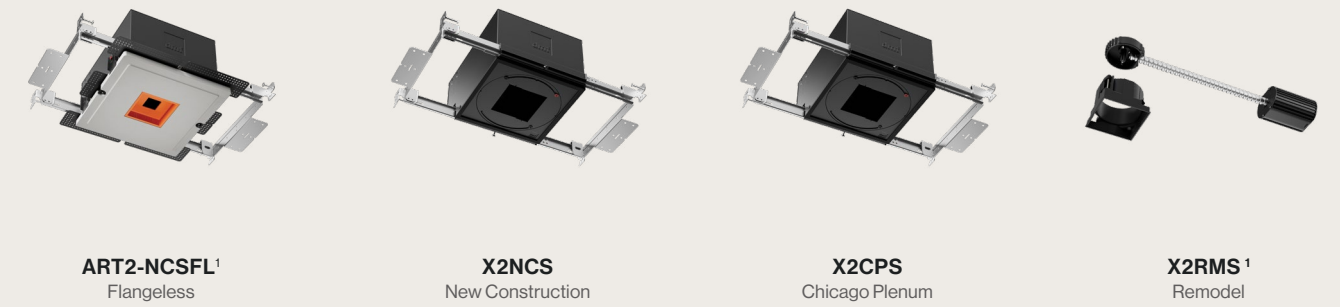

Artafex 2 Downlight *Square*

FOR COMPLETE ORDERING INFORMATION PLEASE REFERENCE PRODUCT SPEC SHEETS

Trims

Housings

Accessories