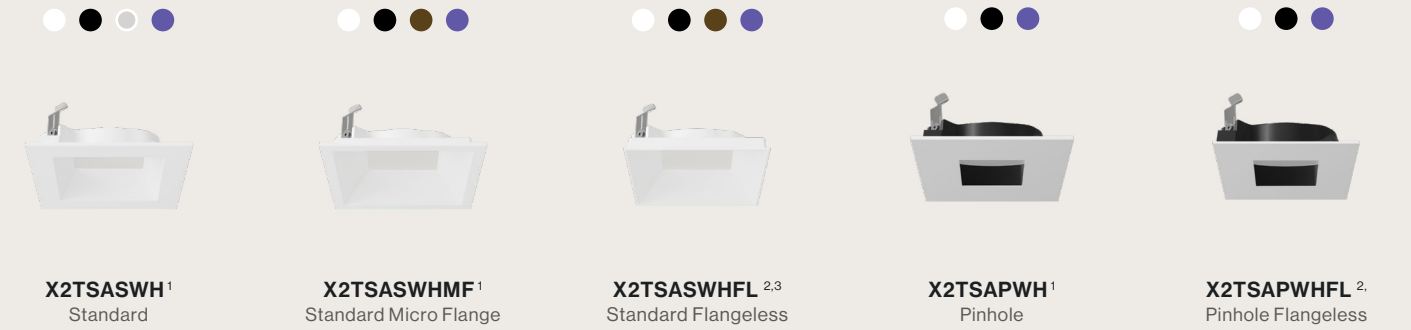

Declare.

UL Listed for Damp Location

Artafex 2 Adjustable *Round*

Trims

Housings

Accessories

Artafex 2 Adjustable *Square*

Trims