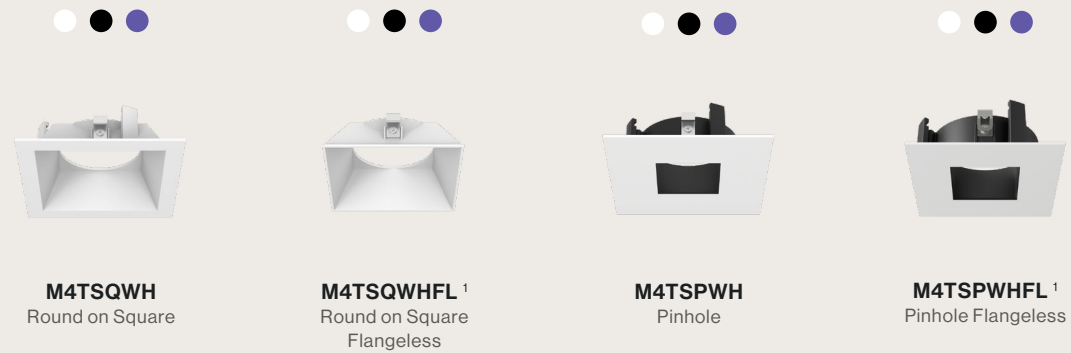

Trims

Housings

Accessories

Artafex 4 Adjustable *Square*

FOR COMPLETE ORDERING INFORMATION PLEASE REFERENCE PRODUCT SPEC SHEETS

Trims

Housings

Accessories

Classic Retrofit Trims

Trims

Accessories

Surface Mount Housing

Trims

Housings

Multiples Multi-Head Adjustable

Highlight multiple focal points