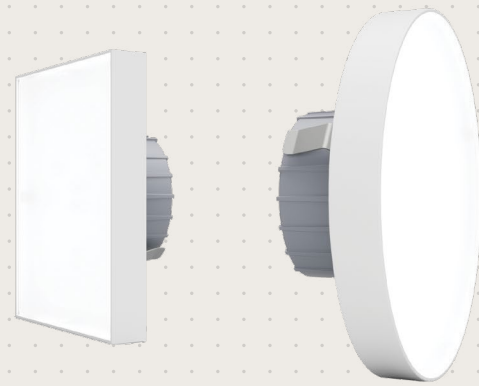

Surface Mount 4" Round & Square

Installation

Application
New Construction, Retrofit

Ceiling Material
Drywall, Millwork

Mount
Surface Mount

Finish

Shape
4" Round, 4" Square

Finish
White

Light Output & Distribution

Lumens (Power)
750lm (9.0W), 1000 lm (12.0W)

Color Quality
90+ CRI, < 3-step SDCM

Power & Controls

Input Voltage
120/277V for 0-10V only

Dimming
0-10V (1%)
TRIAC/ELV (5%) *120V only*

Color Temperature

2700K 3000K
3500K

Beam Spread

General
(90°+)