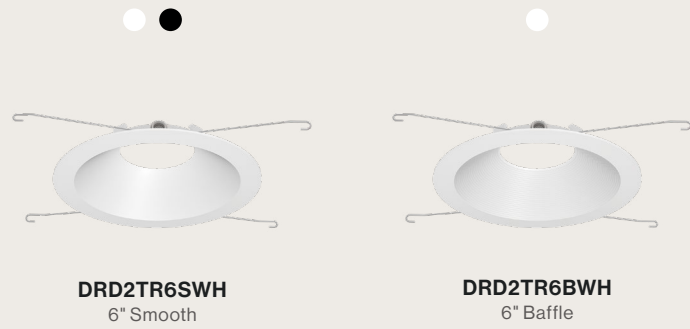

Classic Retrofit Trims

Trims