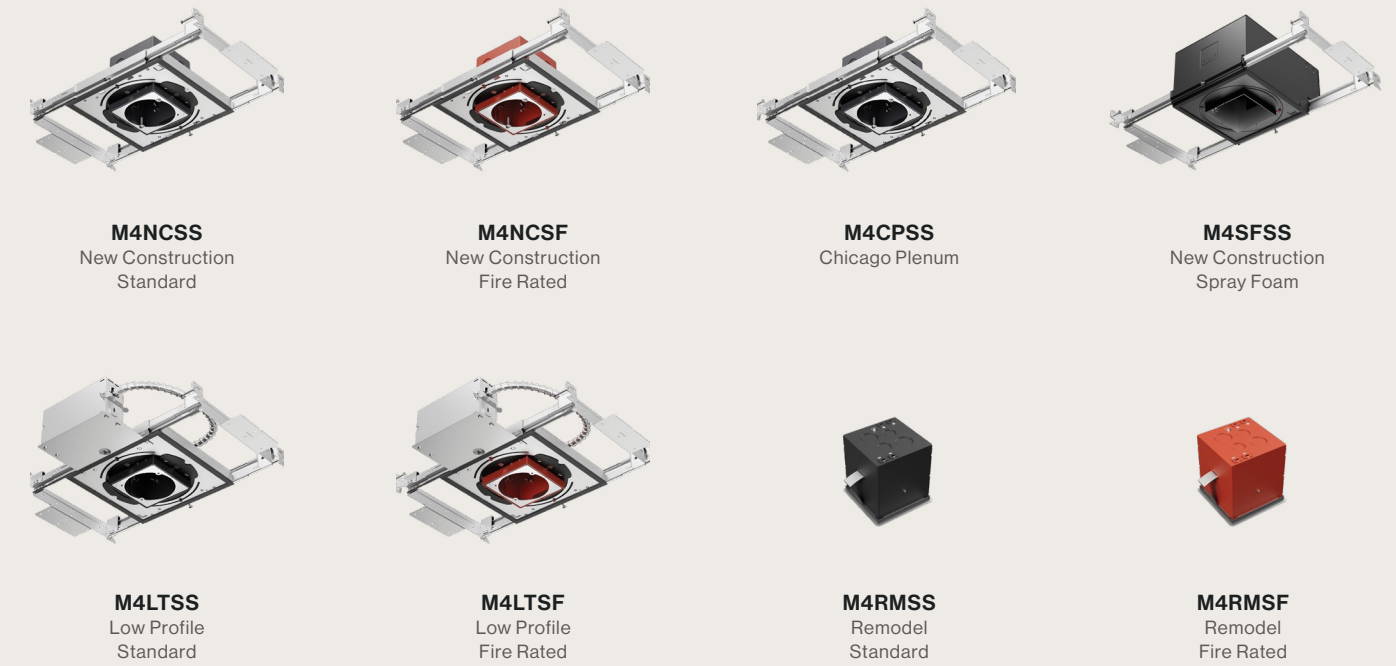

Beam Spread

- ▲ Narrow Spot (15°) ▲ Spot (25°)
- ▲ Flood (40°) ▲ Linear Spread (60°x30°)
- ▲ Soft Focus

Declare.

UL Listed for Damp Location

Artafex 4 Adjustable *Round*

FOR COMPLETE ORDERING INFORMATION PLEASE REFERENCE PRODUCT SPEC SHEETS

Trims

Housings

Accessories

Artafex 4 Adjustable *Square*

FOR COMPLETE ORDERING INFORMATION PLEASE REFERENCE PRODUCT SPEC SHEETS

Trims

Housings

Accessories

Classic Retrofit Trims

Trims

Accessories

Surface Mount Housing

Trims

Housings

Multiples Multi-Head Adjustable

Highlight multiple focal points

These rectangular multiple options are based around our **Artafex 4** adjustable modules and maintain clean lines in the ceiling while providing maximum light output. Multi-directional adjustments with 360° directional aim and 45° tilt precisely highlights focal points throughout the interior. Featuring architectural trims that allow for up to 3 openings in one seamless piece.