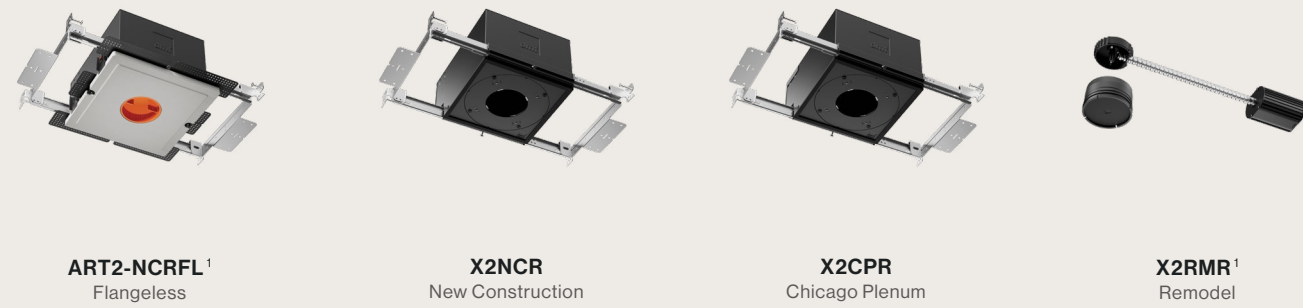

Declare.

UL Listed for Damp Location

Artafex 2 Adjustable *Round*

Trims

Housings

Accessories

Artafex 2 Adjustable *Square*

Trims