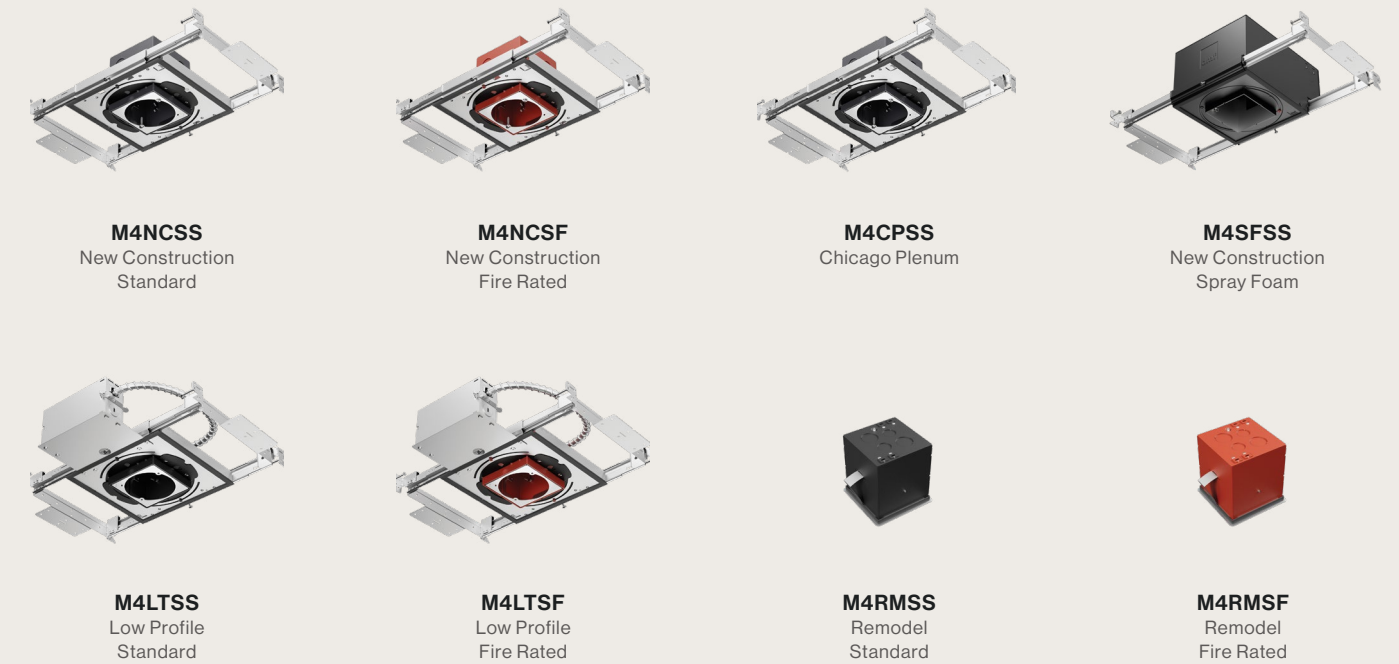

Beam Spread

-  Narrow Spot (15°)
-  Spot (25°)
-  Flood (40°)
-  Wide Flood (60°)
-  General (90°+)
-  Linear Spread (40°x20°)
-  Soft Focus

UL Listed for Wet Location

Artafex 4 Downlight *Round*

FOR COMPLETE ORDERING INFORMATION PLEASE REFERENCE PRODUCT SPEC SHEETS

Trims

Housings

Accessories

Artafex 4 Downlight *Square*

FOR COMPLETE ORDERING INFORMATION PLEASE REFERENCE PRODUCT SPEC SHEETS

Trims

Housings

Accessories

Artafex 4 Adjustable

Installation

Aperture
4"

Ceiling Thickness
New Construction: 1/2" up to 1 3/4"
Remodel: 5/8" up to 1 1/4"
Retrofit

Ceiling Material
Drywall, Millwork

Trims

Shape
Round, Square

Style
Standard, Flangeless, Wall Wash, Pinhole,
Hyperbolic, Decorative

Finish
White, Black, Bronze, Clear Diffuse,
Custom Color

Light Output & Distribution

Module
Adjustable: 360° directional aim, 45° tilt

Lumens (Power)
750 lm (9.5W), 1000 lm (12.5W)

Color Quality
True Spectrum®