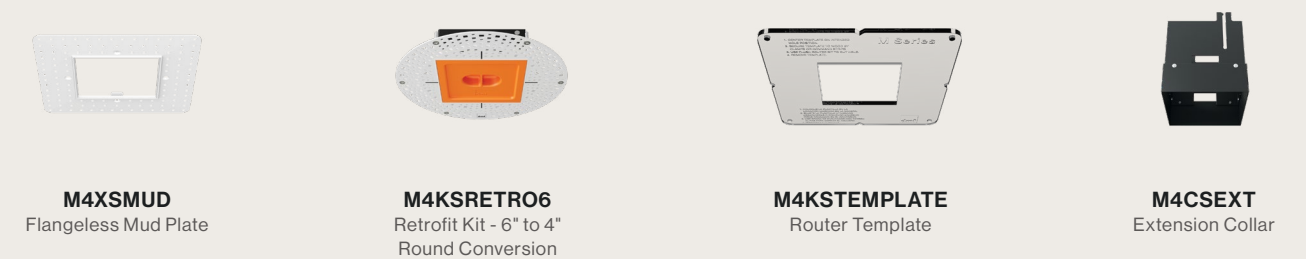

Trims

Housings

Accessories

Artafex 4 Adjustable *Square*

FOR COMPLETE ORDERING INFORMATION PLEASE REFERENCE PRODUCT SPEC SHEETS

Trims

Housings

Accessories

Classic Retrofit Trims

Trims

Accessories

Surface Mount Housing

Trims

Housings

Multiples Multi-Head Adjustable

Highlight multiple focal points