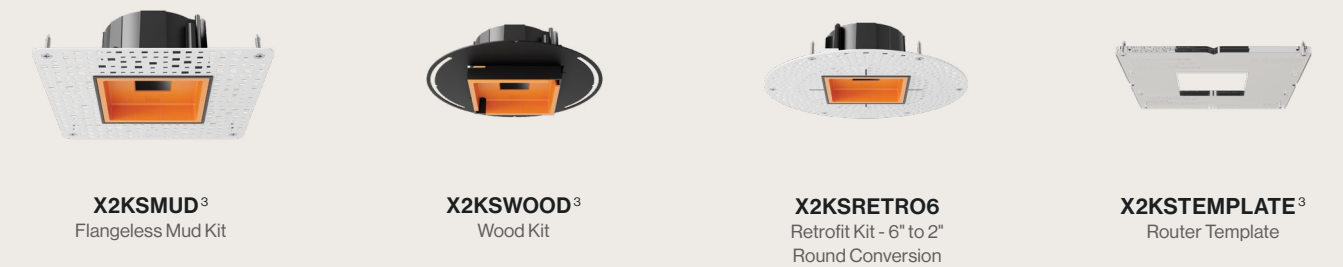

Accessories