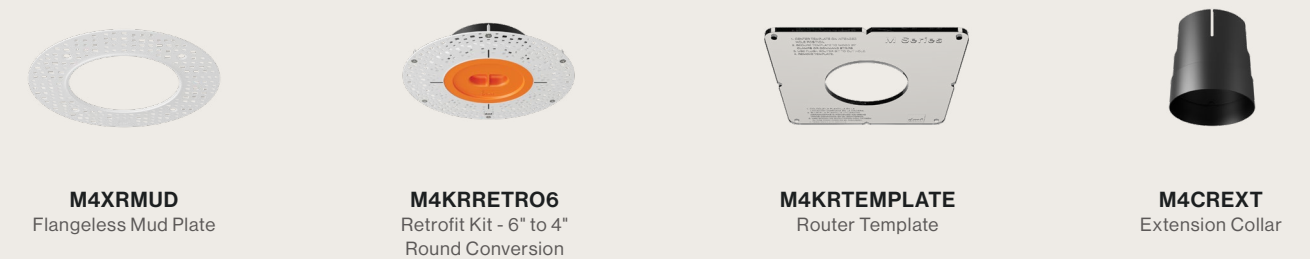

Accessories