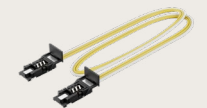

ART05L-J2405
Linear 24" Jumper (5-Pack)