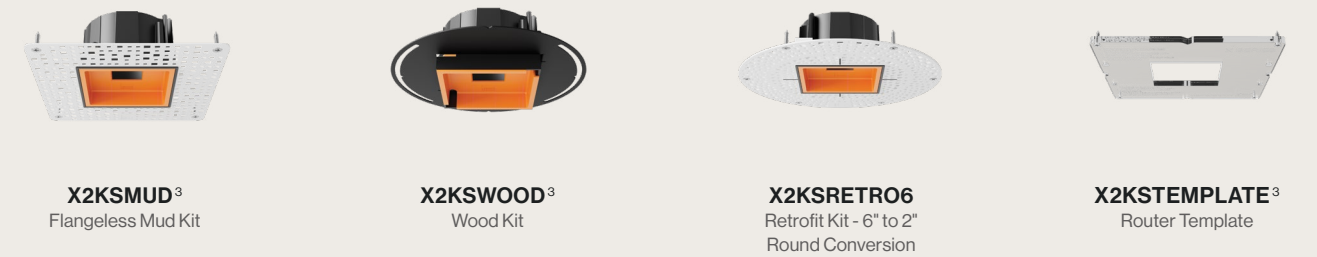

FOR COMPLETE ORDERING INFORMATION PLEASE REFERENCE PRODUCT SPEC SHEETS

Trims

Housings

Accessories

Artafex 2 Adjustable

Installation

Aperture
2"

Ceiling Thickness
New Construction: 1/2" up to 1 1/4"
Remodel: 5/8" up to 1 1/4"
Retrofit