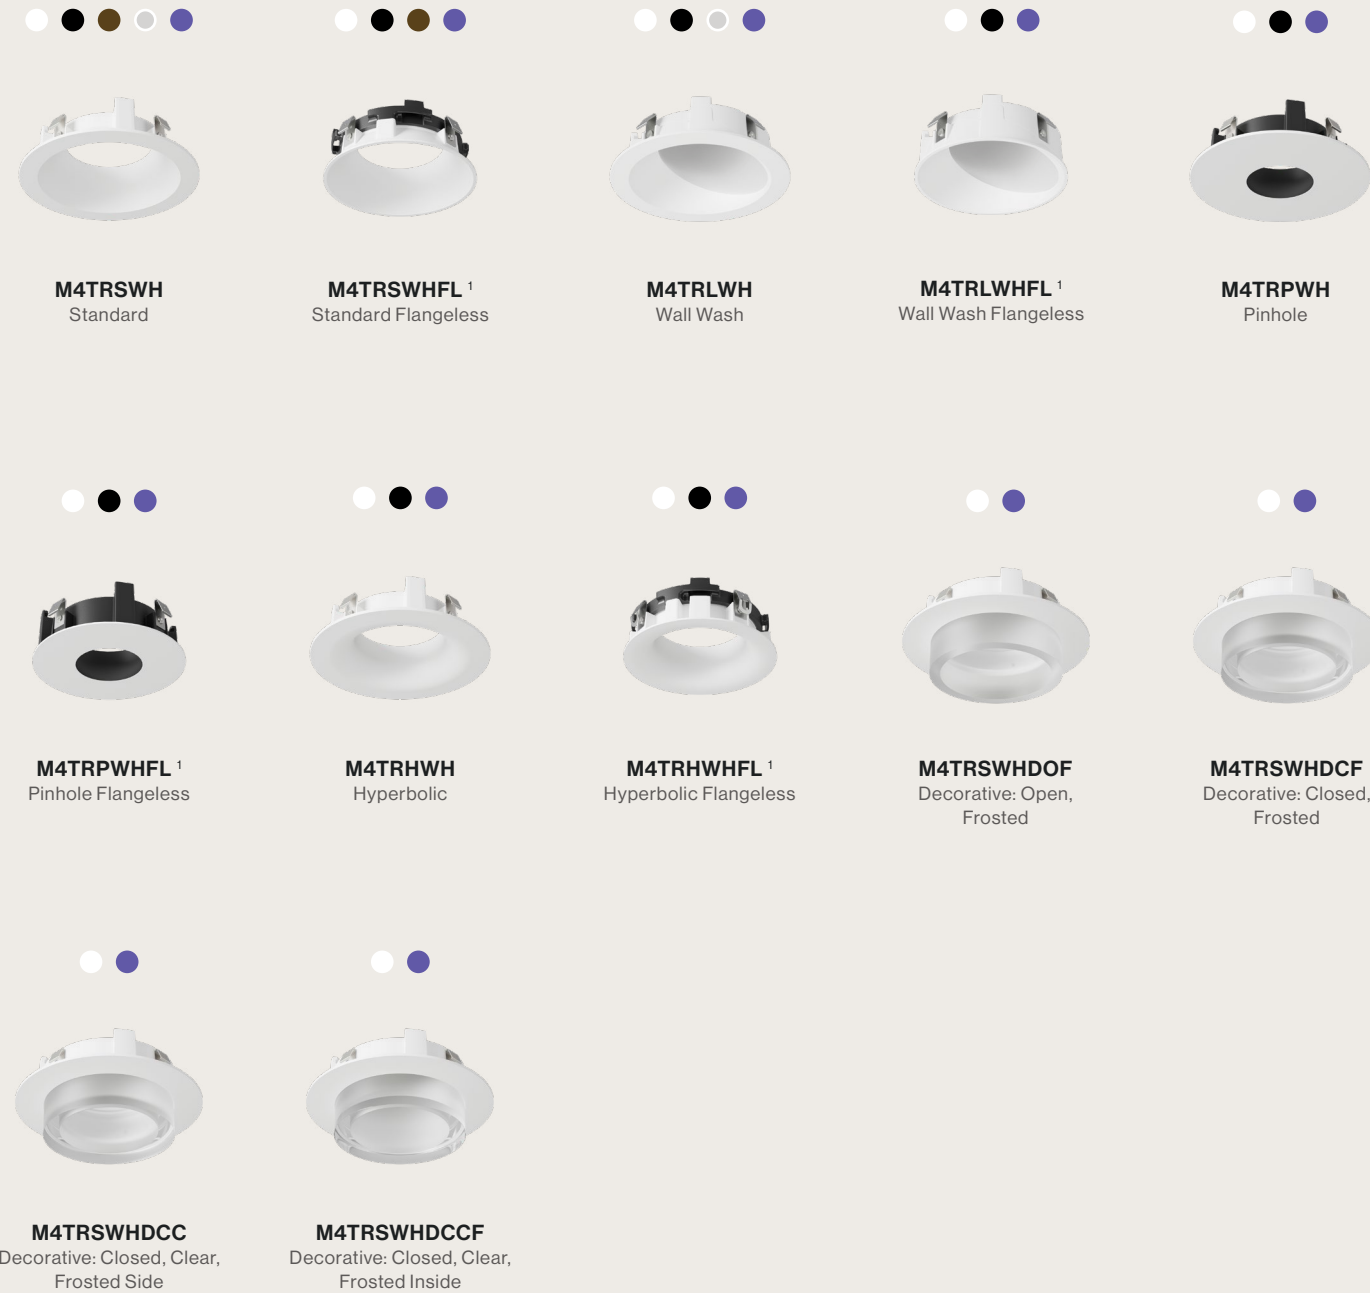

Artafex 4 Downlight *Round*

FOR COMPLETE ORDERING INFORMATION PLEASE REFERENCE PRODUCT SPEC SHEETS

Trims