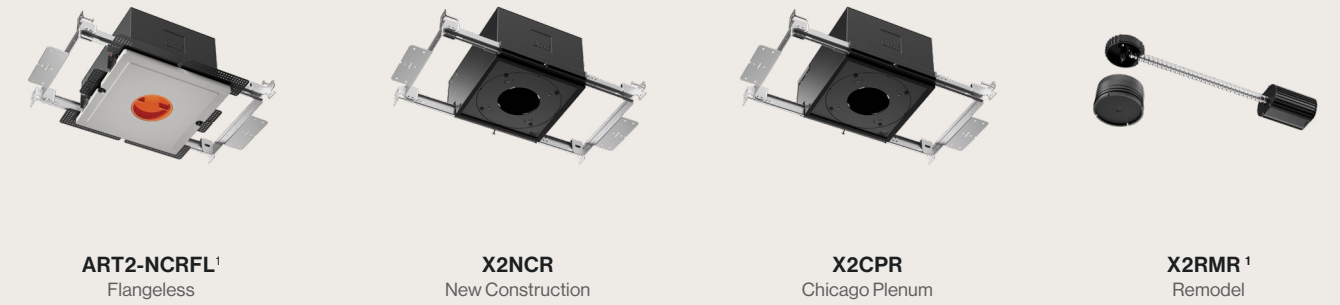

Declare.

UL Listed for Wet Location

Artafex 2 Downlight *Round*

FOR COMPLETE ORDERING INFORMATION PLEASE REFERENCE PRODUCT SPEC SHEETS

Trims

Housings

Accessories

Artafex 2 Downlight *Square*