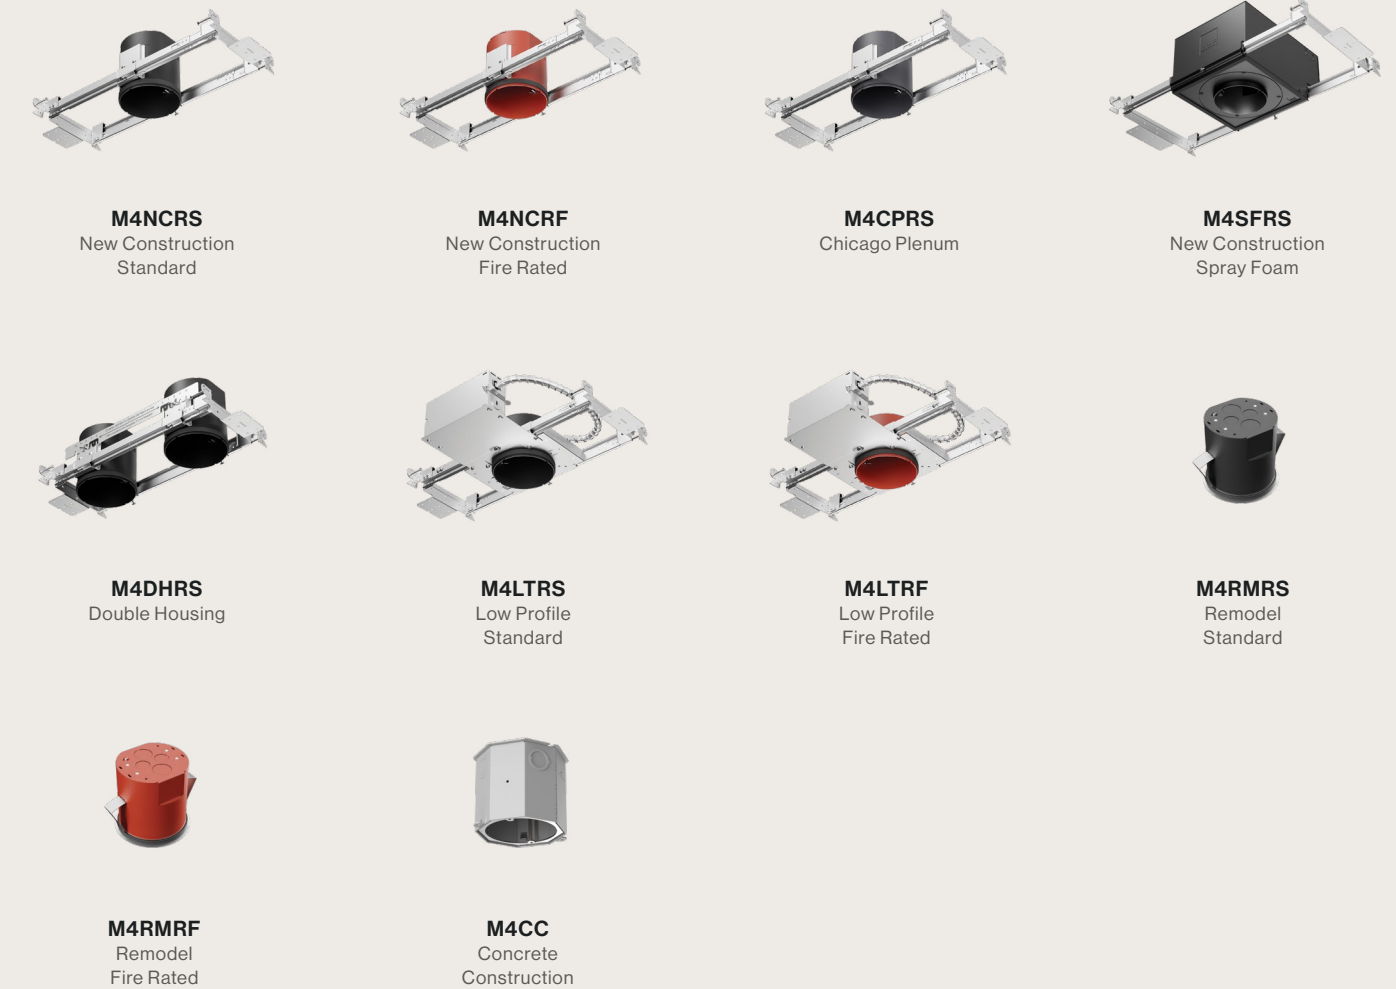

Artafex 4 Downlight *Round*

FOR COMPLETE ORDERING INFORMATION PLEASE REFERENCE PRODUCT SPEC SHEETS

Trims

Housings

Accessories