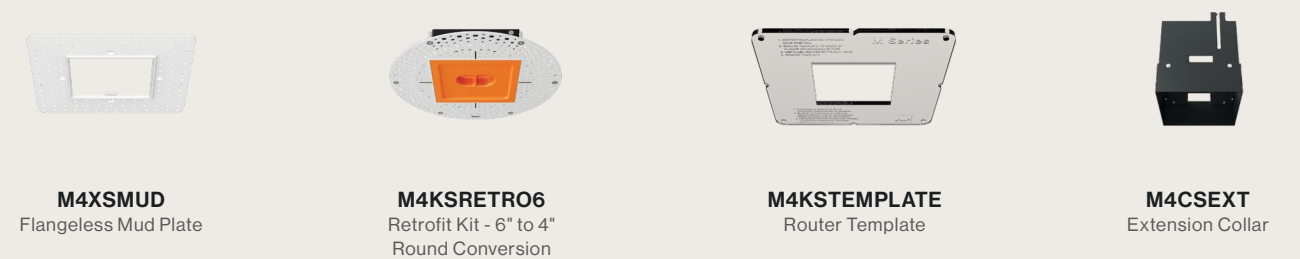

Trims

Housings

Accessories

Artafex 4 Downlight *Square*

FOR COMPLETE ORDERING INFORMATION PLEASE REFERENCE PRODUCT SPEC SHEETS

Trims

Housings

Accessories