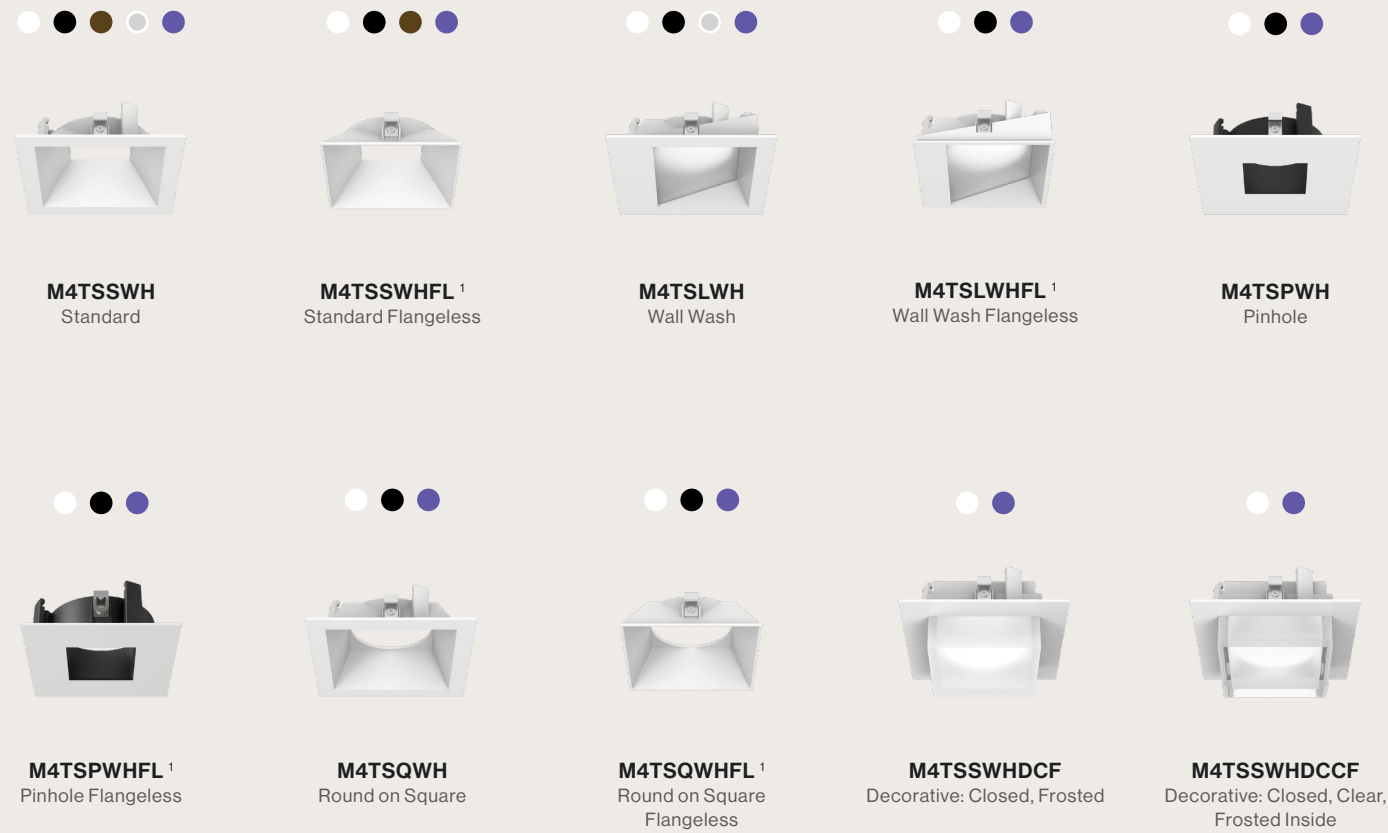

Beam Spread

-  Narrow Spot (15°)
-  Spot (25°)
-  Flood (40°)
-  Wide Flood (60°)
-  General (90°+)
-  Linear Spread (40°x20°)
-  Soft Focus

UL Listed for Wet Location

Artafex 4 Downlight *Round*

FOR COMPLETE ORDERING INFORMATION PLEASE REFERENCE PRODUCT SPEC SHEETS

Trims

Housings

Accessories

Artafex 4 Downlight *Square*

FOR COMPLETE ORDERING INFORMATION PLEASE REFERENCE PRODUCT SPEC SHEETS

Trims

Housings

Accessories