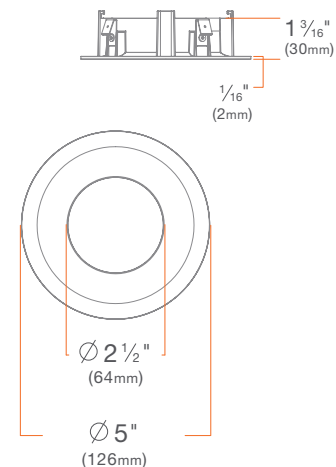

Beveled Trim

M4TRSWH

Square Conversion Trim

M4TRCWH

Hyperbolic Trim

M4TRHWH

Pinhole Trim

M4TRPWH

Beveled Pinhole Trim

M4TRBWH

Wall Wash Trim

Round: M4TRWWH

Decorative Closed Trim

Frosted: M4TRSWHDCF

Clear, Frosted Inside: M4TRSWHDCC

Clear, Frosted Sides: M4TRSWHDCCF