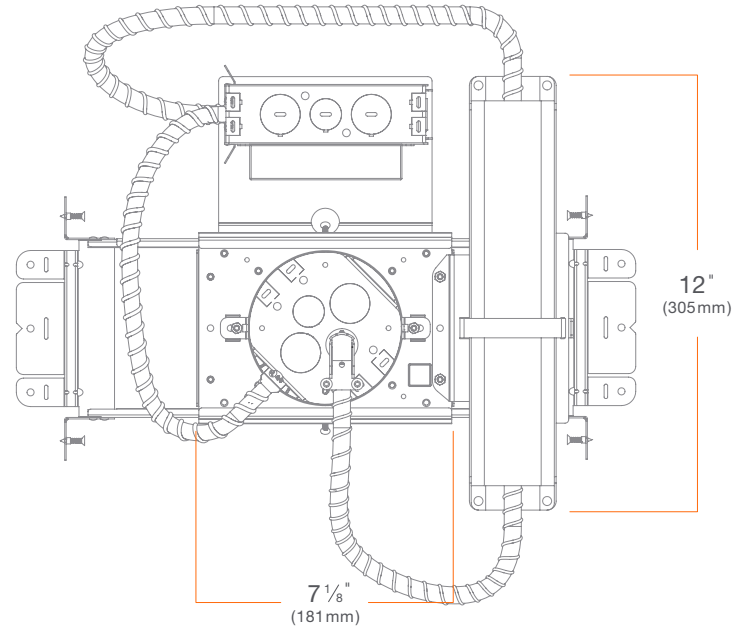

Emergency Lighting

M4NCRSxxxEM (Standard)

M4NCRFxxxEM (Fire Rated)