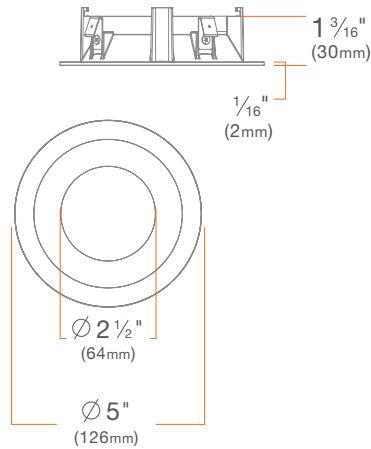

WARRANTY: 5 year limited warranty

TRIMS

M Series

4" Round Trims

M4TR

SUMMARY

CONSTRUCTION: Die-cast aluminum

INSTALLATION: Twist & Lock

Beveled Trim

M4TRSWH

Square Conversion Trim

M4TRCWH

Hyperbolic Trim

M4TRHWH

Pinhole Trim

M4TRPWH