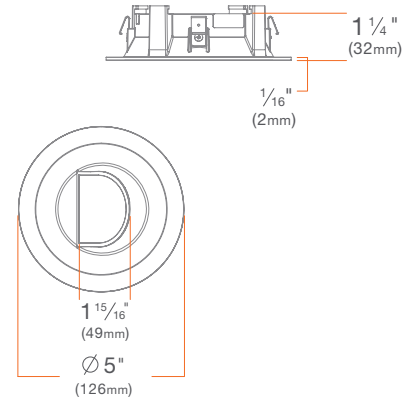

Beveled Trim

M4TRSWH

Square Conversion Trim

M4TRCWH

Hyperbolic Trim

M4TRHWH

Pinhole Trim

M4TRPWH

Beveled Pinhole Trim

M4TRBWH

Wall Wash Trim

Round: M4TRWWH

Decorative Closed Trim

Frosted: M4TRSWHDCF

Clear, Frosted Inside: M4TRSWHDCC

Clear, Frosted Sides: M4TRSWHDCCF

Decorative Open Trim

Frosted: M4TRSWHDOF

Beveled Flangeless Trim Insert

M4TRSWHFL

Hyperbolic Flangeless Trim Insert

M4TRHWHFL

Pinhole Flangeless Trim Insert

M4TRPWHFL