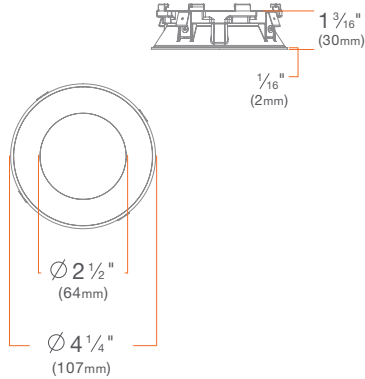

Beveled Trim

M4TRSWH

Square Conversion Trim

M4TRCWH

Hyperbolic Trim

M4TRHWH

Pinhole Trim

M4TRPWH

Beveled Pinhole Trim

M4TRBWH

Wall Wash Trim

Round: M4TRWWH

Decorative Closed Trim

Frosted: M4TRSWHDCF

Clear, Frosted Inside: M4TRSWHDCC

Clear, Frosted Sides: M4TRSWHDCCF

Decorative Open Trim

Frosted: M4TRSWHDOF

Beveled Flangeless Trim Insert

M4TRSWHFL

Hyperbolic Flangeless Trim Insert

M4TRHWHFL

Pinhole Flangeless Trim Insert

M4TRPWHFL

Beveled Pinhole Flangeless Trim Insert

M4TRBWHFL

Wall Wash Flangeless Trim Insert

M4TRWWHFL

Flangeless Mud Plate

M4XRMUD

PHOTOMETRY

DID2M049TFGAx