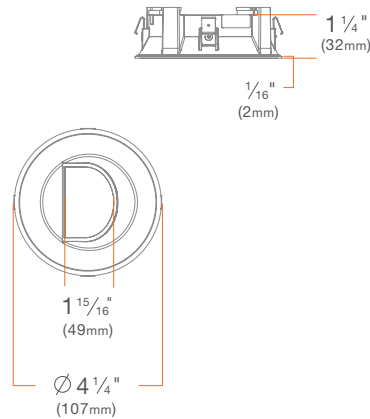

Beveled Trim

M4TRSWH

Square Conversion Trim

M4TRCWH

Hyperbolic Trim

M4TRHWH

Pinhole Trim

M4TRPWH

Beveled Pinhole Trim

M4TRBWH

Wall Wash Trim

Round: M4TRWWH

Decorative Closed Trim

Frosted: M4TRSWHDCF

Clear, Frosted Inside: M4TRSWHDCC

Clear, Frosted Sides: M4TRSWHDCCF

Decorative Open Trim

Frosted: M4TRSWHDOF

Beveled Flangeless Trim Insert

M4TRSWHFL

Hyperbolic Flangeless Trim Insert

M4TRHWHFL

Pinhole Flangeless Trim Insert

M4TRPWHFL

Beveled Pinhole Flangeless Trim Insert

M4TRBWHFL

Wall Wash Flangeless Trim Insert

M4TRWWHFL

Flangeless Mud Plate

M4XRMUD

PHOTOMETRY

DID2M049TFGAx