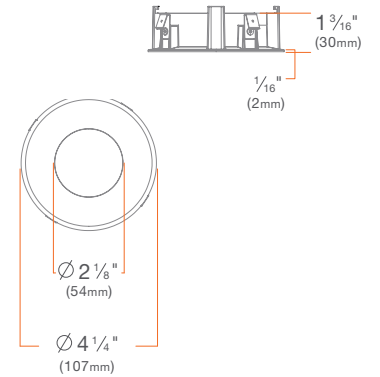

Beveled Pinhole Trim

M4TRBWH

Wall Wash Trim

Round: M4TRWWH

Decorative Closed Trim

Frosted: M4TRSWHDCF

Clear, Frosted Inside: M4TRSWHDCC

Clear, Frosted Sides: M4TRSWHDCCF

Decorative Open Trim

Frosted: M4TRSWHDOF

Beveled Flangeless Trim Insert

M4TRSWHFL

Hyperbolic Flangeless Trim Insert

M4TRHWHFL

Pinhole Flangeless Trim Insert

M4TRPWHFL

Beveled Pinhole Flangeless Trim Insert

M4TRBWHFL

Wall Wash Flangeless Trim Insert

M4TRWWHFL

Flangeless Mud Plate

M4XRMUD

PHOTOMETRY

DID2M049TFGAx