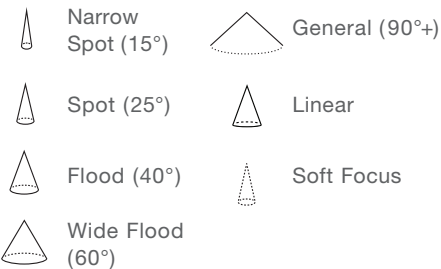

> 560 nm

Color Temperature

 Turtle Friendly

Beam Spread

PHYSICAL

Aperture

4"

Application