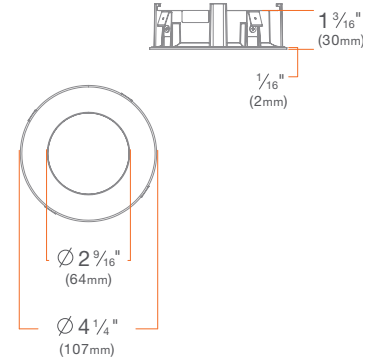

Beveled Pinhole Trim

M4TRBWH

Wall Wash Trim

Round: M4TRWWH

Decorative Closed Trim

Frosted: M4TRSWHDCF

Clear, Frosted Inside: M4TRSWHDCC

Clear, Frosted Sides: M4TRSWHDCCF

Decorative Open Trim

Frosted: M4TRSWHDOF

Beveled Flangeless Trim Insert

M4TRSWHFL

Hyperbolic Flangeless Trim Insert

M4TRHWHFL

Pinhole Flangeless Trim Insert

M4TRPWHFL

Beveled Pinhole Flangeless Trim Insert

M4TRBWHFL

Wall Wash Flangeless Trim Insert

M4TRWWHFL

Flangeless Mud Plate

M4XRMUD

PHOTOMETRY

DID2M049TFGAx