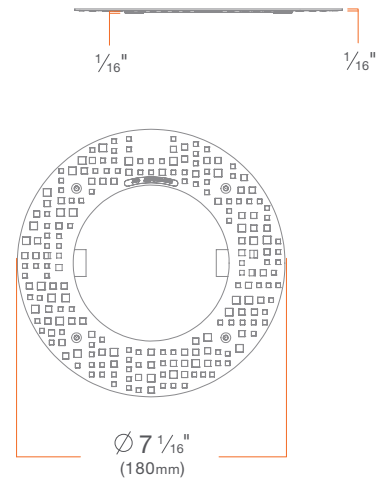

Beveled Pinhole Trim

M4TRBWH

Wall Wash Trim

Round: M4TRWWH

Decorative Closed Trim

Frosted: M4TRSWHDCF

Clear, Frosted Inside: M4TRSWHDCC

Clear, Frosted Sides: M4TRSWHDCCF

Decorative Open Trim

Frosted: M4TRSWHDOF

Beveled Flangeless Trim Insert

M4TRSWHFL

Hyperbolic Flangeless Trim Insert

M4TRHWHFL

Pinhole Flangeless Trim Insert

M4TRPWHFL

Beveled Pinhole Flangeless Trim Insert

M4TRBWHFL

Wall Wash Flangeless Trim Insert

M4TRWWHFL

Flangeless Mud Plate

M4XRMUD

PHOTOMETRY

DID2M049TFGAx