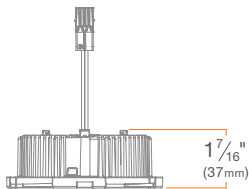

MODULE

DID2

Fixed Downlight

DID2M

SUMMARY

LED CHIP: Cree® Red-Orange LED (no color filter)

DELIVERED MODULE LUMENS: 400 lm (12W)

WAVELENGTH: > 560 nm

BEAM SPREAD: General Ambient (90°+), Narrow Spot (15°), Spot (25°), Flood (40°), Wide Flood (60°), Linear Spread (40° x 20°), Soft Focus

CONNECTOR: PowerPlug® Luminaire Disconnect Model 182

INPUT VOLTAGE: 120/277V, 50/60Hz

DIMMING: Down to less than 1% for TRIAC/ELV at 120V, 0-10V or Lutron EcoSystem at 120/277V

MAX INPUT CURRENT (120V): 0.090 amps, 0.107 amps

MAX INPUT CURRENT (277V): 0.042 amps, 0.050 amps

POWER FACTOR: Greater than 0.9

TOTAL HARMONIC DISTORTION: Less than 20%

AMBIENT OPERATING TEMPERATURE: -20°C to 40°C

PHOTOMETRIC TESTING: Tested in accordance to IESNA LM-79-2008

LISTINGS: FWC Wildlife Lighting certified, UL Listed for Wet Location (flanged trims only), cULus Listed

LIFETIME: 100,000 hours at 70% lumen maintenance

WARRANTY: 10 year limited warranty