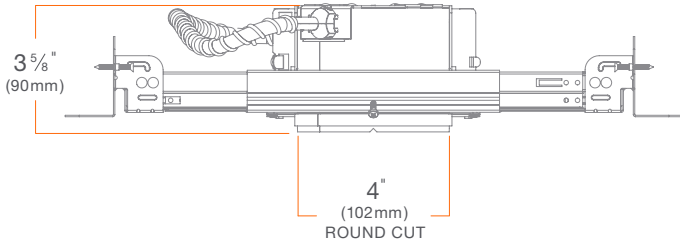

EcoSystem

M4NCRSxxC (Standard)

M4NCRFxxC (Fire Rated)