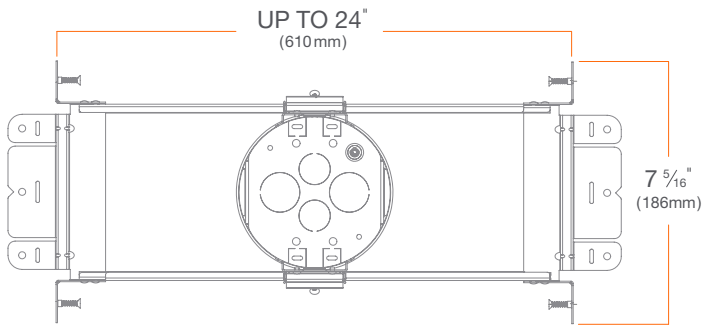

New Construction

- M4NCRS (Standard)
- M4NCRF (Fire Rated)
- M4CPRS (Chicago Plenum)