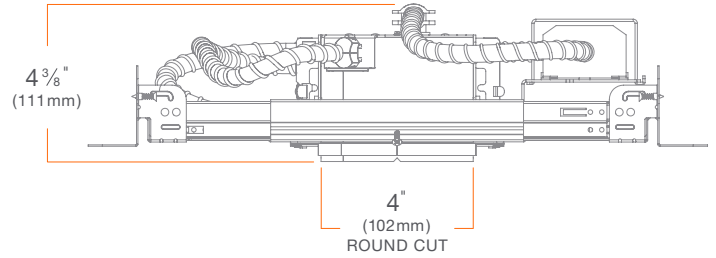

Emergency Lighting

M4NCRSxxxEM (Standard)

M4NCRFxxxEM (Fire Rated)