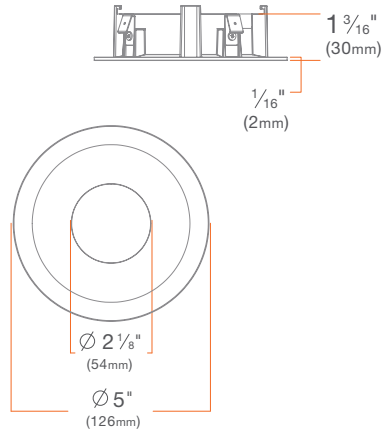

Beveled Trim

M4TRSWH

Square Conversion Trim

M4TRCWH

Hyperbolic Trim

M4TRHWH

Pinhole Trim

M4TRPWH

Beveled Pinhole Trim

M4TRBWH

Wall Wash Trim

Round: M4TRWWH

Decorative Closed Trim

Frosted: M4TRSWHDCF

Clear, Frosted Inside: M4TRSWHDCC

Clear, Frosted Sides: M4TRSWHDCCF