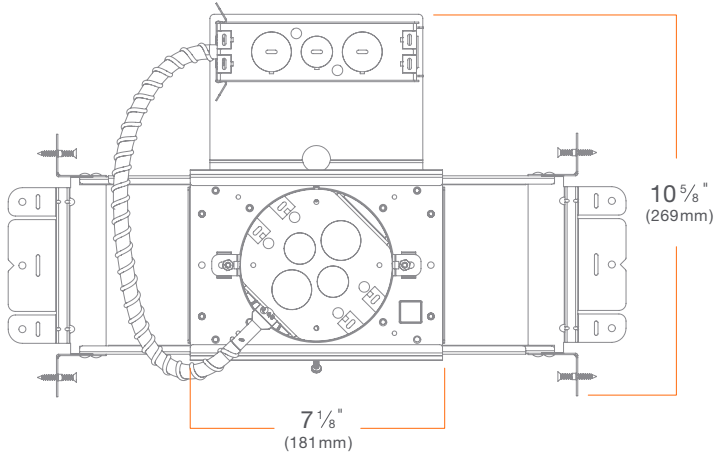

EcoSystem

M4NCRSxxC (Standard)

M4NCRFxxC (Fire Rated)