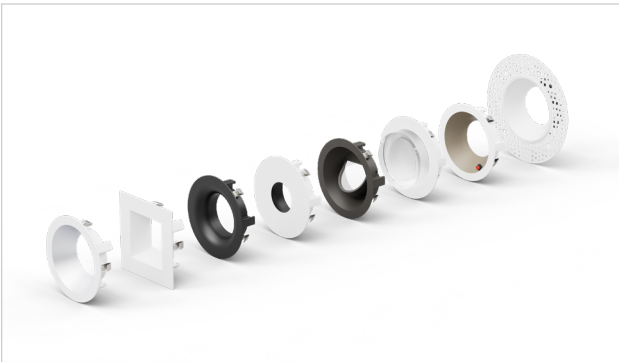

TRIMS

M Series

4" Round Trims

M4TR

SUMMARY

CONSTRUCTION: Die-cast aluminum

INSTALLATION: Twist & Lock

Beveled Trim

M4TRSWH

Square Conversion Trim

M4TRCWH

Hyperbolic Trim

M4TRHWH

Pinhole Trim

M4TRPWH