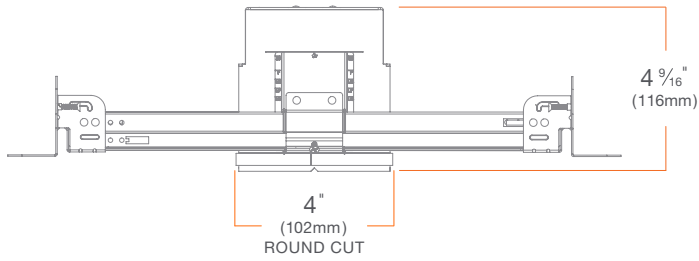

New Construction

- M4NCRS (Standard)
- M4NCRF (Fire Rated)
- M4CPRS (Chicago Plenum)