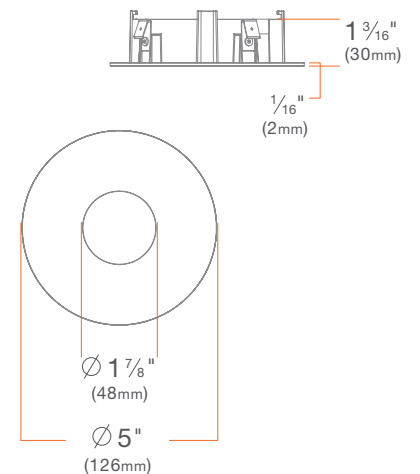

Beveled Trim

M4TRSWH

Square Conversion Trim

M4TRCWH

Hyperbolic Trim

M4TRHWH

Pinhole Trim

M4TRPWH

Beveled Pinhole Trim

M4TRBWH

Wall Wash Trim

Round: M4TRWWH

Decorative Closed Trim

Frosted: M4TRSWHDCF

Clear, Frosted Inside: M4TRSWHDCC

Clear, Frosted Sides: M4TRSWHDCCF

Decorative Open Trim

Frosted: M4TRSWHDOF

Beveled Flangeless Trim Insert

M4TRSWHFL

Hyperbolic Flangeless Trim Insert

M4TRHWHFL

Pinhole Flangeless Trim Insert

M4TRPWHFL