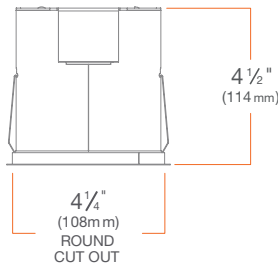

SUMMARY

JUNCTION BOX: Equipped with 8 knockouts: two 1/2" and two 3/4" trade size knockouts on top, four romex knockouts on top. Approved for 8 (four in, four out) #12 AWG 70°C.

MOUNTING: Pre-installed mounting spring clips

CEILING: 5/8" up to 1 1/4"

CUTOUT: 4 1/4" (108mm) round opening

LISTINGS: Metallic outlet box certified UL514A, code compliant for use in appropriate fire-rated assemblies for up to 2-hours (Fire Rated only), STC/IIC Sound Rated, ASTM E283 certified Air Tight, IC (Insulation Contact) rated

WARRANTY: 5 year limited warranty