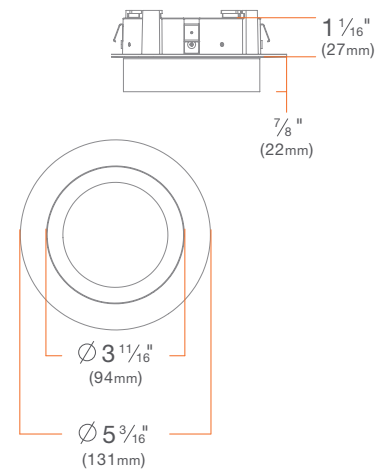

Beveled Trim

M4TRSWH

Square Conversion Trim

M4TRCWH

Hyperbolic Trim

M4TRHWH

Pinhole Trim

M4TRPWH

Beveled Pinhole Trim

M4TRBWH

Wall Wash Trim

Round: M4TRWWH

Decorative Closed Trim

Frosted: M4TRSWHDCF

Clear, Frosted Inside: M4TRSWHDCC

Clear, Frosted Sides: M4TRSWHDCCF

Decorative Open Trim

Frosted: M4TRSWHDOF

Beveled Flangeless Trim Insert

M4TRSWHFL

Hyperbolic Flangeless Trim Insert

M4TRHWHFL

Pinhole Flangeless Trim Insert

M4TRPWHFL