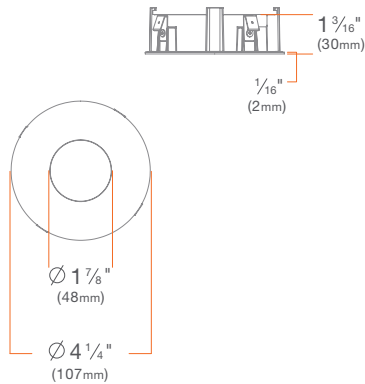

Beveled Pinhole Trim

M4TRBWH

Wall Wash Trim

Round: M4TRWWH

Decorative Closed Trim

Frosted: M4TRSWHDCF

Clear, Frosted Inside: M4TRSWHDCC

Clear, Frosted Sides: M4TRSWHDCCF

Decorative Open Trim

Frosted: M4TRSWHDOF

Beveled Flangeless Trim Insert

M4TRSWHFL

Hyperbolic Flangeless Trim Insert

M4TRHWHFL

Pinhole Flangeless Trim Insert

M4TRPWHFL

Beveled Pinhole Flangeless Trim Insert

M4TRBWHFL

Wall Wash Flangeless Trim Insert

M4TRWWHFL

Flangeless Mud Plate

M4XRMUD

PHOTOMETRY

DID2M049TFGAx