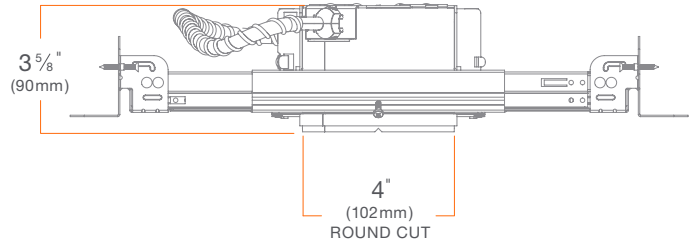

Low-Profile

- M4LTRS (Standard, TRIAC/ELV)
- M4LTRF (Fire Rated, TRIAC/ELV)
- M4LORS (Standard, 0-10V)
- M4LORF (Fire Rated, 0-10V)