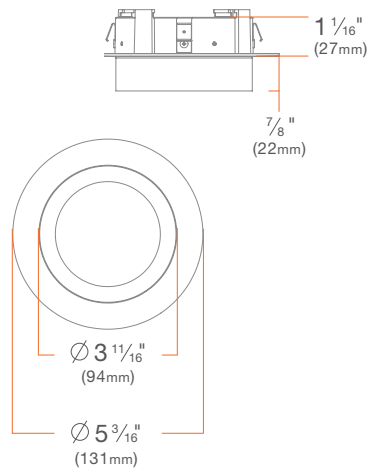

Beveled Trim

M4TRSWH

Square Conversion Trim

M4TRCWH

Hyperbolic Trim

M4TRHWH

Pinhole Trim

M4TRPWH

Beveled Pinhole Trim

M4TRBWH

Wall Wash Trim

Round: M4TRWWH

Decorative Closed Trim

Frosted: M4TRSWHDCF

Clear, Frosted Inside: M4TRSWHDCC

Clear, Frosted Sides: M4TRSWHDCCF

Decorative Open Trim

Frosted: M4TRSWHDOF

Beveled Flangeless Trim Insert

M4TRSWHFL

Hyperbolic Flangeless Trim Insert

M4TRHWHFL

Pinhole Flangeless Trim Insert

M4TRPWHFL