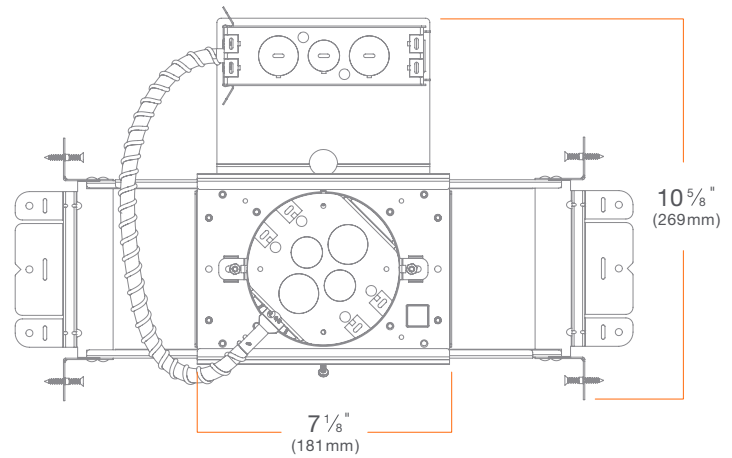

Low-Profile

- M4LTRS (Standard, TRIAC/ELV)
- M4LTRF (Fire Rated, TRIAC/ELV)
- M4LORS (Standard, 0-10V)
- M4LORF (Fire Rated, 0-10V)