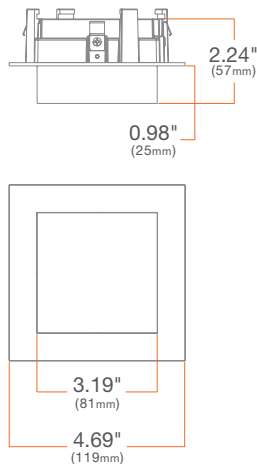

Decorative Closed

Frosted: M4TSSWHDCF

Clear, Frosted Inside: M4TSSWHDCCF