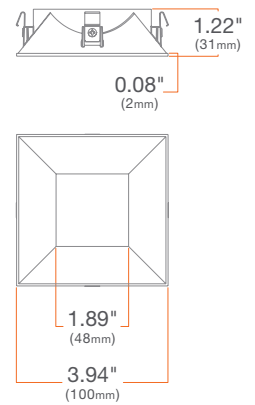

Standard Flangeless

M4TSSWHFL