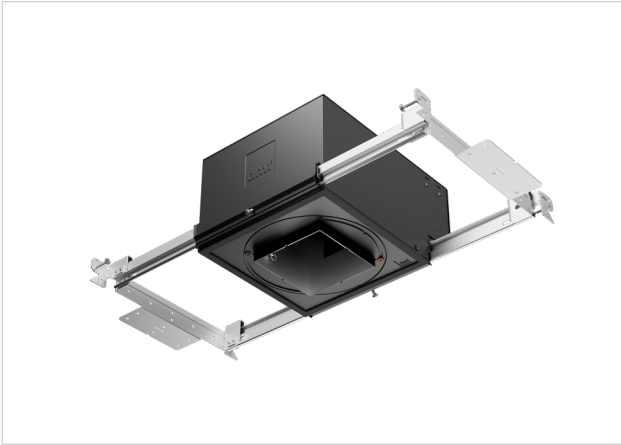

HOUSING

Spray Foam

M4SFRS

SUMMARY

JUNCTION BOX: Equipped with six knockouts: four 1/2" trade size knockouts, two 3/4" trade size knockouts, and four romex knockouts. Approved for 8 (four in, four out) #12 AWG 70° C

MOUNTING: Adjustable Bar Hanger for 16" to 24" joist spacing. Compatible with traditional joists, Armstrong™ ceiling, Hat Channel and T-bar

CEILING: 1/2" to 2"

CUTOUT: 4" (102mm) square opening

LISTINGS: ASTM E283 certified Air Tight, IC (Insulation Contact) up to R-32 for Roll, Batt, and Loose Fill, up to R-60 Spray Foam with standard trims, up to R-32 Spray Foam with other trims

WARRANTY: 5 year limited warranty