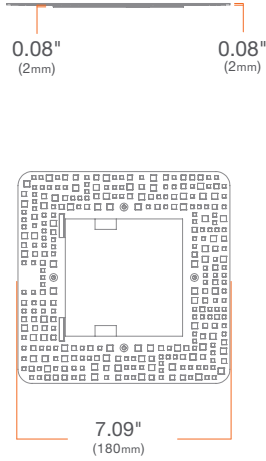

### Decorative Closed

Frosted: M4TSSWHDCF

Clear, Frosted Inside: M4TSSWHDCCF

ACCESSORIES

Flangeless Mud Plate

M4XSMUD

Router Template

M4KSTEMPLATE

PHOTOMETRY

**ART4D** 1000 lm, 3000K, Spot

ART4DM10930SP

Luminous Intensity

Gamma	C 0°
0°	3366
5°	2967
10°	2203
15°	1391
20°	775
25°	419
30°	248
35°	167
40°	119
45°	87
50°	62
55°	43
60°	26
65°	15
70°	7
75°	4
80°	2
85°	1
90°	0