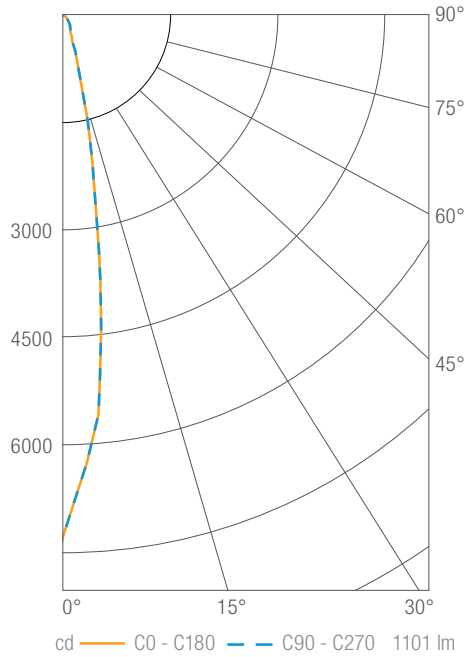

PHOTOMETRY

ART4D 1000 lm, 3000K, Soft Focus

ART4DM10930SF

Luminous Intensity

Gamma	C 0°
0°	7280
5°	5603
10°	2489
15°	875
20°	381
25°	247
30°	194
35°	161
40°	122
45°	90
50°	64
55°	45
60°	28
65°	16
70°	7
75°	4
80°	2
85°	1
90°	0

Values in candela

Zonal Lumen Summary

Zone	Lumens	Luminaire %
0-30	868	79
0-40	968	88
0-60	1078	98
0-90	1100	100
0-180	1101	100

Illuminance Chart

Distance from LED	Foot Candles	Diameter
3'	809	0.9'
6'	202	1.7'
9'	90	2.6'
12'	51	3.4'

Beam Angle: 16°