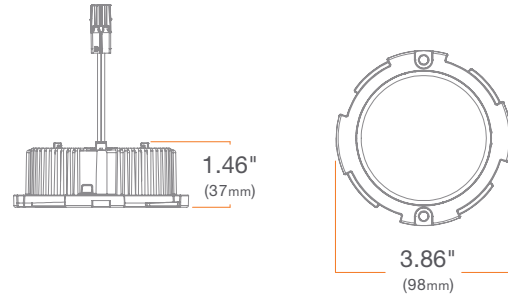

DOWNLIGHT MODULE

SUMMARY

TUNABLE WHITE

CCT	4000K - 1800K
LUMENS (POWER)	1000 lm (14.5W)
EFFICACY	71 lm/W
COLOR QUALITY	True Spectrum® 93 CRI, 3-step SDCM
DIMMING	PhaseX
LED CHIP	Bridgelux
BEAM SPREAD	General Ambient (90°+), Spot (25°), Flood (40°), Wide Flood (60°), Linear Spread (40° x 20°), Soft Focus
LISTINGS	ENERGY STAR® qualified ¹, California Title 24 2016-2022 JA8-E compliant, UL Listed for Wet Location, UL Certified US-CA, Declare, RoHS compliant, NSF/ANSI 2 listed, suitable for splash-zone ²

¹ Refer to ENERGY STAR Certified light fixtures database

² This product is evaluated in accordance to NSF/ANSI 2 for Splash Zone having designated trim finishes

ADDITIONAL

INPUT VOLTAGE: 120/277V, 50/60Hz

MAX INPUT CURRENT (120V): 0.13 amps

MAX INPUT CURRENT (277V): 0.065 amps

CONNECTOR: PowerPlug® Luminaire Disconnect Model 182, 6-pin Molex

POWER FACTOR: Greater than 0.9

TOTAL HARMONIC DISTORTION: Less than 20%

AMBIENT OPERATING TEMPERATURE: -20°C to 40°C

WARRANTY: 5 year limited warranty; 50,000 hours at 70% lumen maintenance