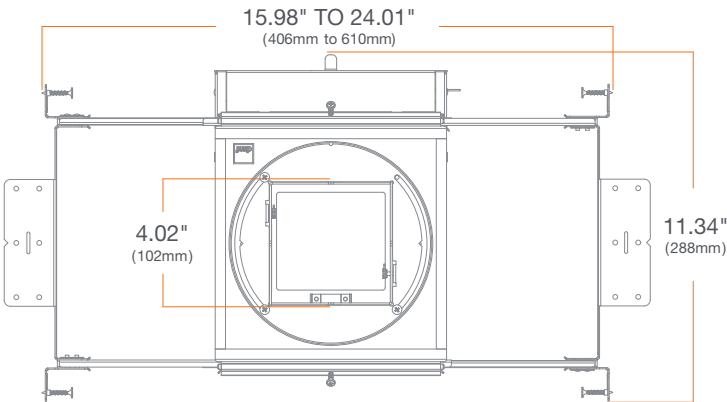

Spray Foam

M4SFRS

SUMMARY

JUNCTION BOX: Equipped with six knockouts: four 1/2" trade size knockouts, two 3/4" trade size knockouts, and four romex knockouts. Approved for 8 (four in, four out) #12 AWG 70° C

MOUNTING: Adjustable Bar Hanger for 16" to 24" joist spacing. Compatible with traditional joists, Armstrong™ ceiling, Hat Channel and T-bar

CEILING: 1/2" to 2"

CUTOUT: 4" (102mm) square opening

LISTINGS: ASTM E283 certified Air Tight, IC (Insulation Contact) up to R-32 for Roll, Batt, and Loose Fill, up to R-60 Spray Foam with standard trims, up to R-32 Spray Foam with other trims

WARRANTY: 5 year limited warranty