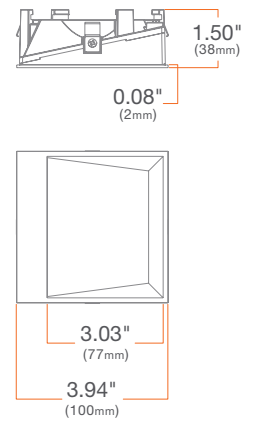

Wall Wash/Sloped Ceiling Flangeless

M4TSLWHFL