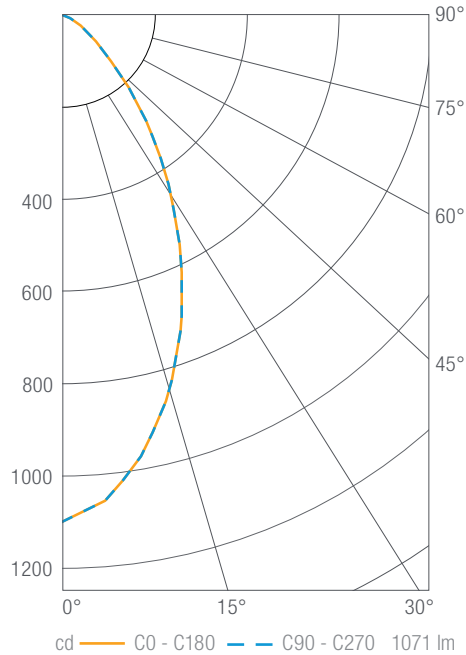

PHOTOMETRY

ART4D 1000 lm, 3000K, Wide Flood

ART4DM10930WF

Luminous Intensity

Gamma	C 0°
0°	1100
5°	1058
10°	973
15°	866
20°	743
25°	609
30°	478
35°	361
40°	252
45°	161
50°	102
55°	68
60°	41
65°	24
70°	11
75°	6
80°	4
85°	2
90°	0

Values in candela

Zonal Lumen Summary

Zone	Lumens	Luminaire %
0-30	620	58
0-40	845	79
0-60	1037	97
0-90	1069	100
0-180	1071	100

Illuminance Chart

Distance from LED	Foot Candles	Diameter
3'	122	3.1'
6'	31	6.2'
9'	14	9.3'
12'	8	12.3'

Beam Angle: 55°