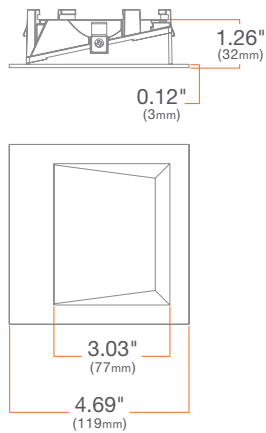

Wall Wash/Sloped Ceiling

Round: M4TSLWH