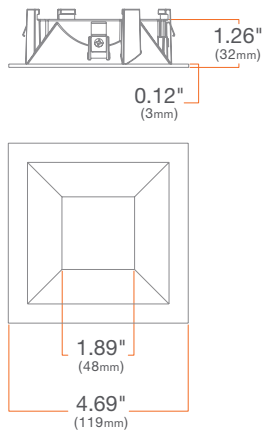

# M Series

4" Square Trims

**M4TS**

SUMMARY

**CONSTRUCTION:** Die-cast aluminum

**INSTALLATION:** Twist & Lock

Standard

**M4TSSWH**