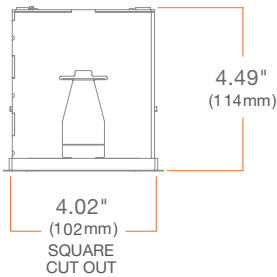

HOUSING

M Series

Remodel

M4RMSS (Standard)

M4RMSF (Fire Rated)

SUMMARY

JUNCTION BOX: Equipped with 8 knockouts: four 1/2" trade size knockouts on side, two 3/4" and two 1/2" trade size knockouts on top and four romex knockouts on top. Approved for 8 (four in, four out) #12 AWG 70°C.

MOUNTING: Pre-installed mounting spring clips

CEILING: 5/8" up to 1 1/4"

CUTOUT: 4" (102mm) square opening

LISTINGS: Metallic outlet box certified UL514A, code compliant for use in appropriate fire-rated assemblies for up to 2-hours (Fire Rated only), STC/IIC Sound Rated, ASTM E283 certified Air Tight, IC (Insulation Contact) rated

WARRANTY: 5 year limited warranty