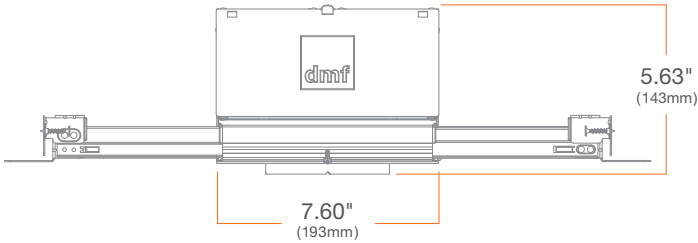

Spray Foam

M4SFRS

SUMMARY

JUNCTION BOX: Equipped with six knockouts: four 1/2" trade size knockouts, two 3/4" trade size knockouts, and four romex knockouts. Approved for 8 (four in, four out) #12 AWG 70° C

MOUNTING: Adjustable Bar Hanger for 16" to 24" joist spacing. Compatible with traditional joists, Armstrong™ ceiling, Hat Channel and T-bar

CEILING: 1/2" to 2"

CUTOUT: 4" (102mm) square opening

LISTINGS: ASTM E283 certified Air Tight, IC (Insulation Contact) up to R-32 for Roll, Batt, and Loose Fill, up to R-60 Spray Foam with standard trims, up to R-32 Spray Foam with other trims

WARRANTY: 5 year limited warranty