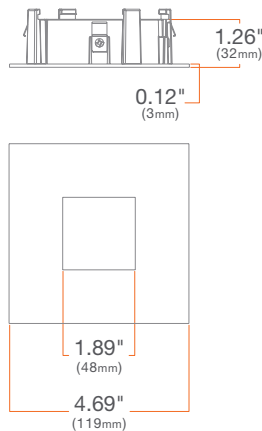

Pinhole

M4TSPWH