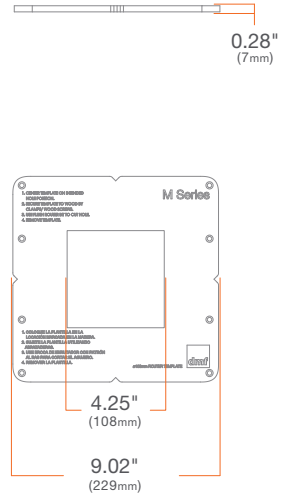

### Decorative Closed

Frosted: M4TSSWHDCF

Clear, Frosted Inside: M4TSSWHDCCF

ACCESSORIES

Flangeless Mud Plate

M4XSMUD

Router Template

M4KSTEMPLATE

PHOTOMETRY

**ART4D** 1000 lm, 3000K, Spot

ART4DM10930SP

Luminous Intensity

Gamma	C 0°
0°	3366
5°	2967
10°	2203
15°	1391
20°	775
25°	419
30°	248
35°	167
40°	119
45°	87
50°	62
55°	43
60°	26
65°	15
70°	7
75°	4
80°	2
85°	1
90°	0