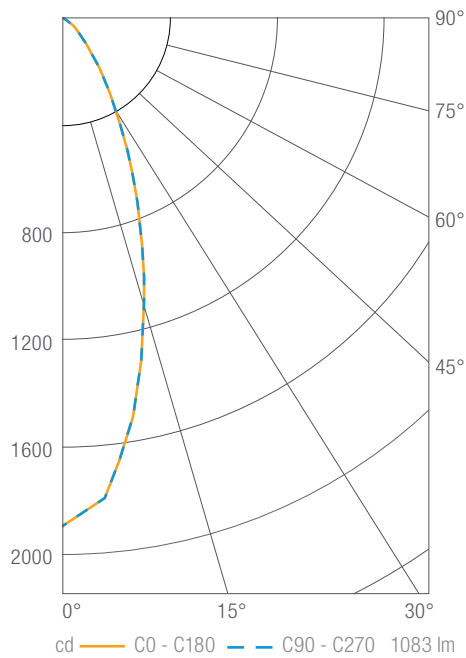

ART4D 1000 lm, 3000K, Flood

ART4DM10930FL

Luminous Intensity

Gamma	C 0°
0°	1890
5°	1792
10°	1503
15°	1161
20°	849
25°	589
30°	391
35°	256
40°	162
45°	107
50°	74
55°	51
60°	30
65°	18
70°	8
75°	5
80°	3
85°	1
90°	0

Values in candela

Zonal Lumen Summary

Zone	Lumens	Luminaire %
0-30	760	70
0-40	925	85
0-60	1058	98
0-90	1081	100
0-180	1083	100

Illuminance Chart

Distance from LED	Foot Candles	Diameter
3'	210	2.0'
6'	52	4.0'
9'	23	6.0'
12'	13	8.0'

Beam Angle: 37°