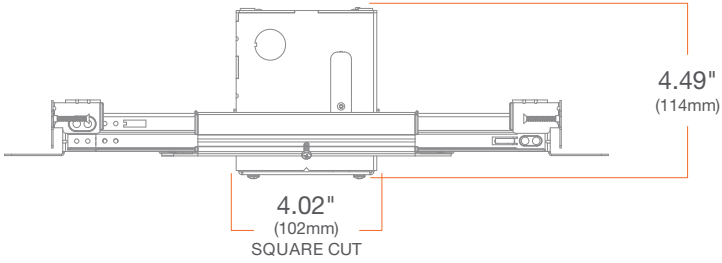

New Construction

- M4NCSS (Standard)
- M4NCSE (Fire Rated)
- M4CPSS (Chicago Plenum)